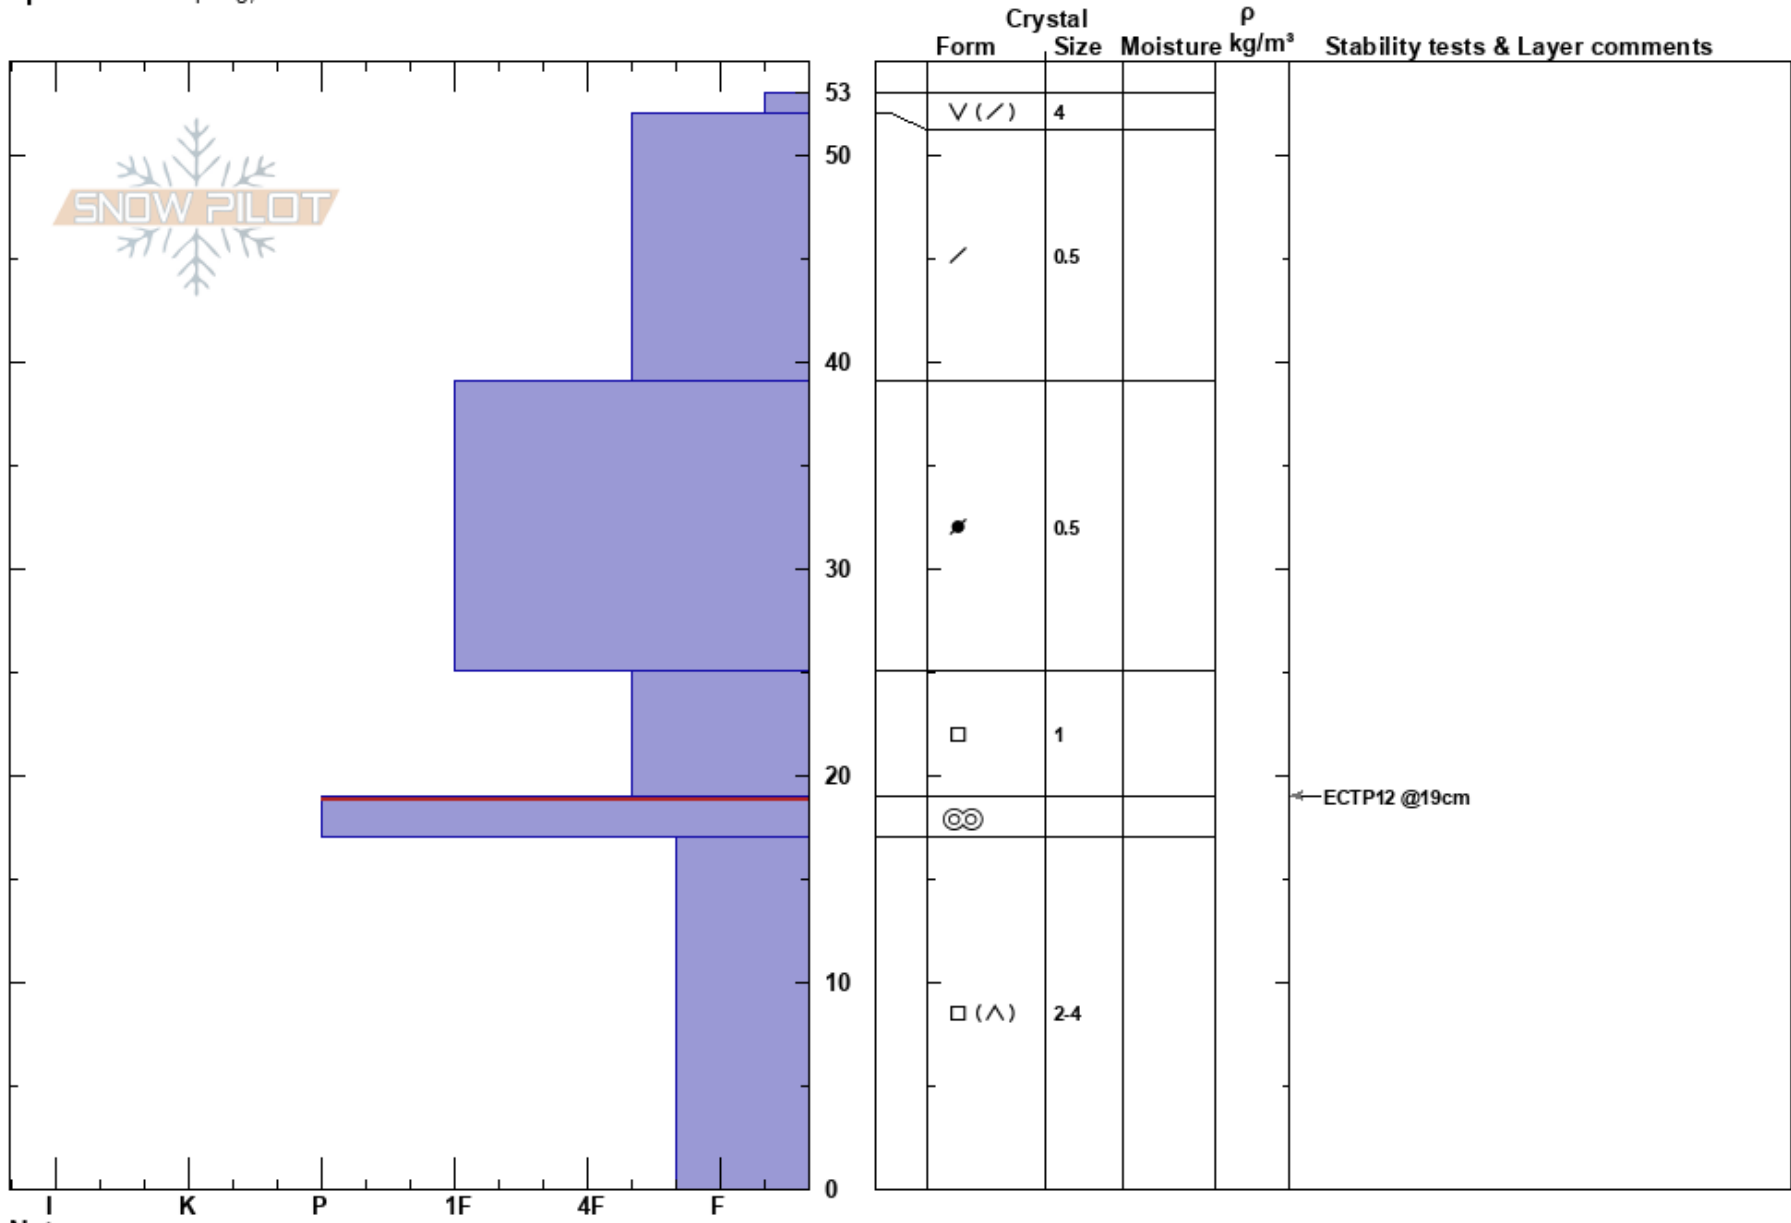

East bowl, red cone
Eastern Sierra Nevada
CA

Steve Mace
12/23/2023 - 3:00pm

Co-ord: 37.59523N, -119.02454W

Elevation: 10400 ft

Slope Angle: 32°

Aspect: NE

Wind Loading: previous

Specifics: Collapsing, localized

Layer Notes:

19-17cm: Problematic layer

Notes: