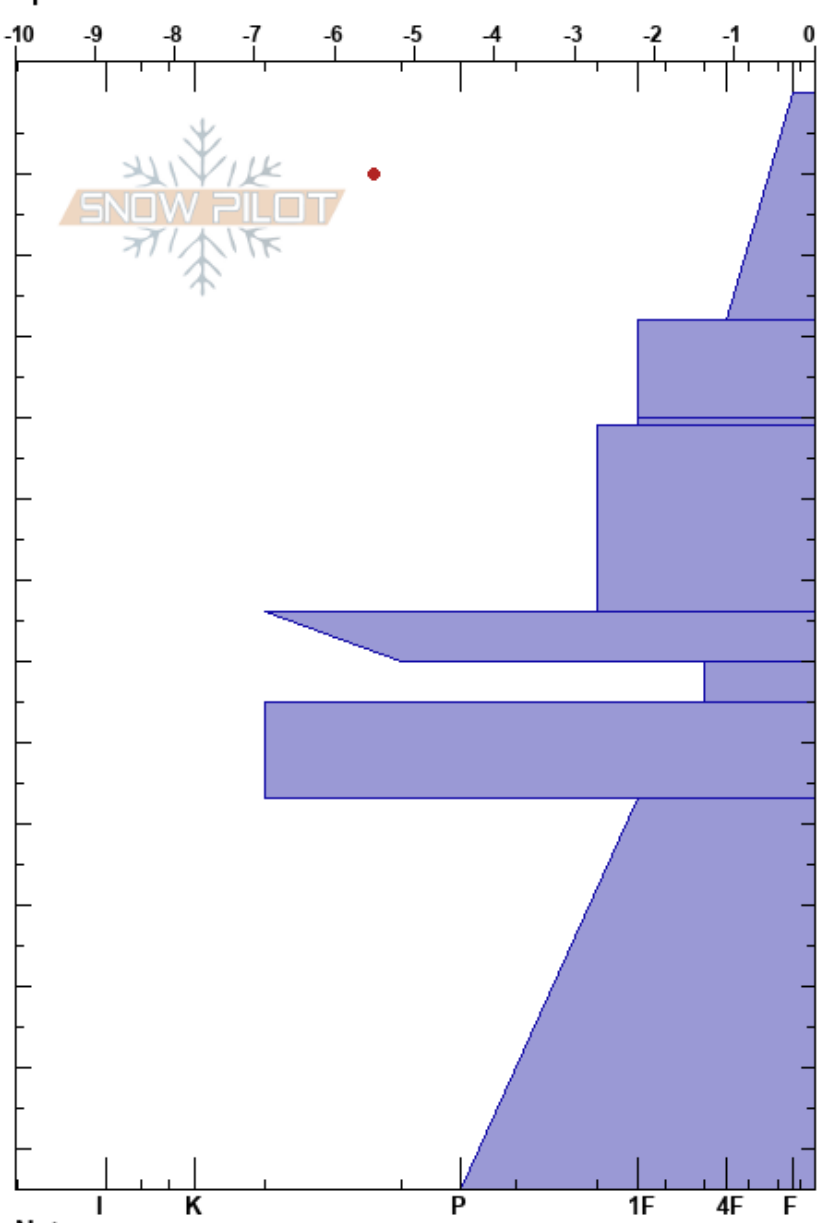

Powder Pig Center.
 Monashee
 BC
 Elevation: 2025 m
 Aspect: E
 Specifics:

Monashee Powder
 23/12/2023 - 09:00
 Co-ord:
 Slope Angle: 20°
 Wind Loading: previous

Stability:
 Air Temperature: -10°C
 Sky Cover: CLR
 Precipitation: NO
 Wind: NW Light Breeze

HS:135
 40-41cm: Problematic layer

Height (cm)	Crystal		Moisture	ρ kg/m ³	Stability tests & Layer comments
	Form	Size			
0					
10					
20					
30					
40	∨	2			← 2x CT23, SP @40cm Dec 14 SHxr
50					
60					
70	=				
80	□	0.5-1			
90					
100					
110	□				
120					
130					
135					↙ ECTX

Notes: pit location left of entrance.