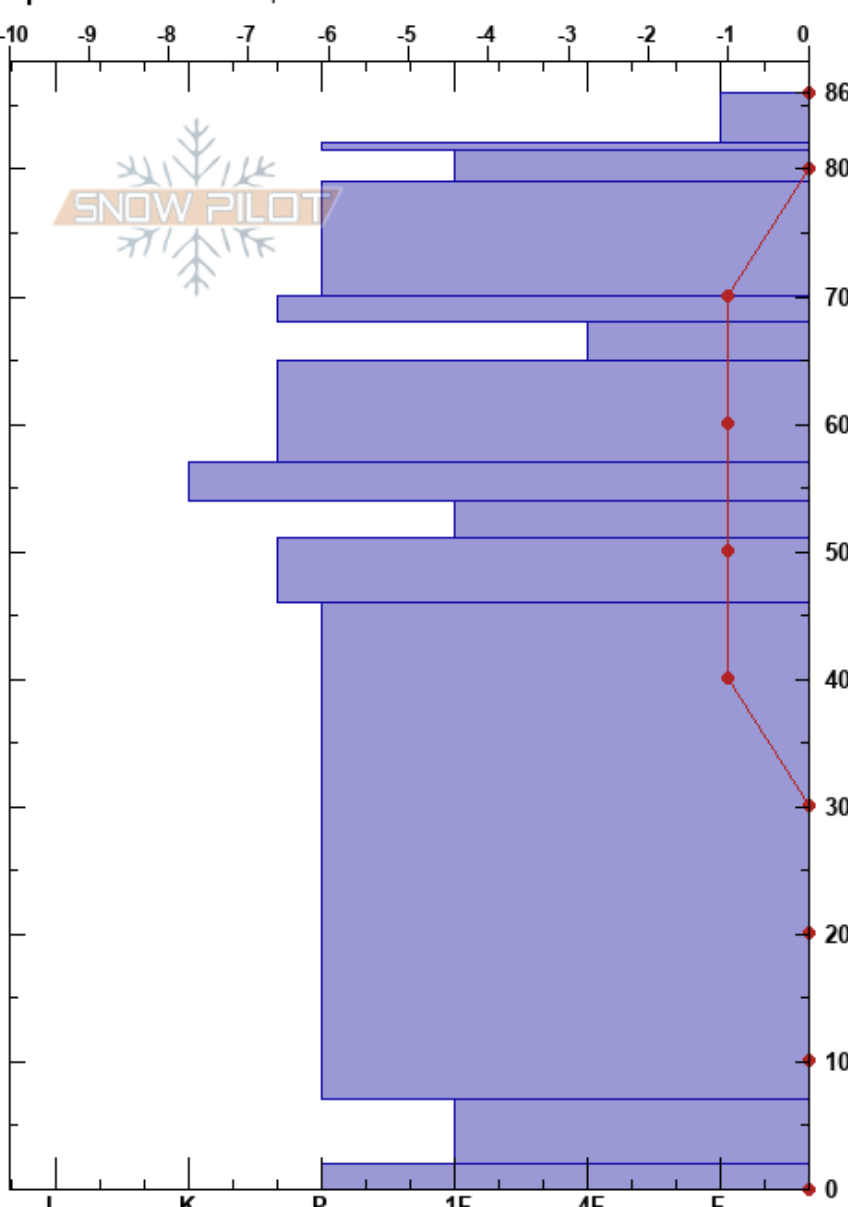

Dirtyface #1
 Central Cascades, East WA
 Elevation: 5100 ft
 Aspect: 111°
 Specifics: We skied slope

Katie Warren
 12/22/2023 - 12:00pm
 Co-ord: 47.86053N, -120.78848W
 Slope Angle: 34°
 Wind Loading: yes

Stability: **Air Temperature:** -2°C **HS:**86
Sky Cover: OVC **PF:**25 **Layer Notes:** 81.5-79cm: Problematic layer
Precipitation: S1 **PS:** 3
Wind: N Moderate

Form	Crystal		Moisture	ρ kg/m ³	Stability tests & Layer comments
	Size				
+	1		D		
⊙			D		
/ (⊖)	0.5-1		D		
⊖ (⊖)	3(1)		D		
⊙					
⊖ (/)	0.5-1		D		
⊖	1-3		D		
⊙ (•)	(0.3)		D		
•	0.1-0.3		D		
⊙			D		
⊖	0.5-1		D		
⊙			D		