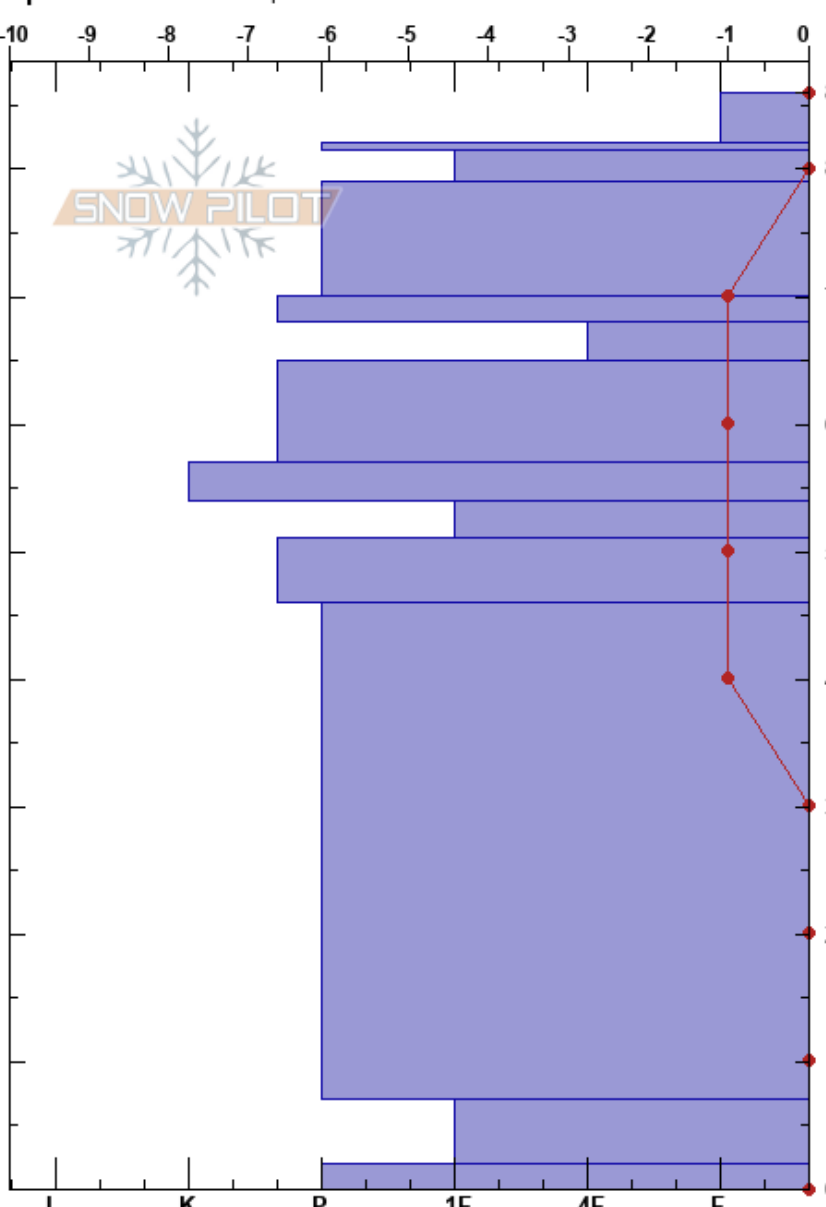

Dirtyface #1  
 Central Cascades, East WA  
 Elevation: 5100 ft  
 Aspect: 111°  
 Specifics: We skied slope

Katie Warren  
 12/22/2023 - 12:00pm  
 Co-ord: 47.86053N, -120.78848W  
 Slope Angle: 34°  
 Wind Loading: yes

Stability: **Air Temperature:** -2°C **HS:**86  
**Sky Cover:** OVC **PF:**25 **Layer Notes:** 81.5-79cm: Problematic layer  
**Precipitation:** S1 **PS:** 3  
**Wind:** N Moderate

Form	Crystal Size	Moisture	$\rho$ kg/m <sup>3</sup>	Stability tests & Layer comments
+	1	D		
∩		D		
/ (B)	0.5-1 (0.3)	D		
∩ (B)	3(1)	D		
∩				
B (/)	0.5-1 (0.3)	D		
∩	1-3	D		
∩ (•)	(0.3)	D		
•	0.1-0.3	D		
∩		D		
B	0.5-1	D		
∩		D		