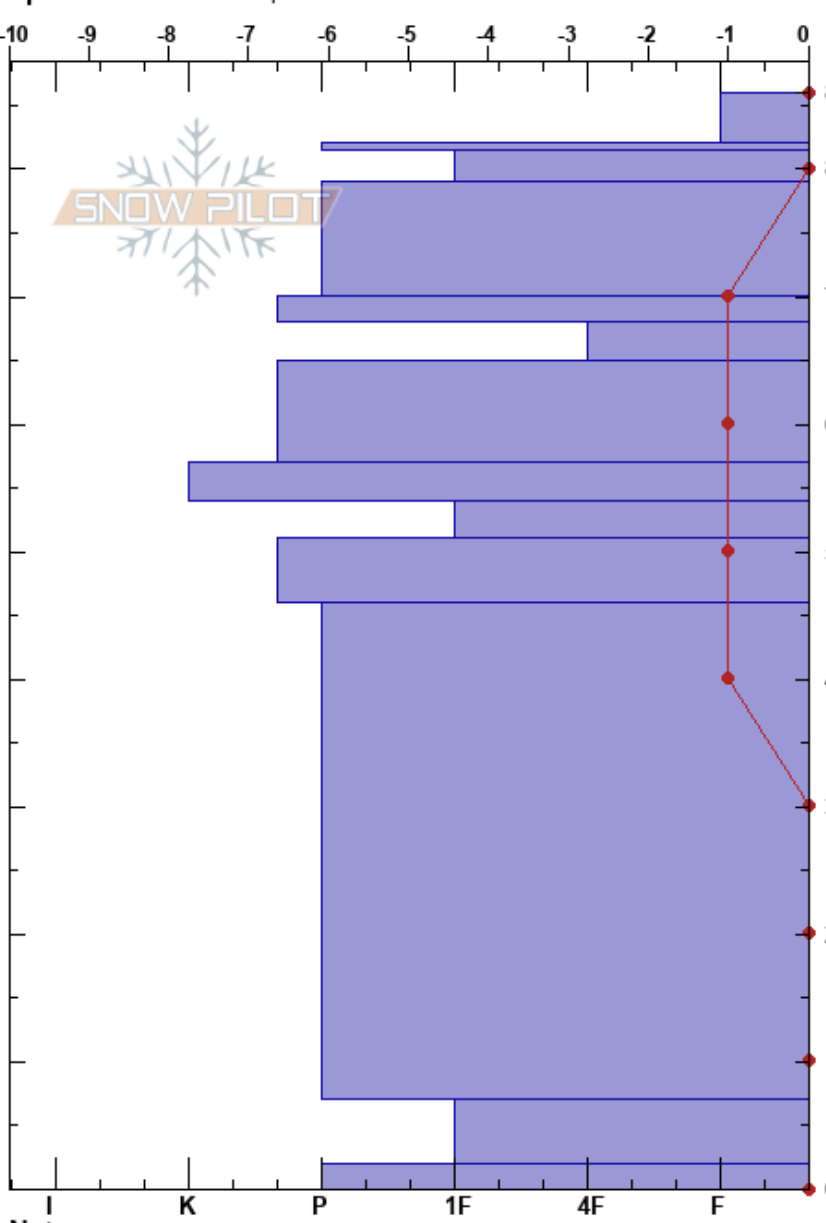

Dirtyface #1
 Central Cascades, East WA
 Elevation: 5100 ft
 Aspect: 111°
 Specifics: We skied slope

Katie Warren
 12/22/2023 - 12:00pm
 Co-ord: 47.86053N, -120.78848W
 Slope Angle: 34°
 Wind Loading: yes

Stability: **Air Temperature:** -2°C **HS:**86
Sky Cover: OVC **PF:**25 **Layer Notes:** 81.5-79cm: Problematic layer
Precipitation: S1 **PS:** 3
Wind: N Moderate

Form	Crystal		Moisture	ρ kg/m ³	Stability tests & Layer comments
	Size				
+	1		D		
⊙			D		
/ (⊖)	0.5-1		D		
⊖ (⊖)	3(1)		D		
⊙					
⊖ (/)	0.5-1		D		
⊖	1-3		D		
⊙ (•)	(0.3)		D		
•	0.1-0.3		D		
⊙			D		
⊖	0.5-1		D		
⊙			D		