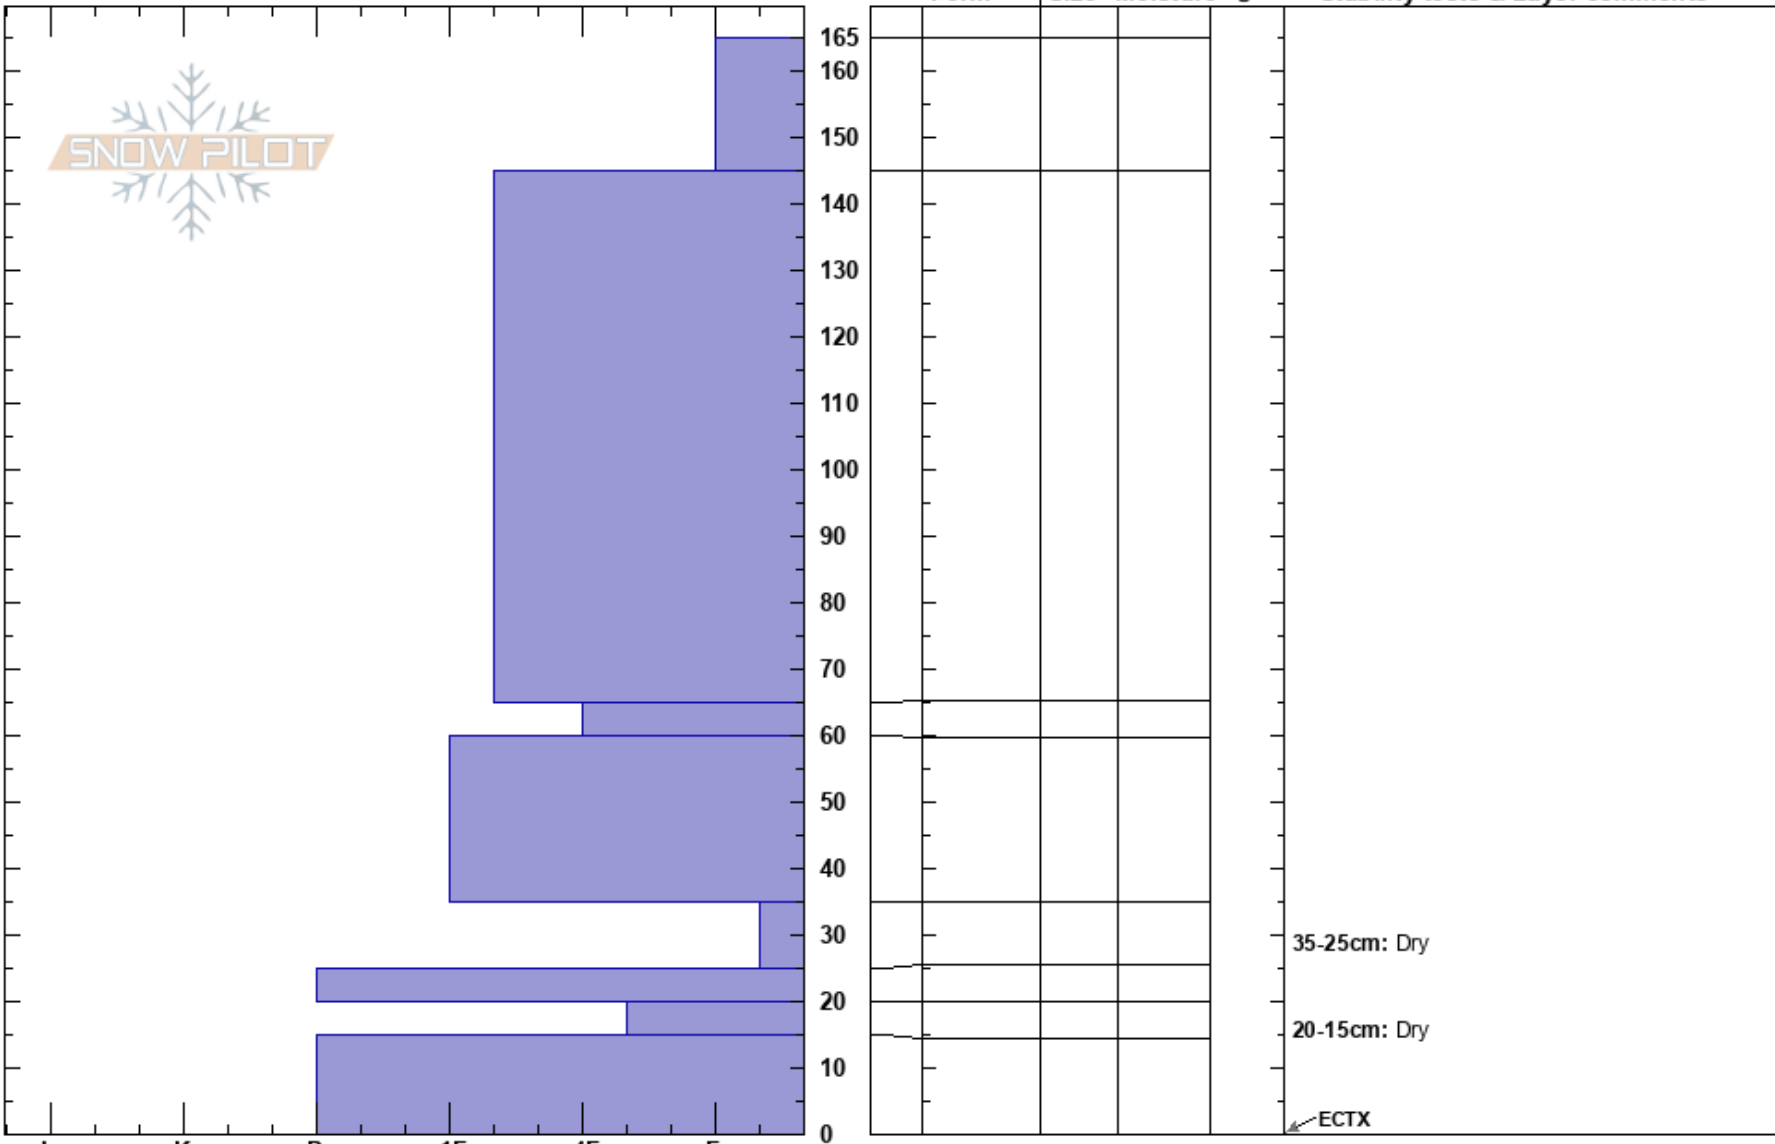

Wolverine Bowl
Wasatch Range
UT
Elevation: 10640 ft
Aspect: 15°
Specifics:

Carl Dec
12/23/2023 - 1:30am
Co-ord: 40.58525N, -111.60147W
Slope Angle: 32°
Wind Loading:

Stability: Very Good
Air Temperature: -7°C
Sky Cover: BKN
Precipitation: S-1
Wind: W Light Breeze

HS:165
Layer Notes:
35-25cm: Dry
35-25cm: Problematic layer
20-15cm: Dry

Crystal Form	Crystal Size	Moisture	ρ kg/m³	Stability tests & Layer comments
				35-25cm: Dry
				20-15cm: Dry
				ECTX

Notes: