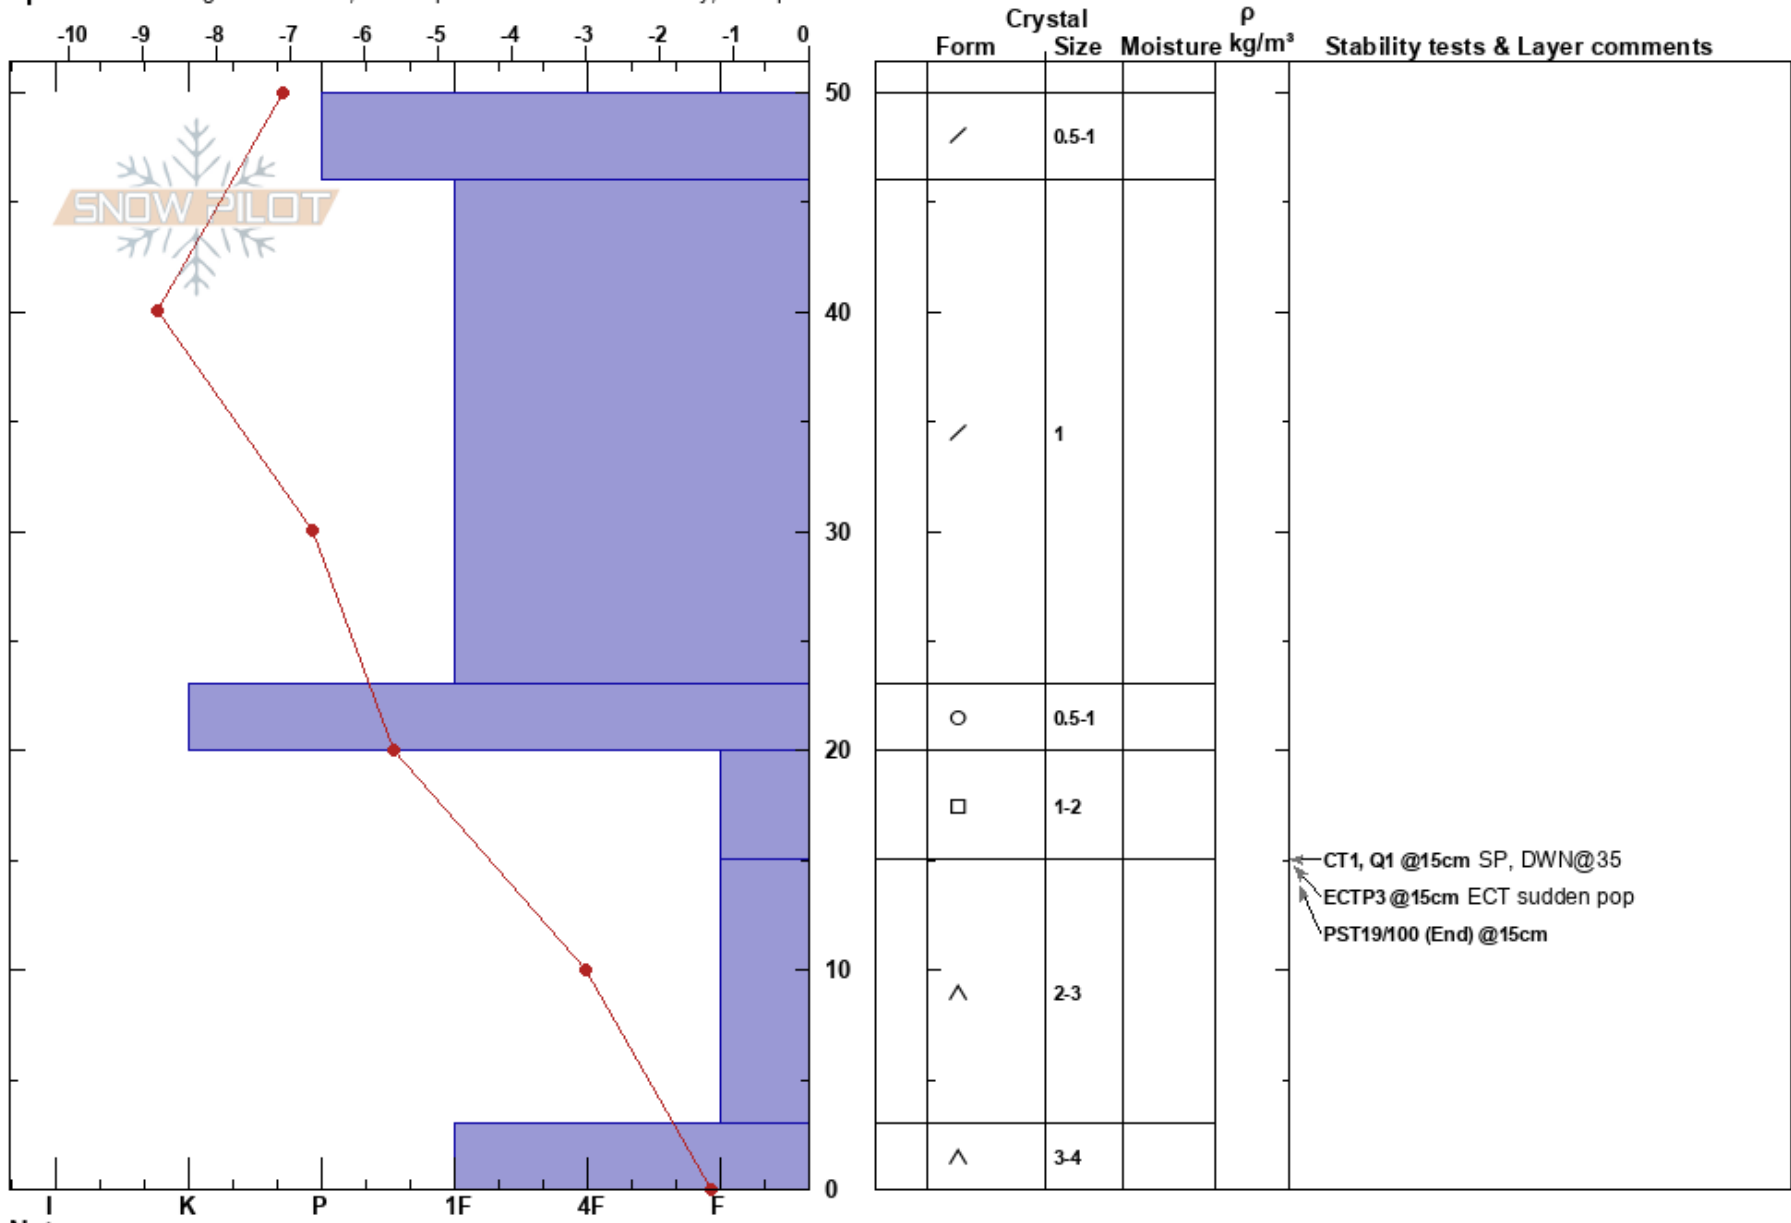

PRO 1 full pit
 Gore Range
 CO
Elevation: 11720 ft
Aspect: NW

Cade Blankers
 12/14/2023 - 1:26pm
Co-ord: 39.48495N, -106.15059W
Slope Angle: 19°
Wind Loading: yes

Stability:
Air Temperature: -4.8°C
Sky Cover: BKN
Precipitation: NO
Wind: NW Light Breeze

HS: 50
PF: 12
PS: 50
 15-3cm: Problematic layer

Specifics: Pit dug in a Ski Area; Pit is representative of backcountry; Poor pit location

Notes: dug somewhat near a tree