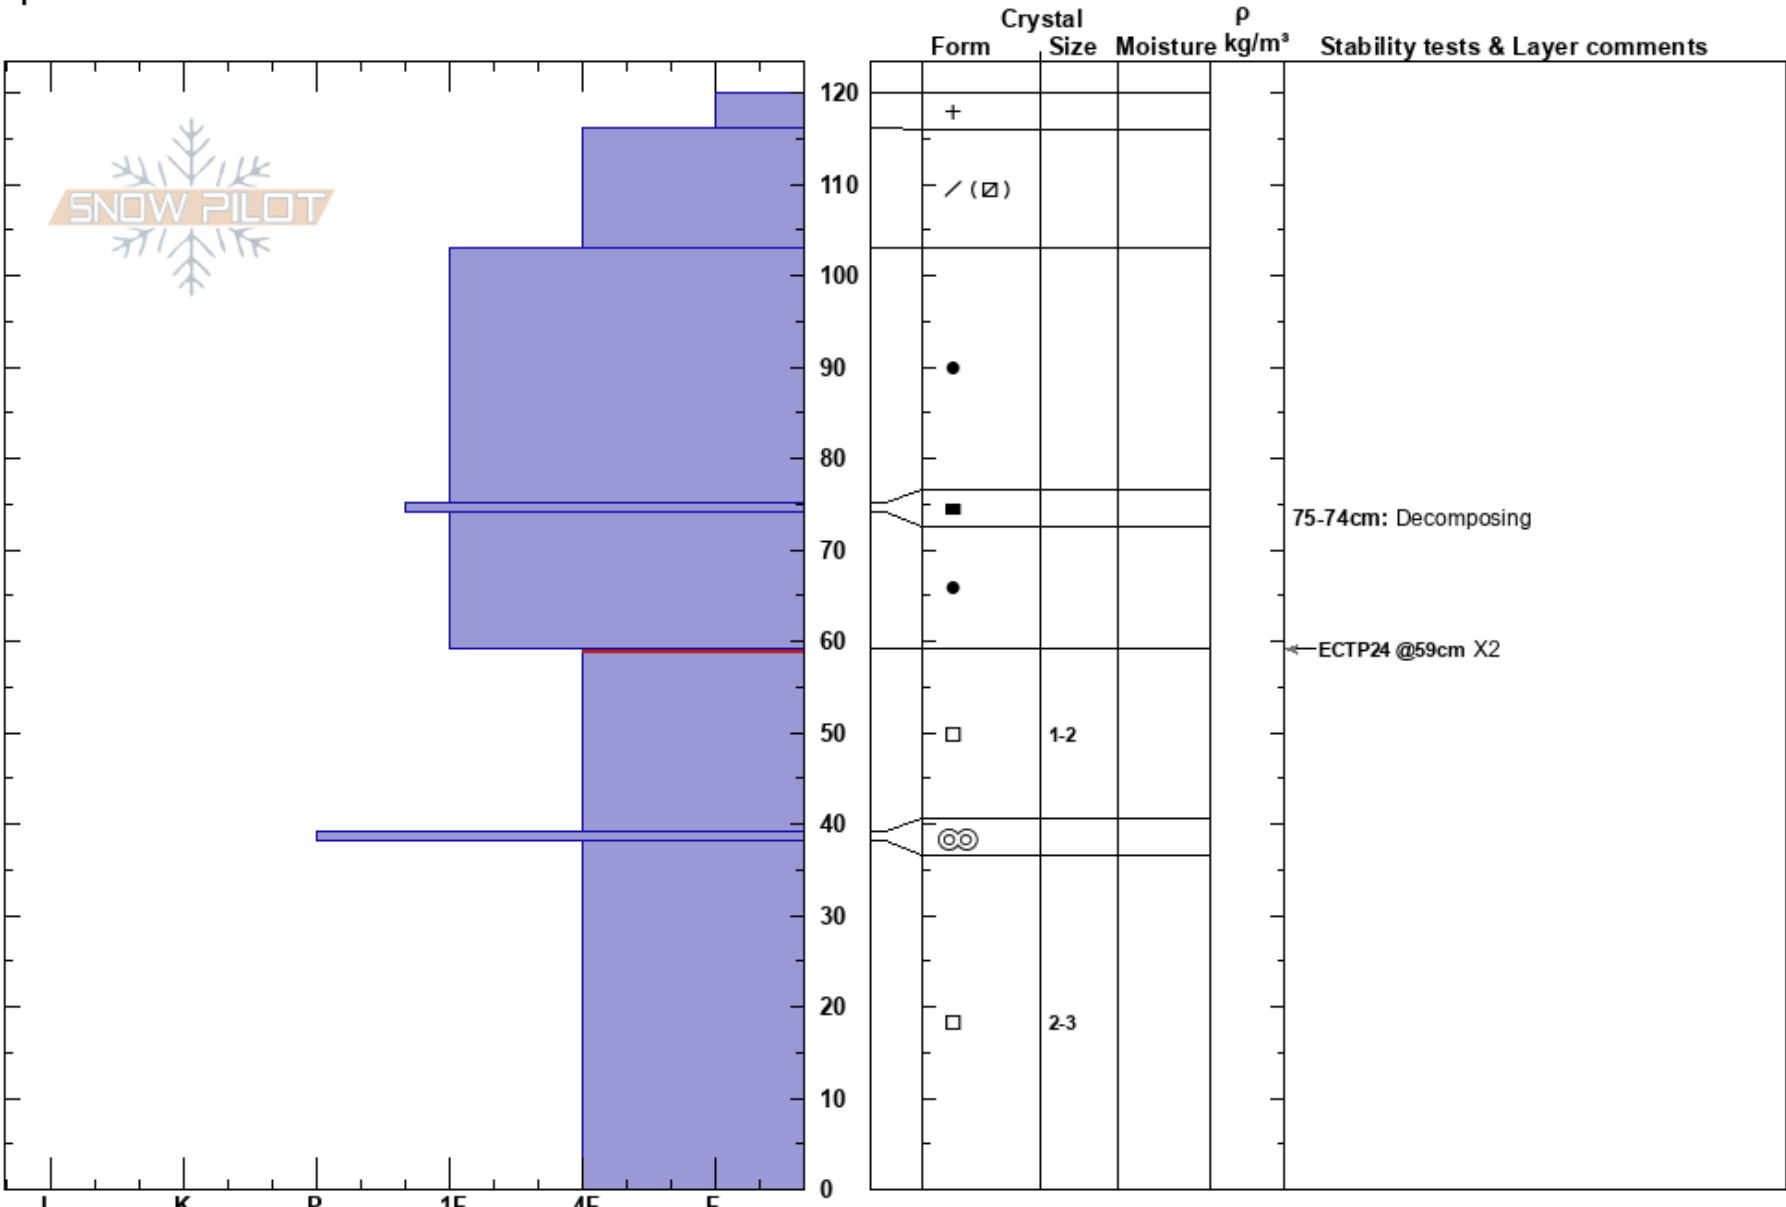

Taylor Mountain
 Teton Range
 WY
 Elevation: 10200 ft
 Aspect: 336°
 Specifics:

Noah McCorkel
 12/23/2023 - 1:00pm
 Co-ord: 43.53216N, -110.98131W
 Slope Angle: 15°
 Wind Loading: yes

Stability: **HS:120**
 Air Temperature: 15°F
 Sky Cover: OVC
 Precipitation: S-1
 Wind: SW Moderate
PF:10
PS:5
 75-74cm: Decomposing
 59-39cm: Problematic layer

Notes: Difficult to detect a hardness change between the upper ice lens and adjacent rounds.