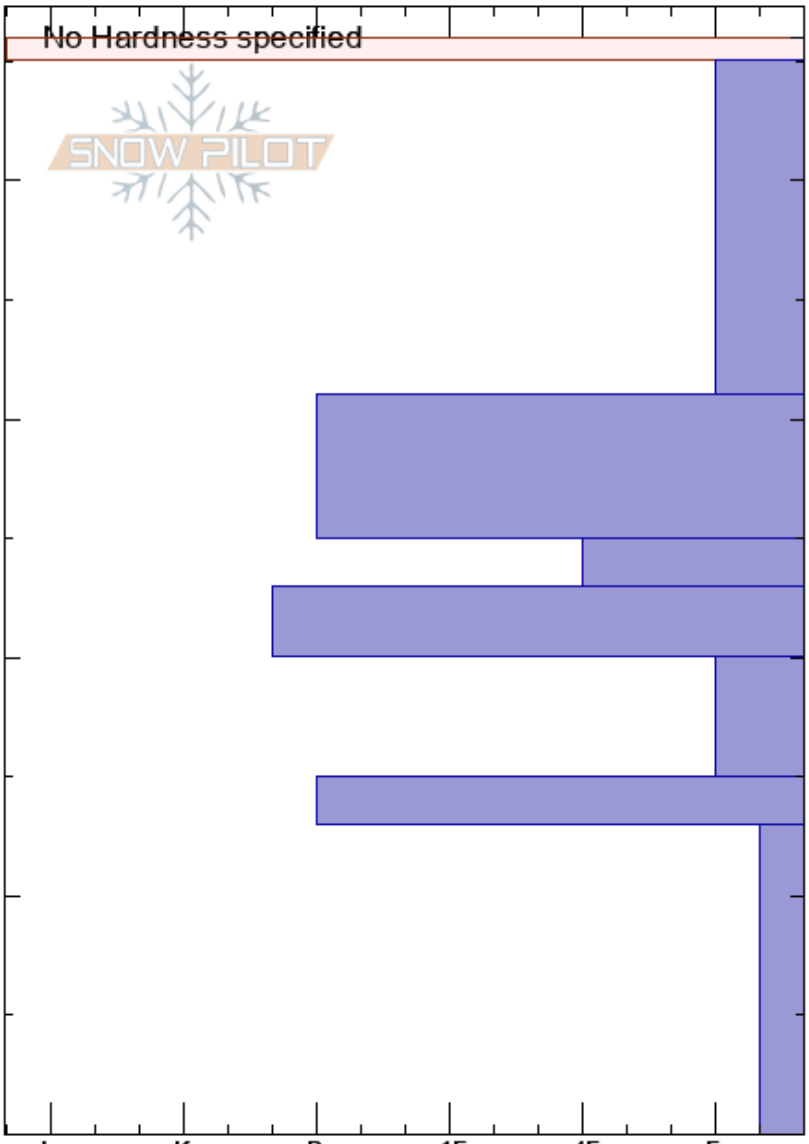

Bear Valley Horse Canyon
 Bear Valley
 CA
 Elevation: 8120 ft
 Aspect: 345°
 Specifics:

Nate Musson
 12/23/2023 - 12:51pm
 Co-ord: 38.49434N, -120.03276W
 Slope Angle: 30°
 Wind Loading: yes

Stability: Fair
 Air Temperature: 7.2°C
 Sky Cover: CLR
 Precipitation: NO
 Wind: Calm

HS:46
 PF:30
 PS:7
 13-0cm: Problematic layer

Crystal Form	Crystal Size	Moisture	ρ kg/m ³	Stability tests & Layer comments
V	3			
*	1-2			
○	1-2			ECTP15 @33cm CT9, Q1 @33cm
●	1			
○				
B				
○				
B				