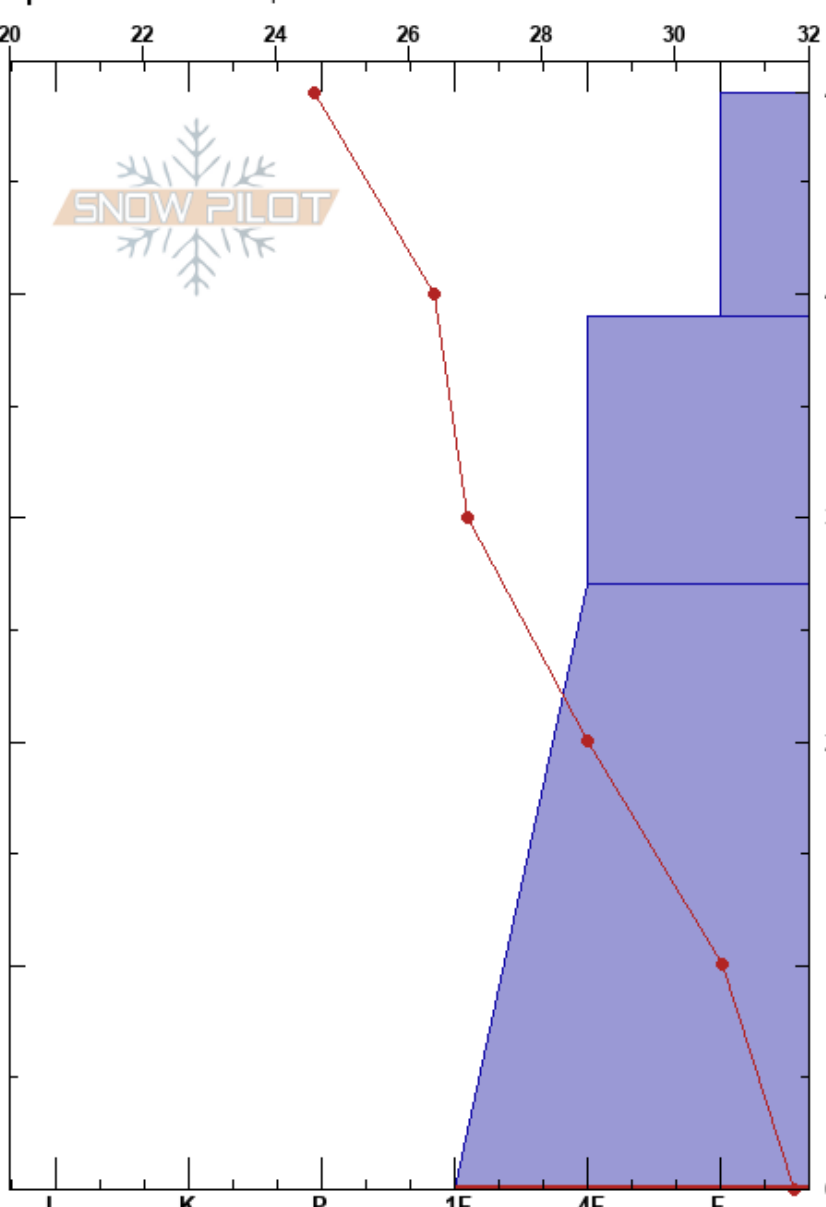

Powder Chamber 2  
 Bear River Range  
 UT  
 Elevation: 8394 ft  
 Aspect: W  
 Specifics: We skied slope

Andy Morris  
 12/23/2023 - 10:00am  
 Co-ord: 41.38380N, -111.77020E  
 Slope Angle: 26°  
 Wind Loading: previous

Stability:  
 Air Temperature: 19.4°F  
 Sky Cover: OVC  
 Precipitation: S-1  
 Wind: NE Light Breeze

HS:49  
 27-0cm: DH in small pockets  
 27-0cm: Problematic layer

Form	Crystal		Moisture	$\rho$ kg/m <sup>3</sup>	Stability tests & Layer comments
	Size				
*r(Δ)	1(2)				
θ	1				
θ(Λ)	2(2)				27-0cm: DH in small pockets

Notes:

↙ 2x ECTX