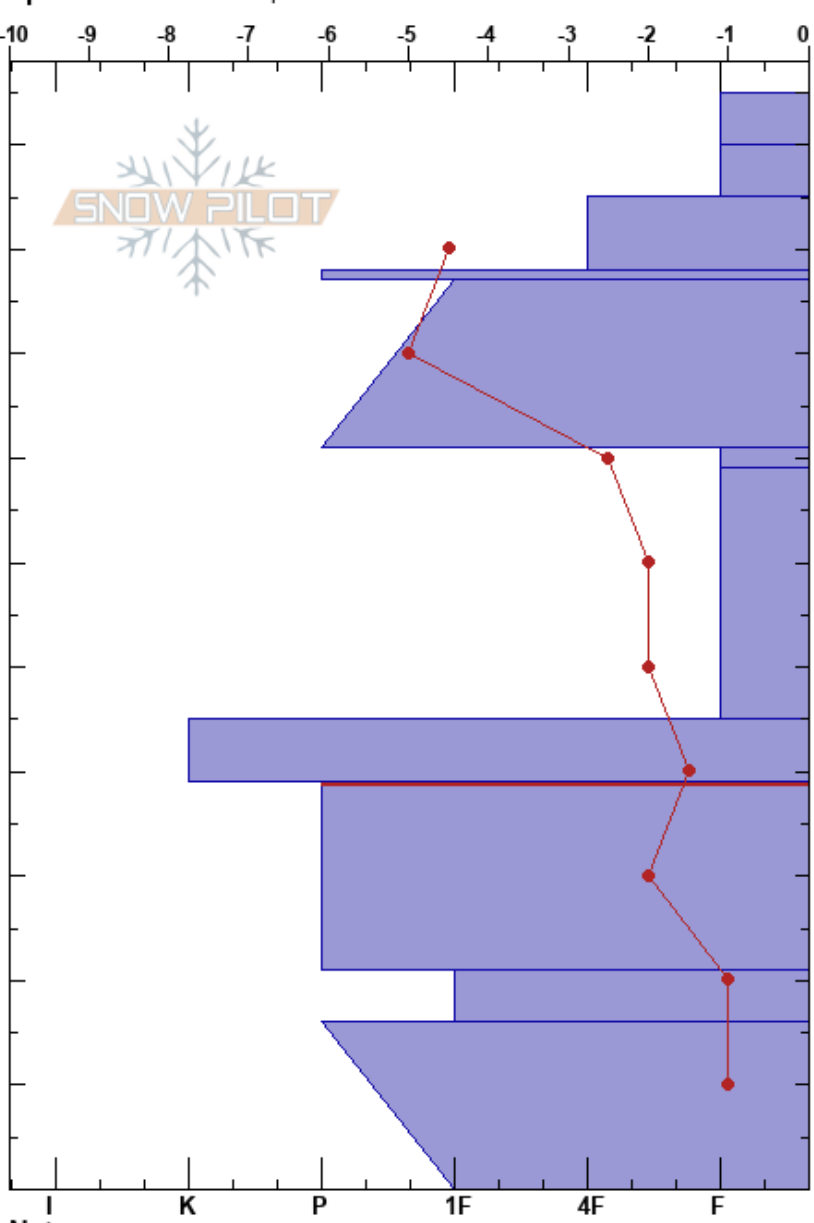

thanksgiving bowl
Teton Range
WY
Elevation: 8780 ft
Aspect: E
Specifics: We skied slope

jackson wells
12/23/2023 - 9:35am
Co-ord: 43.48690N, -110.95476E
Slope Angle: 30°
Wind Loading: no

Stability: Good
Air Temperature: -10°C
Sky Cover: OVC
Precipitation: S-1
Wind: N Light Breeze

HS:105
87-71cm: ice 2mm @ 71 cm
39-21cm: Problematic layer

Height (cm)	Crystal		Moisture	ρ kg/m ³	Stability tests & Layer comments
	Form	Size			
105					
100	/				
95	• (V)				
90	•				
87-71	⊙ ⊙				87-71cm: ice 2mm @ 71 cm
80	•				
70	⊖	1			
60	⊖ (∧)	2			
50					
40	⊙ ⊙				← CT22, Q1 @37cm ← ECTP19 @37cm
30	⊖	1			
20	⊖ (∧)	1			← CT25, Q3 @20cm
10	⊖	1.5			