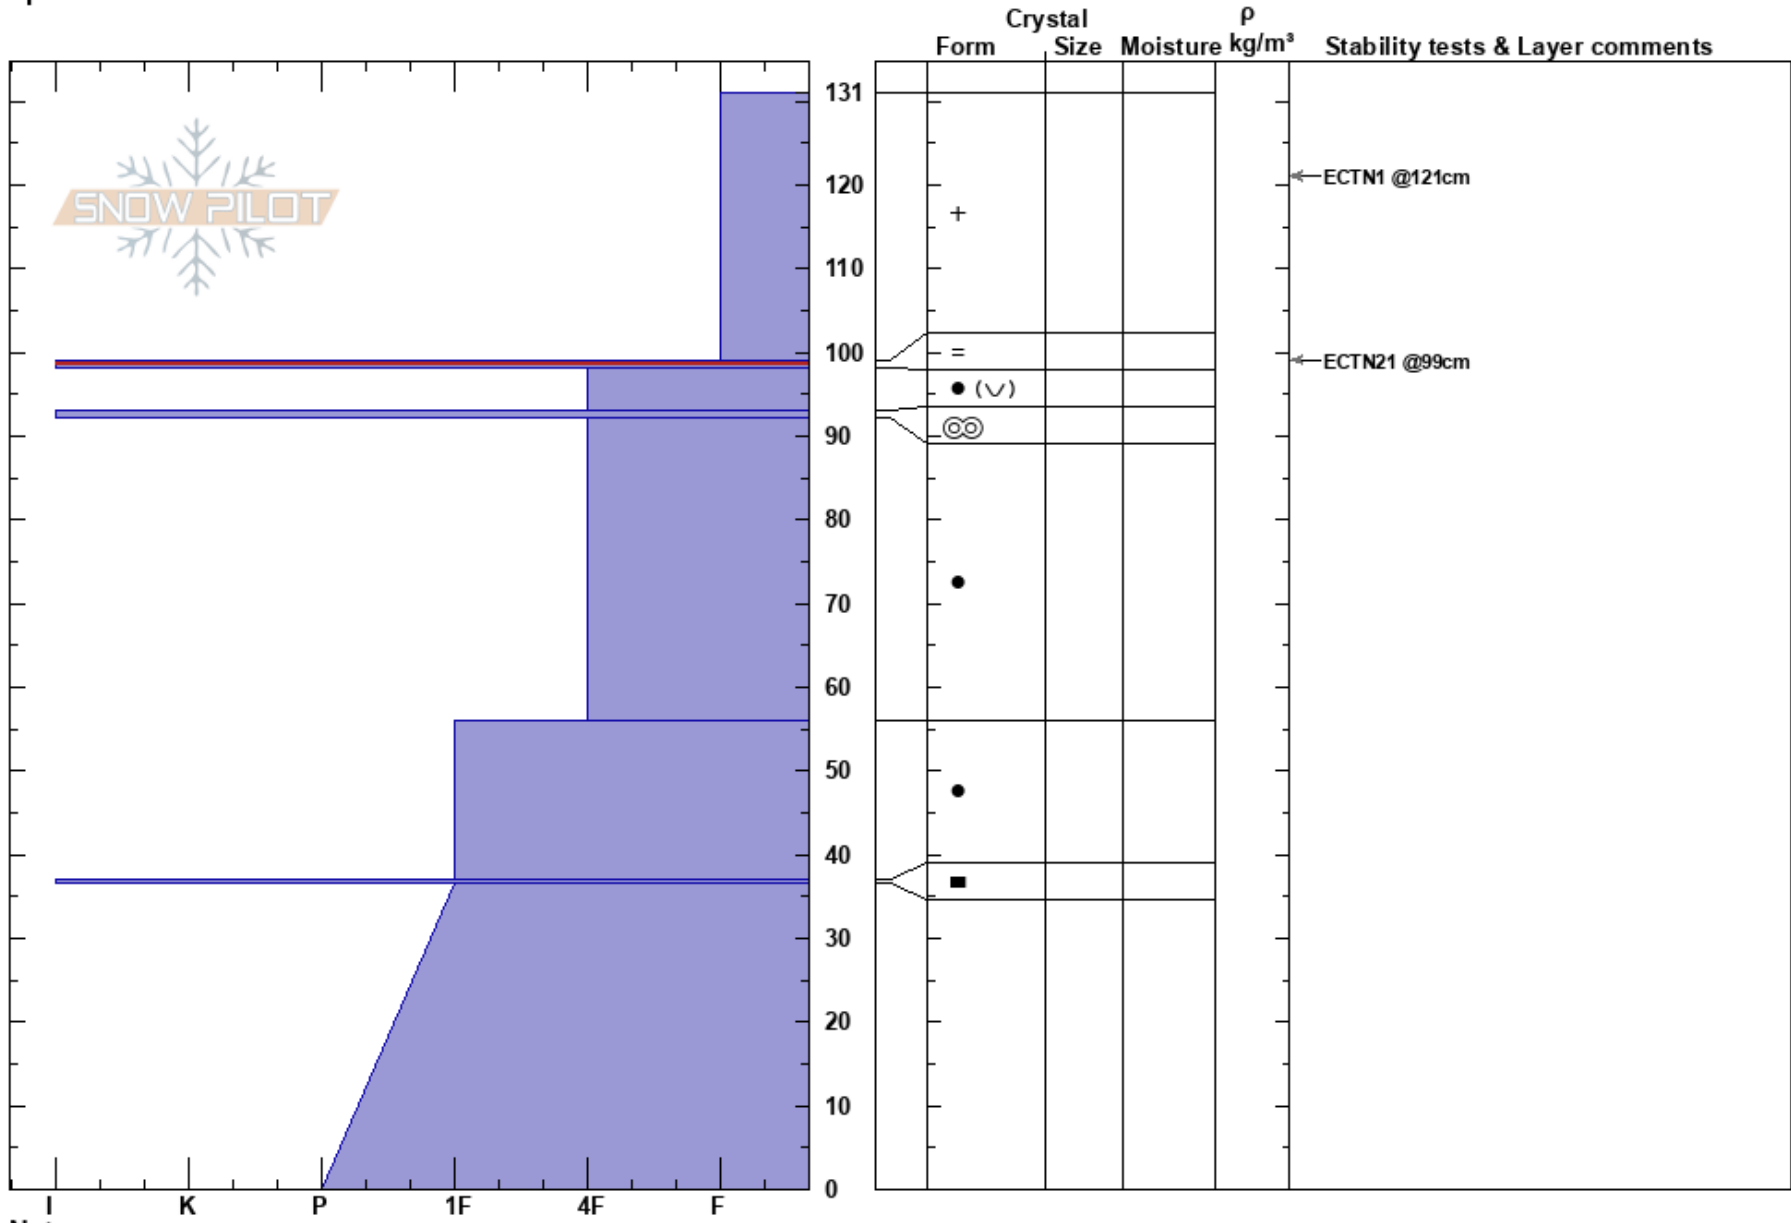

Brushy Fork
 Bitterroot
 MT
 Elevation: 6000 ft
 Aspect: 335°
 Specifics:

Logan King
 01/19/2018 - 10:30am
 Co-ord: 46.59831N, -114.40072W
 Slope Angle: 22°
 Wind Loading: no

Stability:
 Air Temperature: -3.5°C PF:25 HS:131
 Sky Cover: X
 Precipitation: S-1
 Wind: W Light Breeze
 Layer Notes: