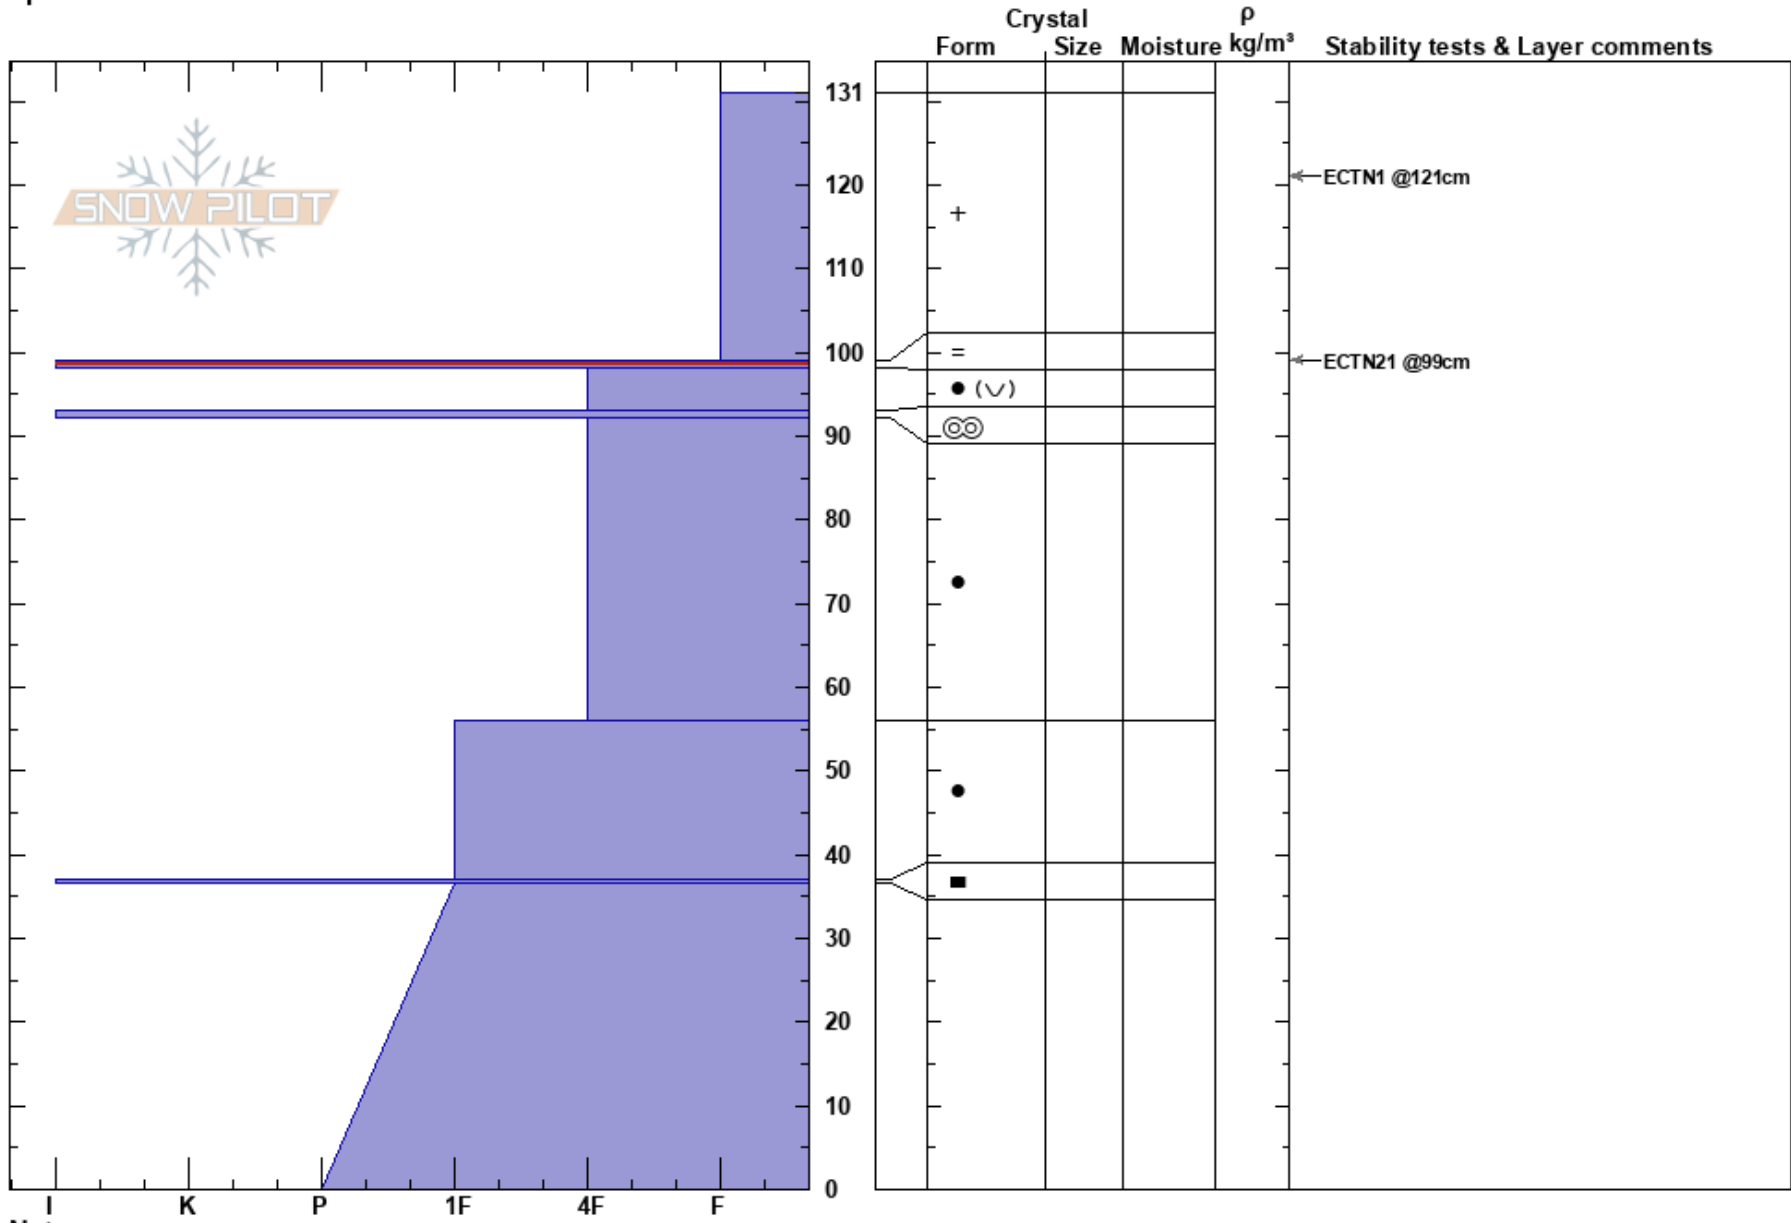

Brushy Fork  
 Bitterroot  
 MT  
 Elevation: 6000 ft  
 Aspect: 335°  
 Specifics:

Logan King  
 01/19/2018 - 10:30am  
 Co-ord: 46.59831N, -114.40072W  
 Slope Angle: 22°  
 Wind Loading: no

Stability:  
 Air Temperature: -3.5°C PF:25 HS:131  
 Sky Cover: X  
 Precipitation: S-1  
 Wind: W Light Breeze  
 Layer Notes: