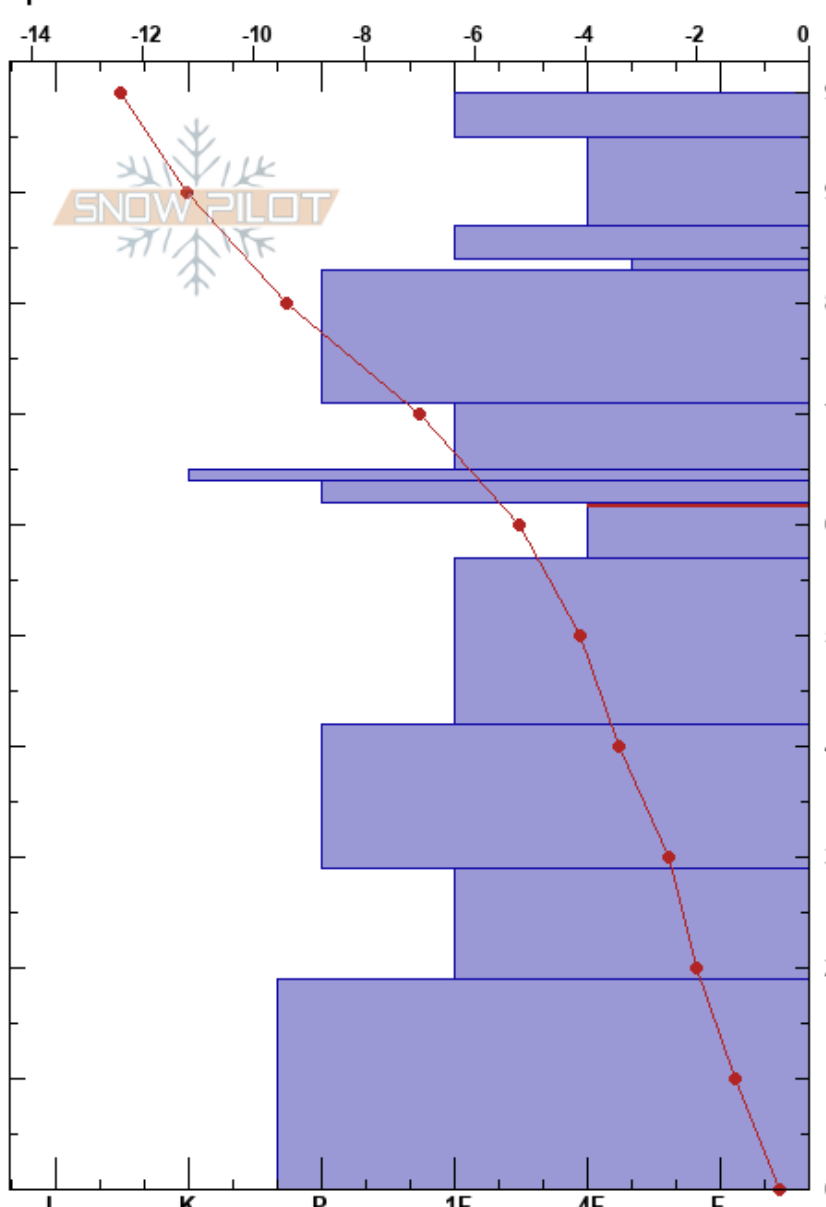

AvPath39
 Hibiny Mtns
 Russia
 Elevation: 750 m
 Aspect: E
 Specifics:

Aleksey Kvasnikov
 22/12/2023 - 13:00
 Co-ord: 67.67698N, 33.68805E
 Slope Angle: 28°
 Wind Loading:

Stability: **HS:99**
 Air Temperature: 10.9°C **PF:30**
 Sky Cover: OVC **PS:8**
 Precipitation: NO
 Wind: Calm
 Layer Notes: 62-57cm:Problematic layer

Form	Crystal		Moisture	ρ kg/m ³	Stability tests & Layer comments
	Size				
∇	10				
/	0.5		D		
/	1		D		
/	0.5		D		
▽	10		D		← CT6, RP @83.5cm ← ECTN7 @83.5cm
/	1		D		
☼	1-2				
⊙	1		D		
□	0.5-1		D		← CT14, RP @61cm ← ECTP14 @61cm
□	2-3		D		
□	1-2		D		
□	1		D		
□	2-3		D		
□	2-3		D		