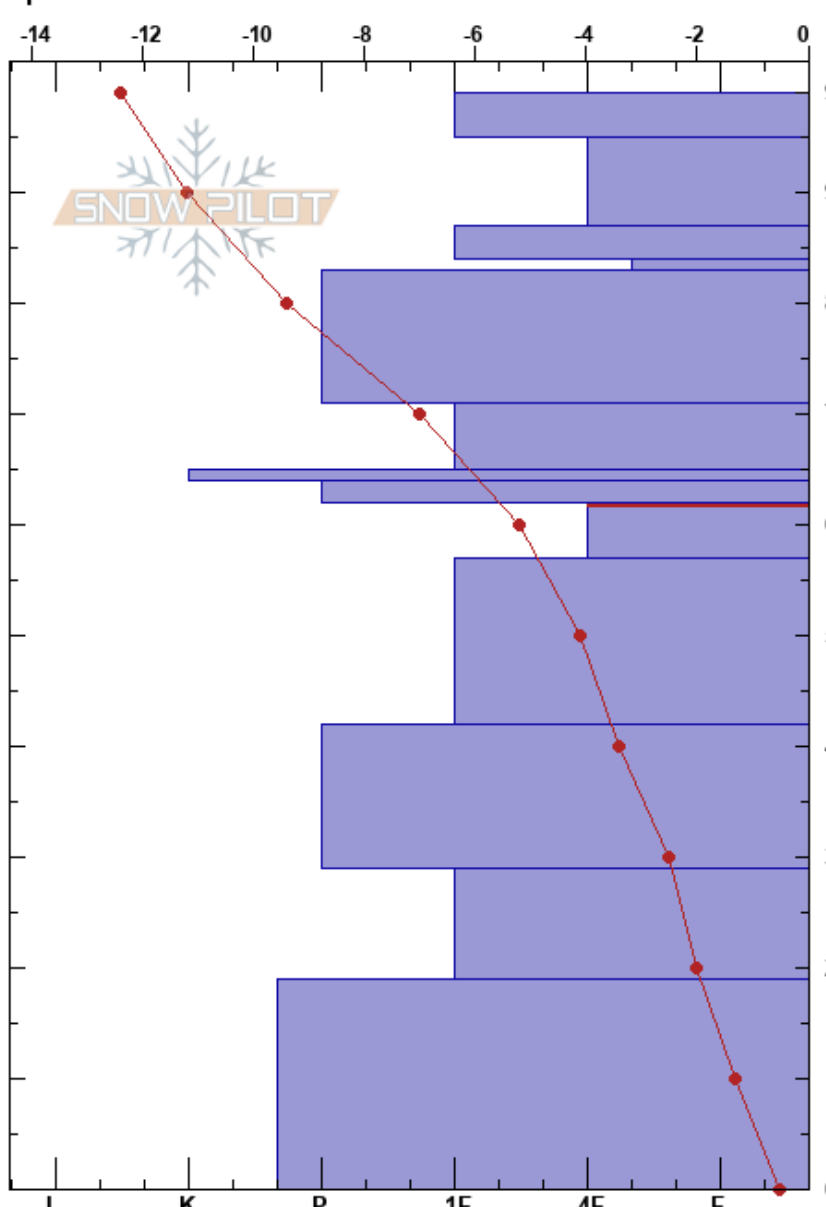

AvPath39
 Hibiny Mtns
 Russia
Elevation: 750 m
Aspect: E
Specifics:

Aleksey Kvasnikov
 22/12/2023 - 13:00
Co-ord: 67.67698N, 33.68805E
Slope Angle: 28°
Wind Loading:

Stability:
Air Temperature: 10.9°C **HS:**99 **PF:**30 **Layer Notes:** 62-57cm:Problematic layer
Sky Cover: OVC **PS:** 8
Precipitation: NO
Wind: Calm

Form	Crystal		Moisture	ρ kg/m ³	Stability tests & Layer comments
	Size				
∇	10				
/	0.5		D		
/	1		D		
/	0.5		D		
▽	10		D		←CT6, RP @83.5cm ←ECTN7 @83.5cm
/	1		D		
☼	1-2				
⊙	1		D		
□	0.5-1		D		←CT14, RP @61cm ←ECTP14 @61cm
□	2-3		D		
□	1-2		D		
□	1		D		
□	2-3		D		
□	2-3		D		