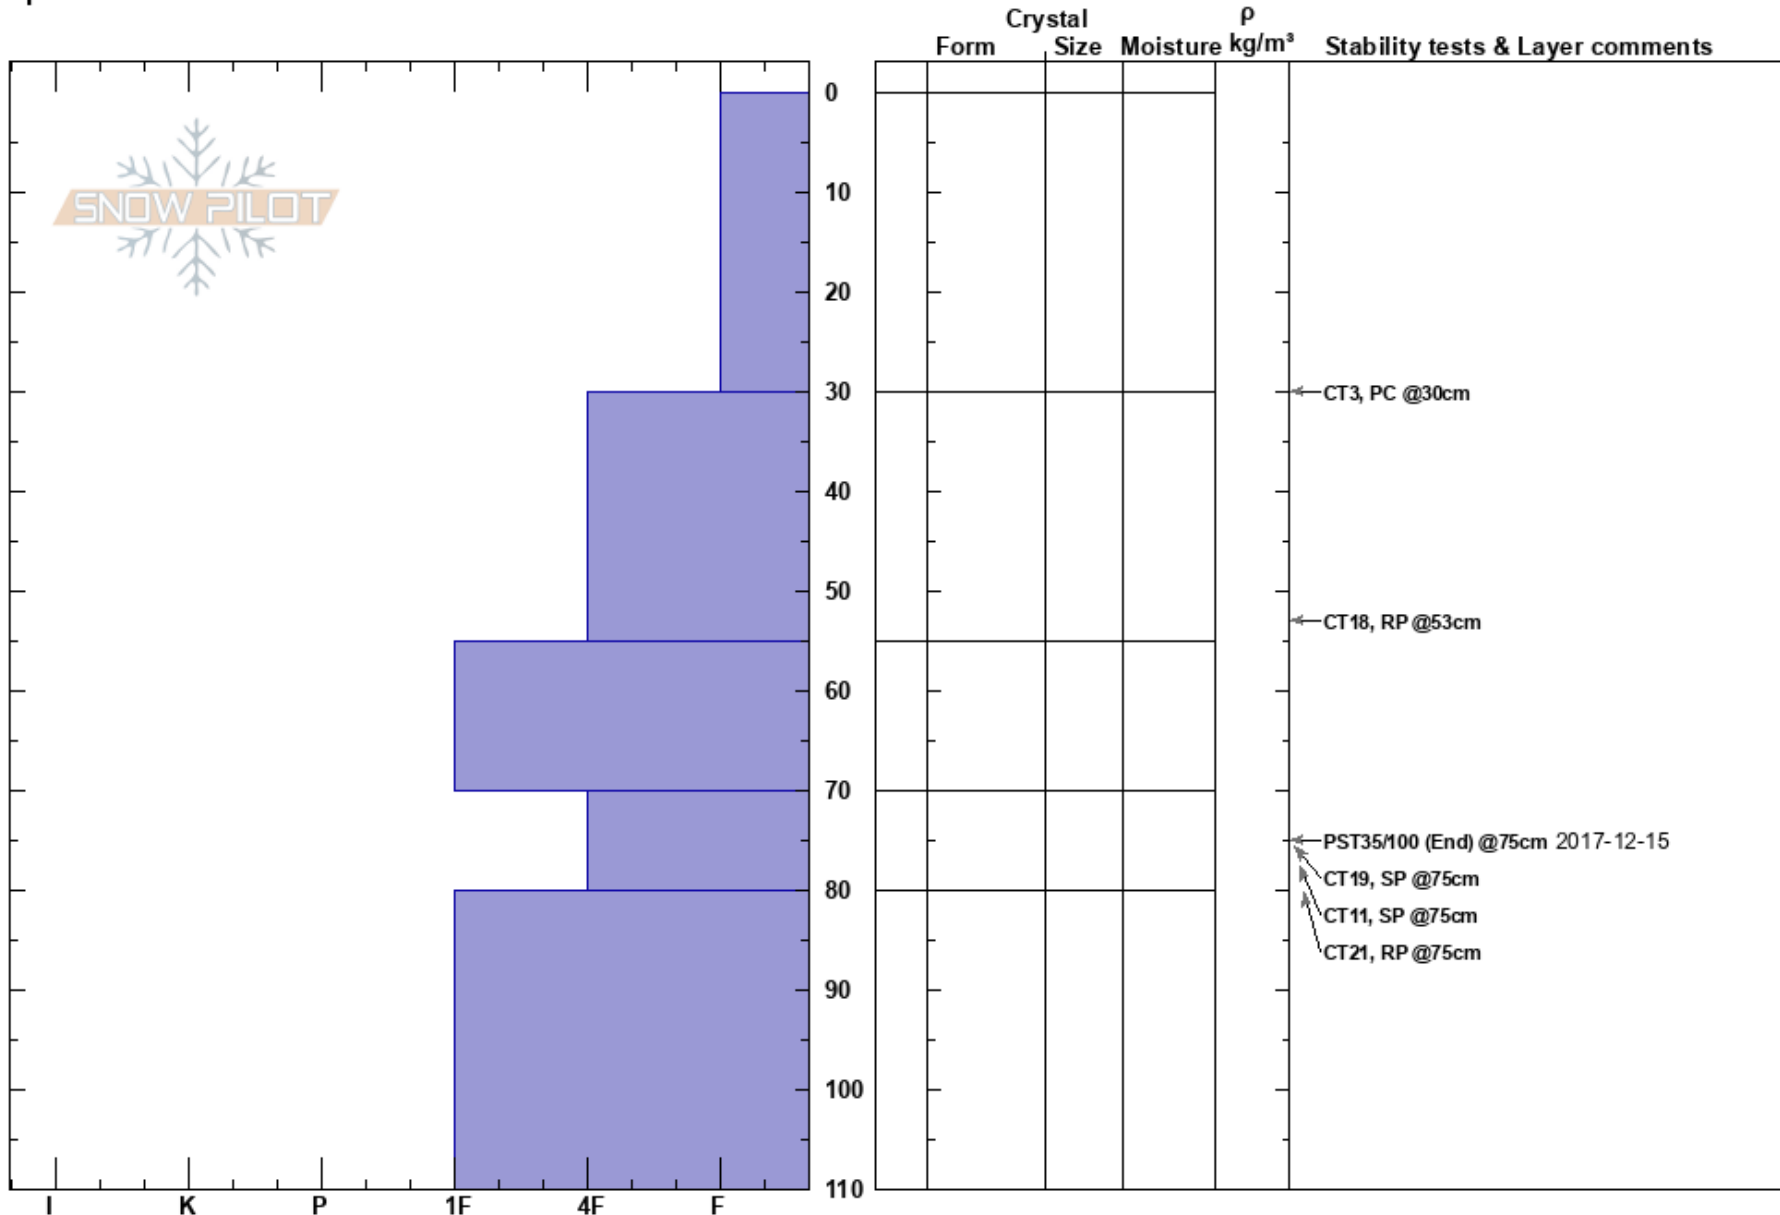

Kokanee  
 Rockies  
 BC  
 Elevation: 2055 m  
 Aspect: S  
 Specifics:

Mica Guides  
 19/01/2018 - 11:00  
 Co-ord:  
 Slope Angle: 20°  
 Wind Loading:

Stability:  
 Air Temperature:  
 Sky Cover: OVC  
 Precipitation: S-1  
 Wind: Light Breeze

Layer Notes:

Notes: