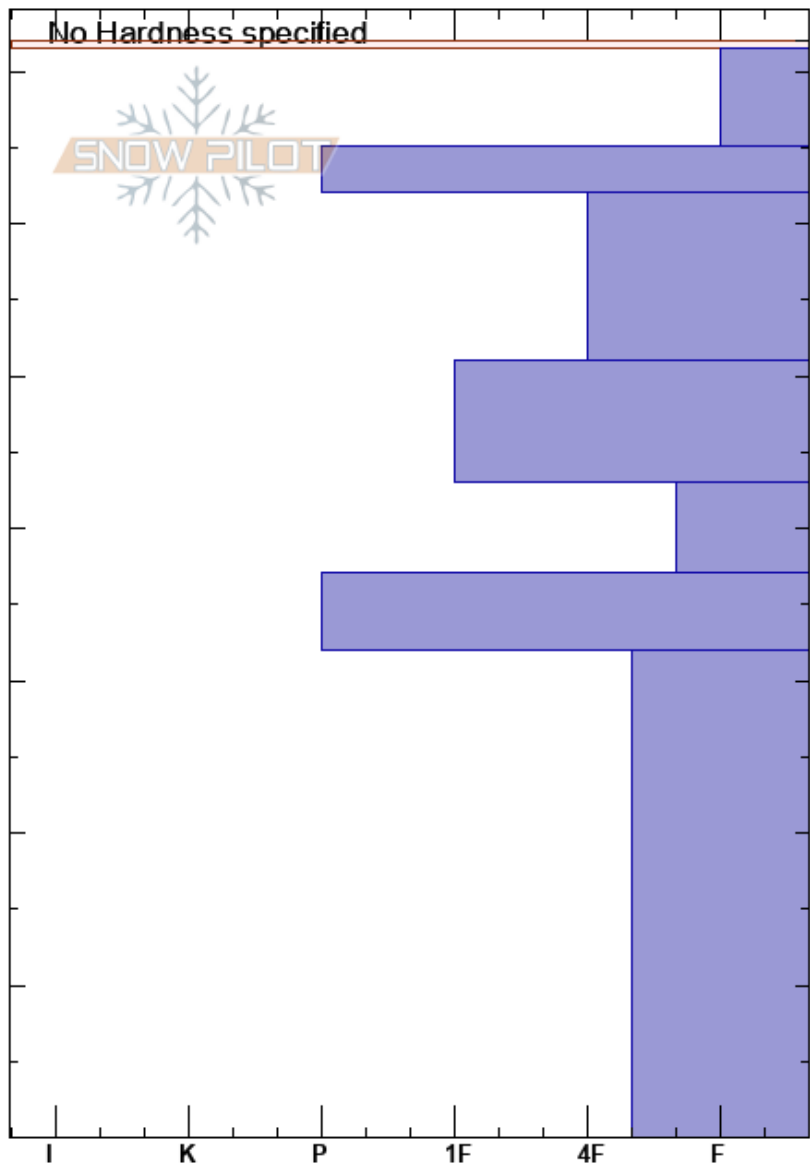

Tepee Boundary S
 Madison Range-S
 MT
 Elevation: 9600 ft
 Aspect: 171°
 Specifics:

Zach Peterson
 12/22/2023 - 1:00pm
 Co-ord: 44.91395N, -111.18864W
 Slope Angle: 15°
 Wind Loading: previous

Stability: Poor
 Air Temperature:
 Sky Cover: BKN
 Precipitation: S-1
 Wind: SW Moderate

HS:72
 Layer Notes:
 43-37cm: Problematic layer

Crystal Form	Crystal Size	Moisture	ρ kg/m ³	Stability tests & Layer comments
+ (V)	(3)			
☒	1			
•				
/ (□)				
•				
□	2			← ECTP12 @43cm
⊙(□)	(2.5)			
□	2.4			