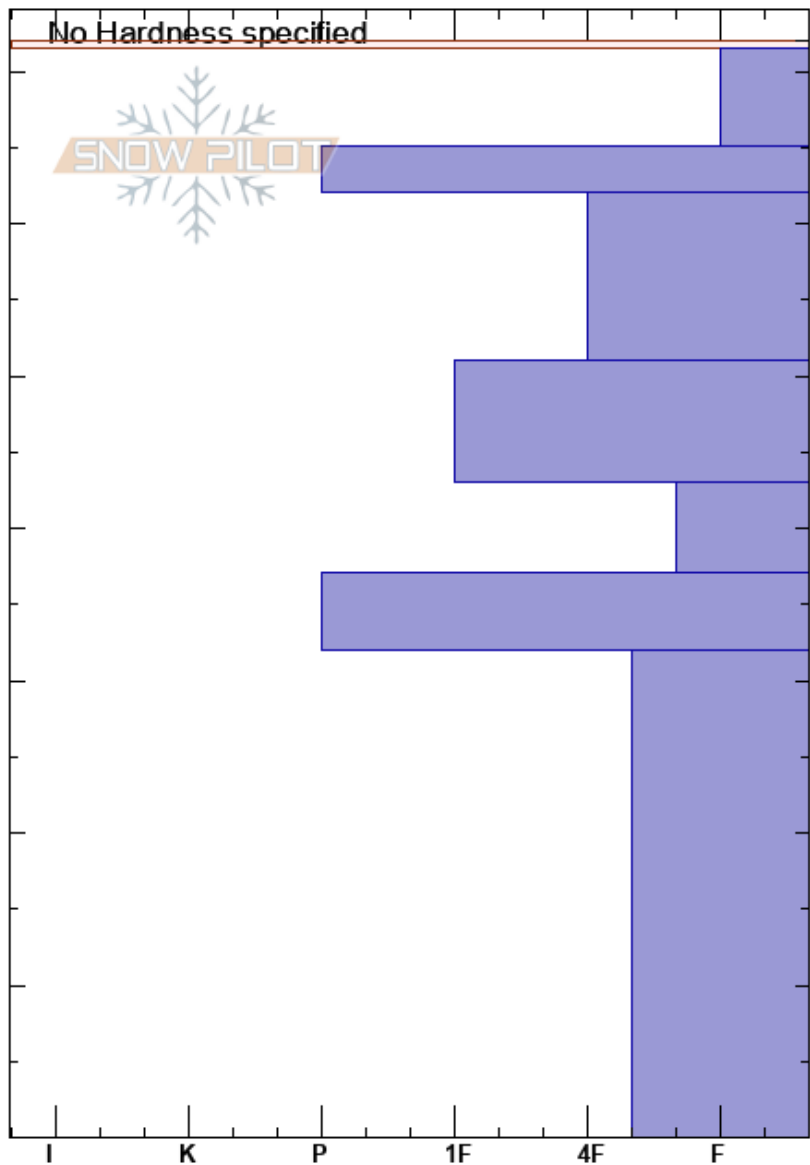

Tepee Boundary S
 Madison Range-S
 MT
 Elevation: 9600 ft
 Aspect: 171°
 Specifics:

Zach Peterson
 12/22/2023 - 1:00pm
 Co-ord: 44.91395N, -111.18864W
 Slope Angle: 15°
 Wind Loading: previous

Stability: Poor
 Air Temperature:
 Sky Cover: BKN
 Precipitation: S-1
 Wind: SW Moderate

HS:72
 Layer Notes:
 43-37cm: Problematic layer

Crystal Form	Crystal Size	Moisture	ρ kg/m ³	Stability tests & Layer comments
+ (V)	(3)			
☒	1			
•				
/ (□)				
•				
□	2			← ECTP12 @43cm
⊙(□)	(2.5)			
□	2.4			