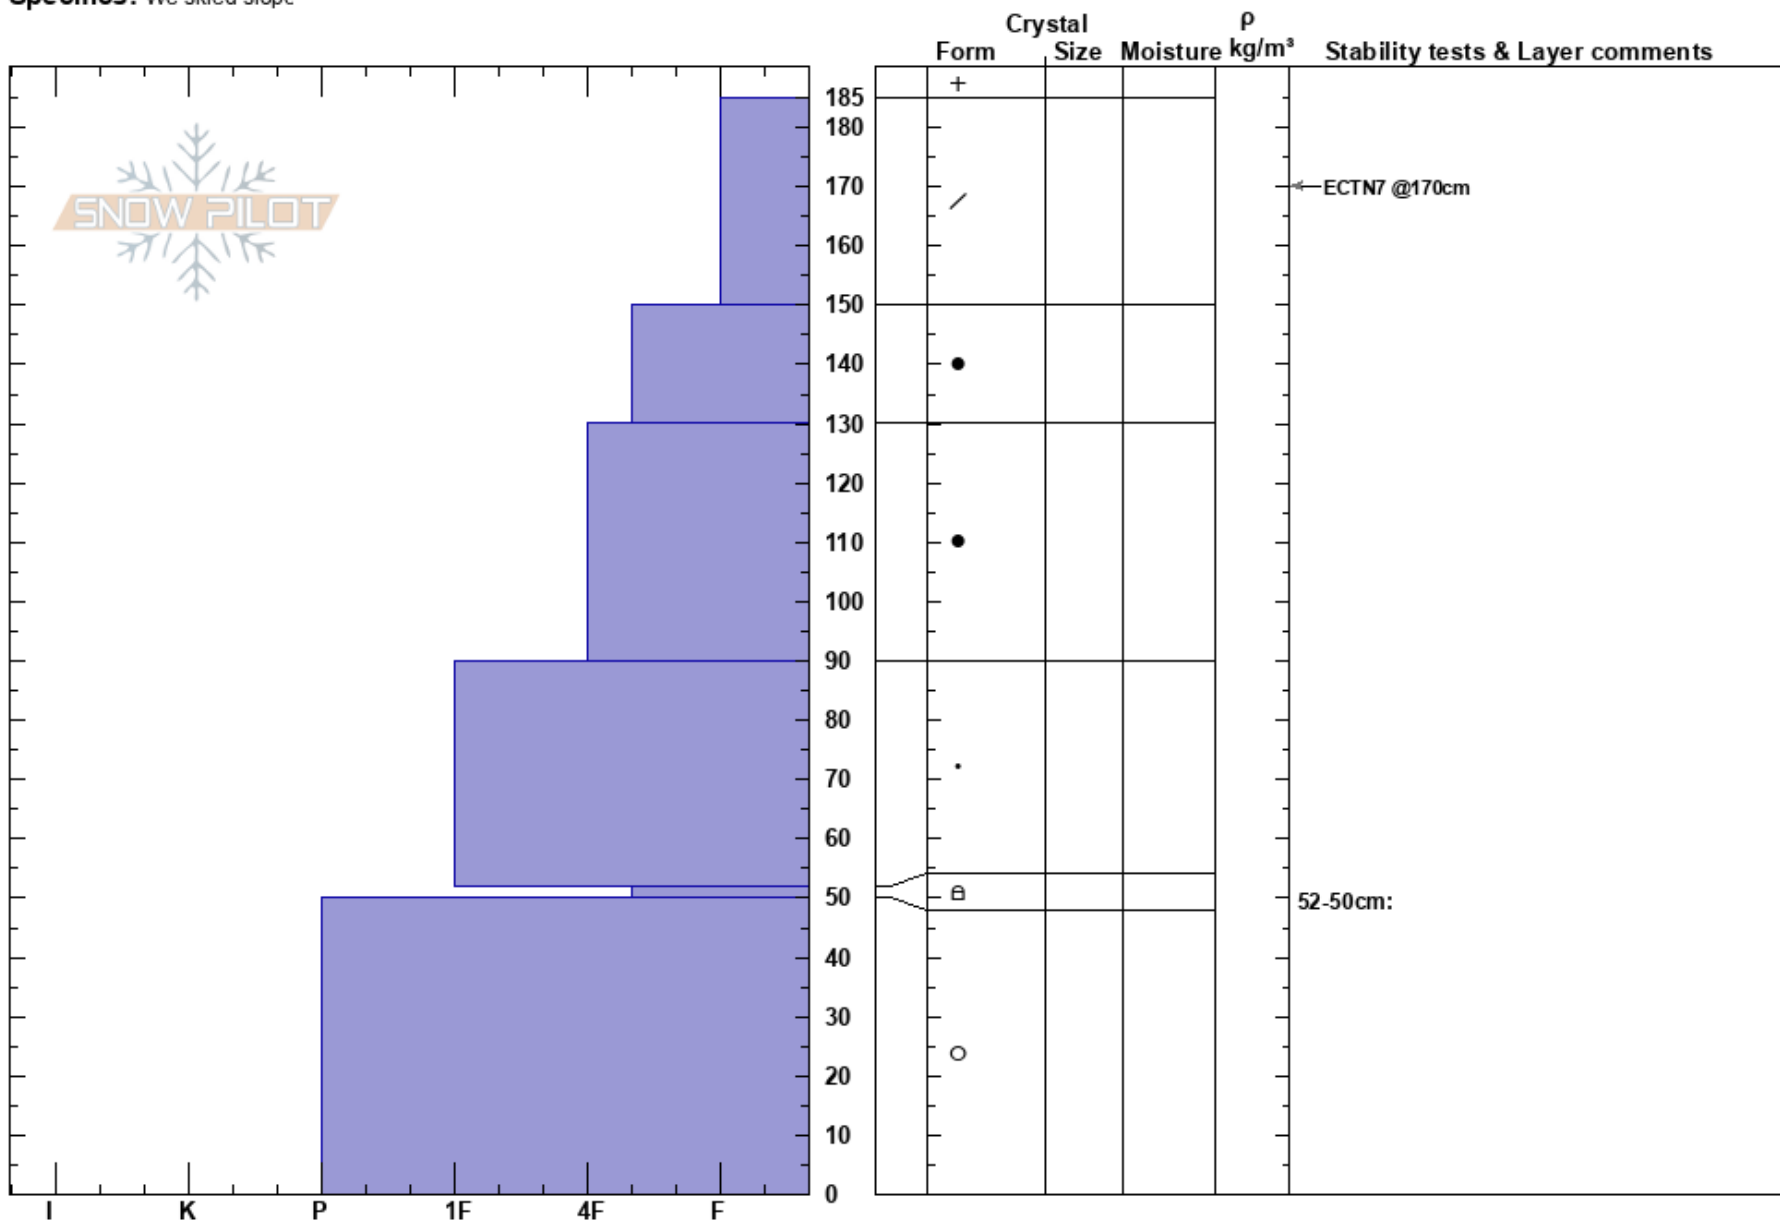

Notch mountain  
 Chugach Range  
 AK  
 Elevation: 2100 ft  
 Aspect: NW  
 Specifics: We skied slope

Cole Greene  
 12/22/2023 - 2:00pm  
 Co-ord: 60.98353N, -149.04216W  
 Slope Angle: 32°  
 Wind Loading: yes

Stability: Good  
 Air Temperature:  
 Sky Cover: OVC  
 Precipitation: S-1  
 Wind: W Light Breeze

HS:185  
 52-50cm:  
 52-50cm:Problematic layer

Notes: Facet layer failed when pried on slightly after ECT