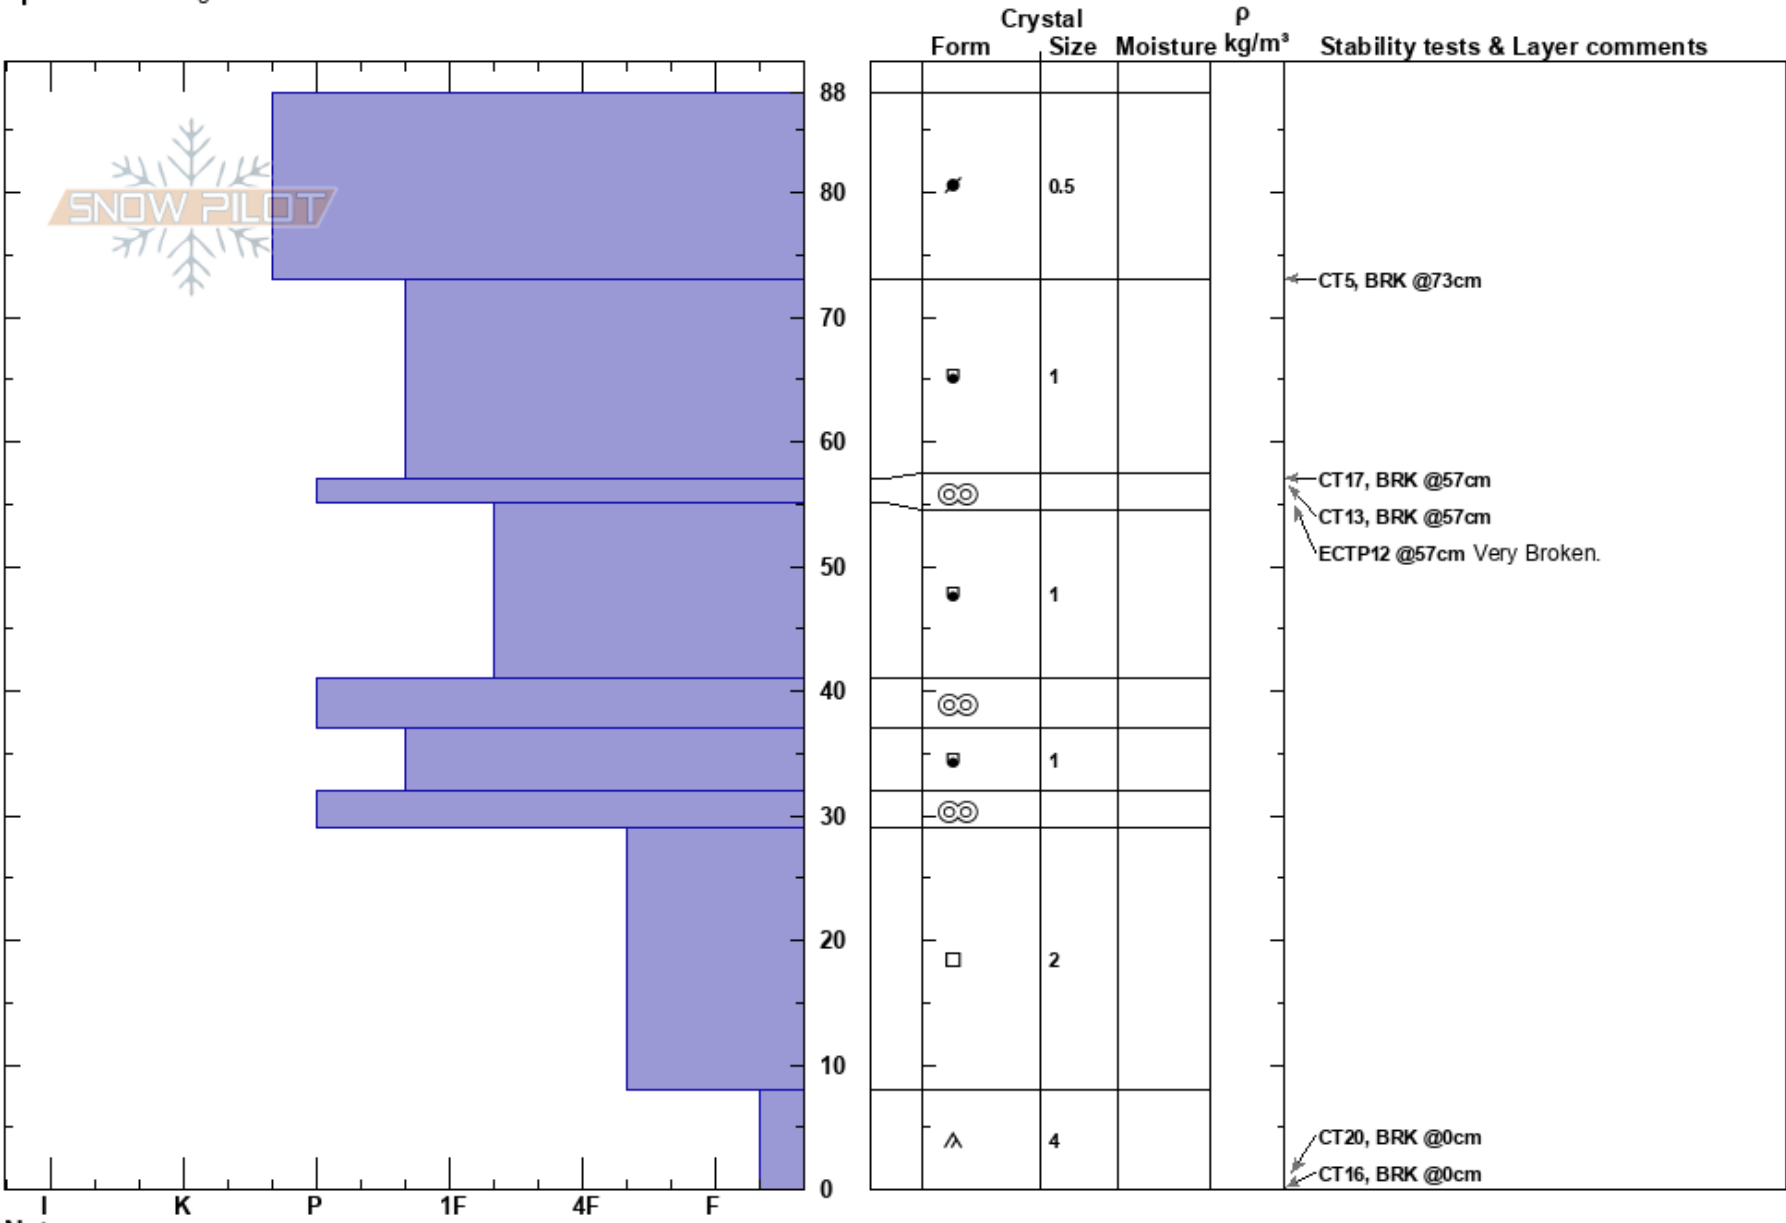

BRT S
 Madison Range-N
 MT
 Elevation: 9000 ft
 Aspect: E
 Specifics: Pit dug in a Ski Area

Joe Die
 12/22/2023 - 11:52am
 Co-ord:
 Slope Angle: 37°
 Wind Loading: no

Stability:
 Air Temperature:
 Sky Cover: BKN
 Precipitation: NO
 Wind: S Calm

HS:88
 PF:10 57-55cm:Problematic layer
 PS:1

Notes: This area was previously boot packed