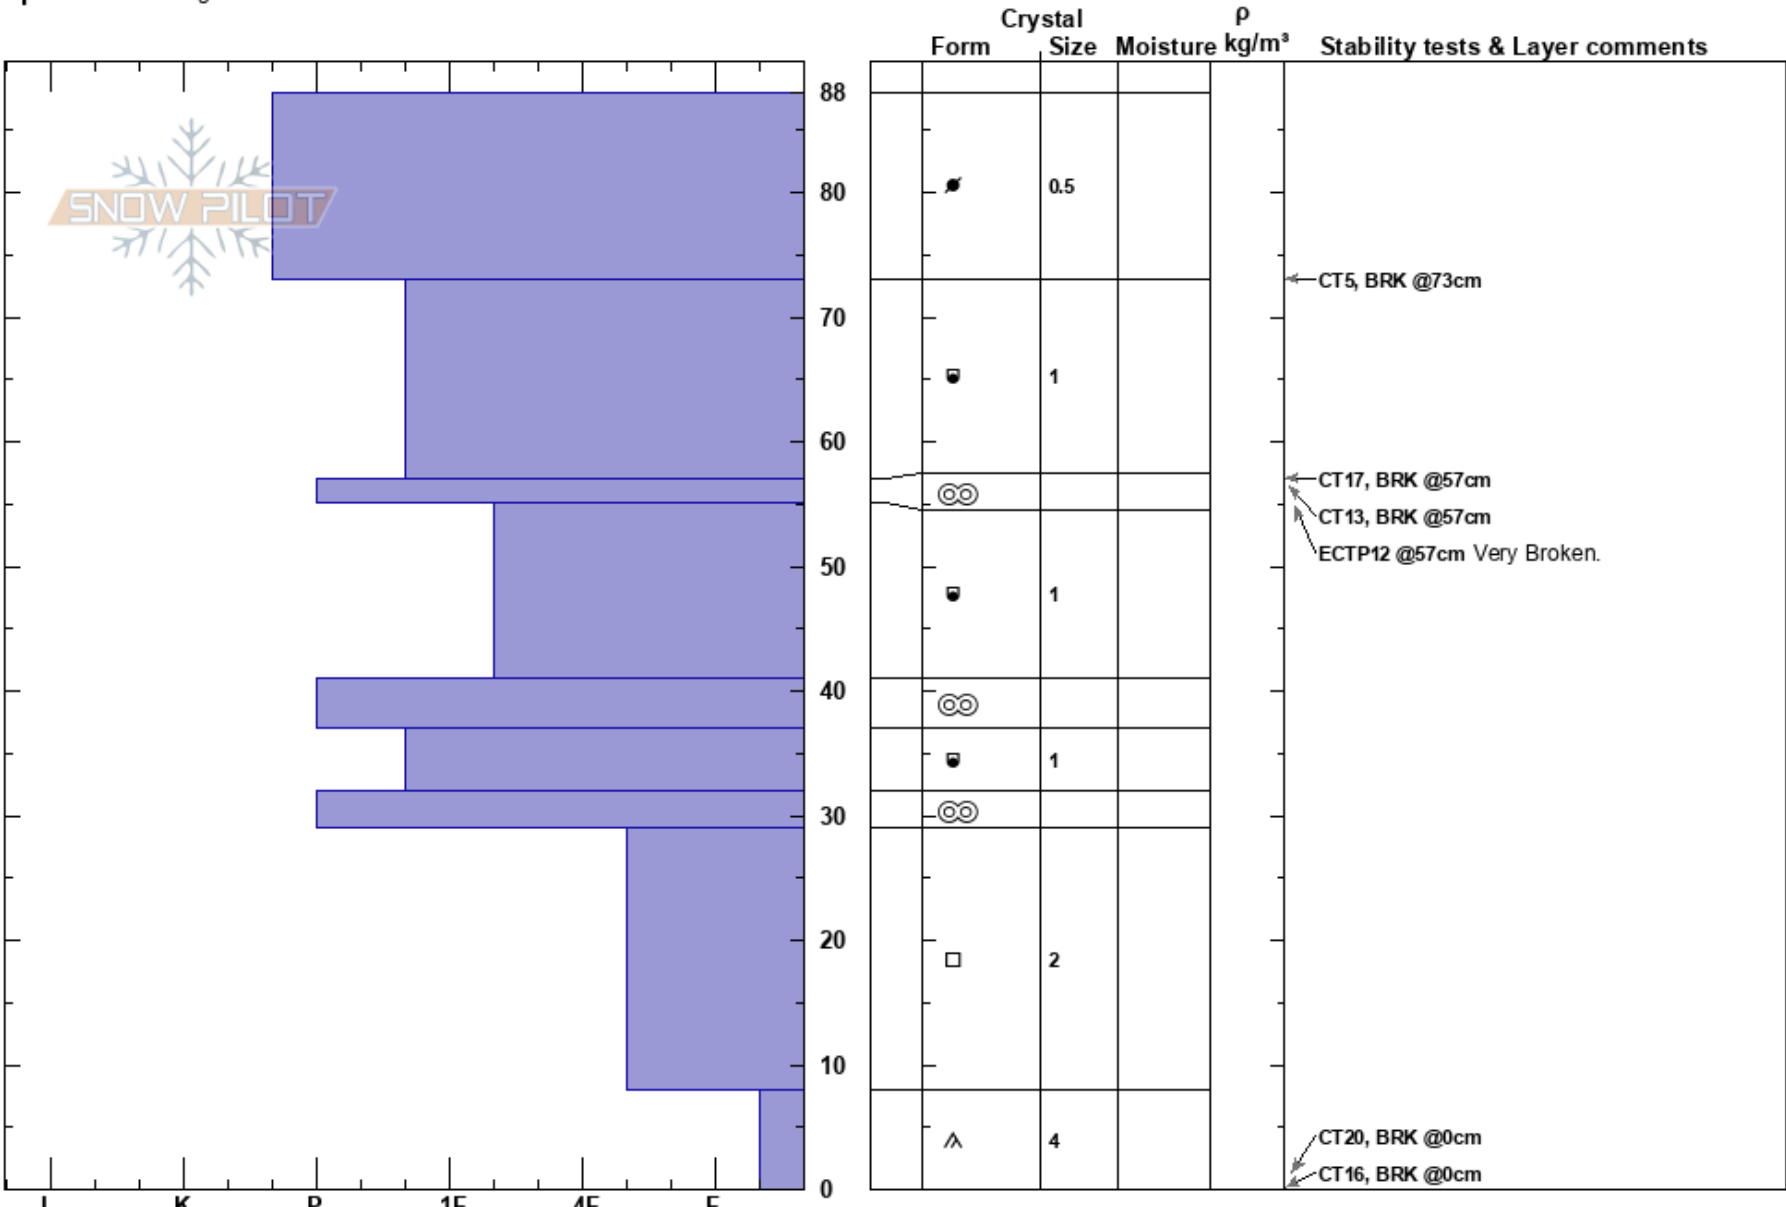

BRT S
 Madison Range-N
 MT
 Elevation: 9000 ft
 Aspect: E
 Specifics: Pit dug in a Ski Area

Joe Die
 12/22/2023 - 11:52am
 Co-ord:
 Slope Angle: 37°
 Wind Loading: no

Stability:
 Air Temperature:
 Sky Cover: BKN
 Precipitation: NO
 Wind: S Calm

HS:88
 PF:10 57-55cm:Problematic layer
 PS:1

Notes: This area was previously boot packed