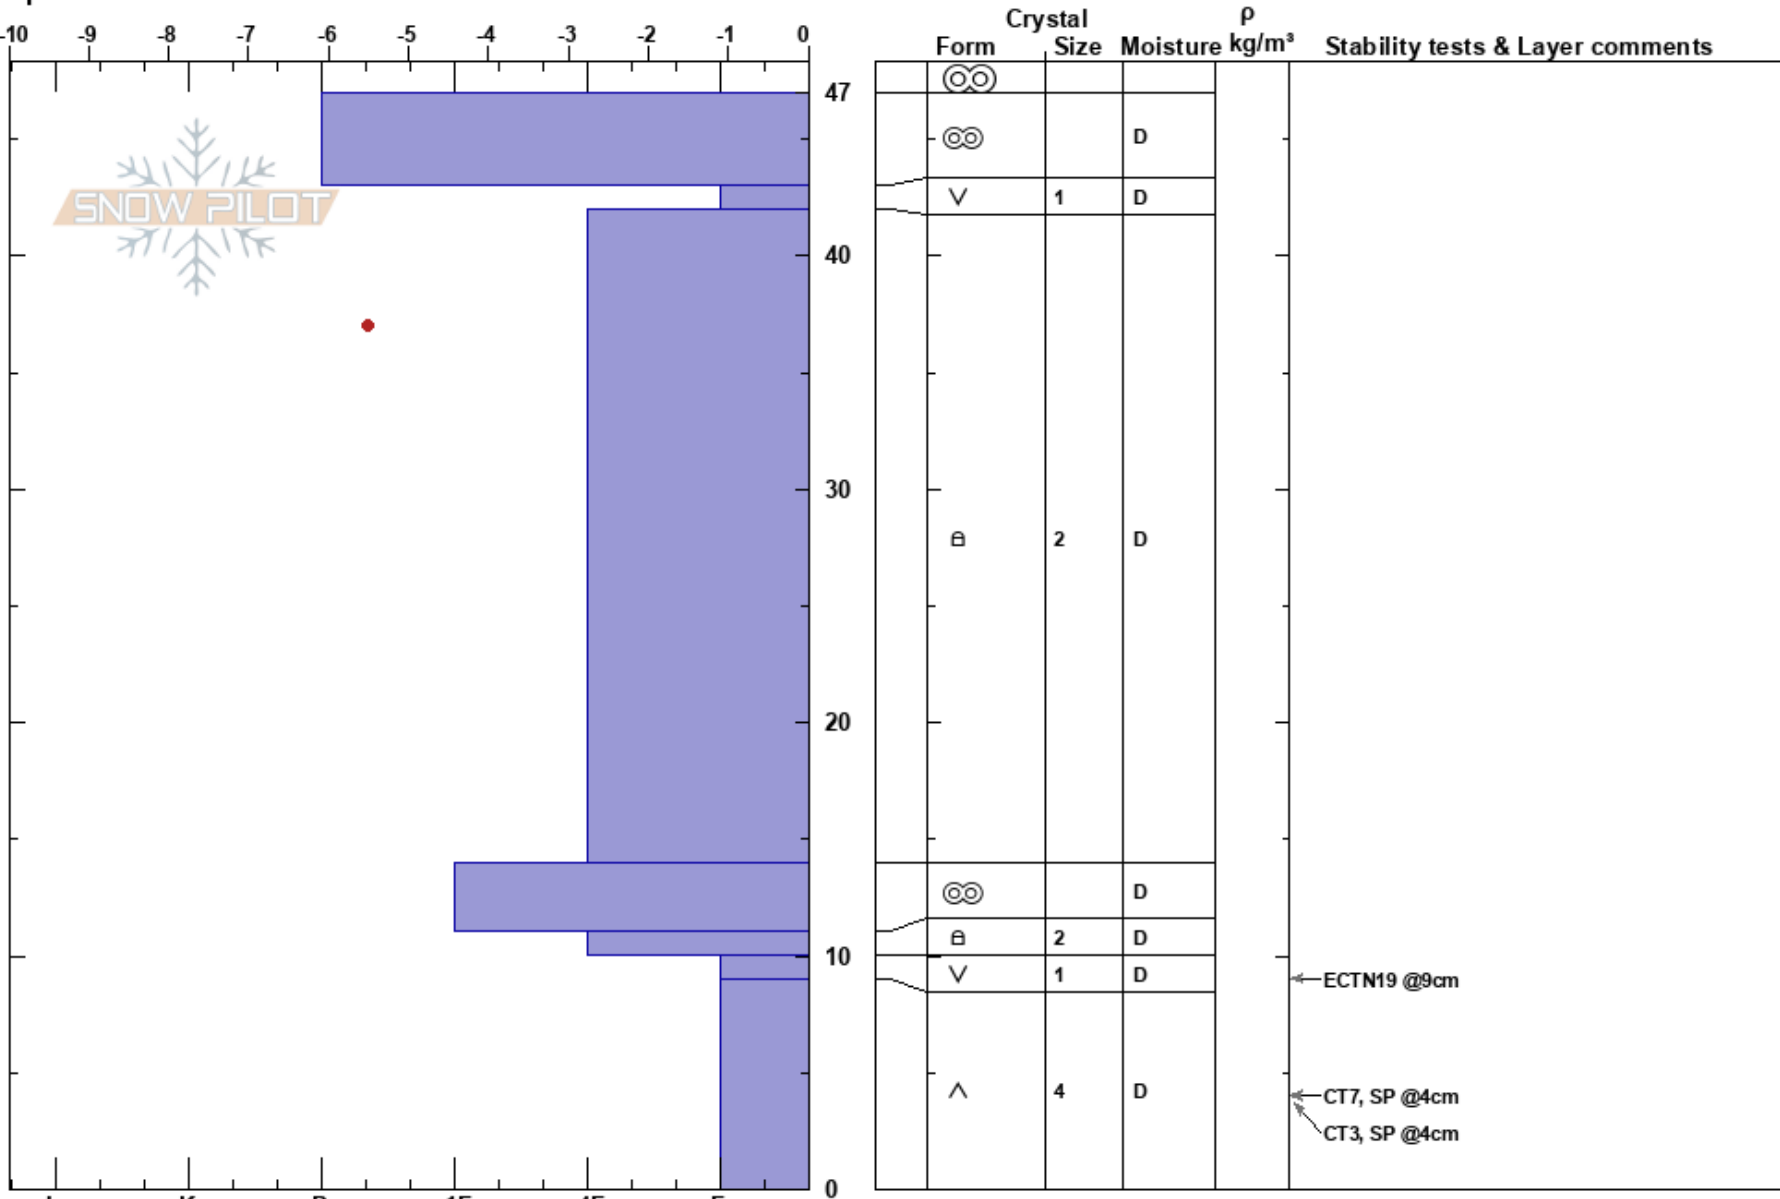

Scott's Gate
 Purcell
 BC
 Elevation: 2360 m
 Aspect: S
 Specifics:

Alex Grierson
 22/12/2023 - 10:30
 Co-ord:
 Slope Angle: 35°
 Wind Loading: no

Stability:
 Air Temperature: -2.5°C PF:47
 Sky Cover: SCT
 Precipitation: NO
 Wind: S Light Breeze

Layer Notes:

Notes: Smooth rocky ground with logs. Surrounded by trees and exposed to wind and sun.
 AG, AJ