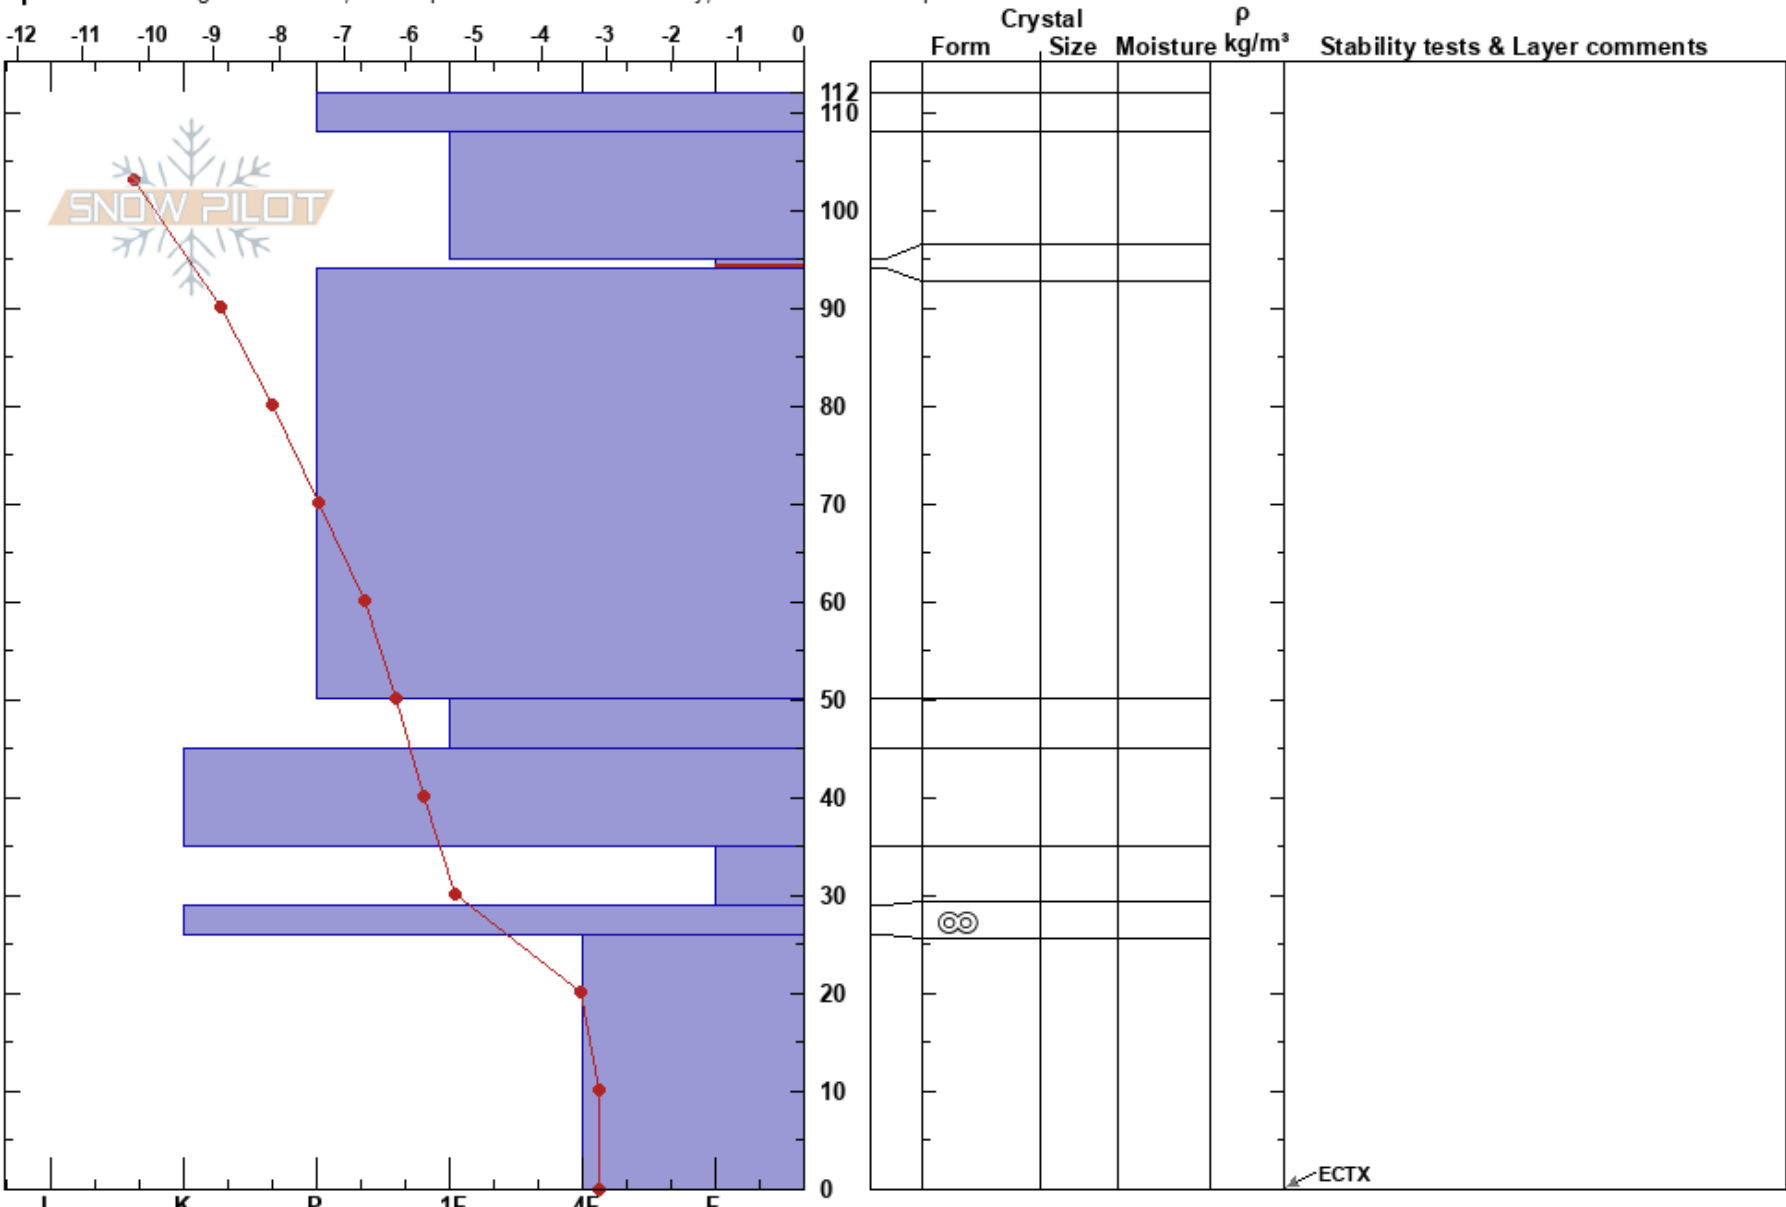

95-94cm:Problematic layer

Finland

Co-ord: 67.57520N, 24.22996E

Sky Cover: X

Elevation: 455 m

Slope Angle: 25°

Precipitation: NO

Aspect: SW

Wind Loading: no

Wind: SE Light Breeze

Specifics: Pit dug in a Ski Area; Pit is representative of backcountry; We snowmobiled slope

Notes: Varkaankurun seinämä