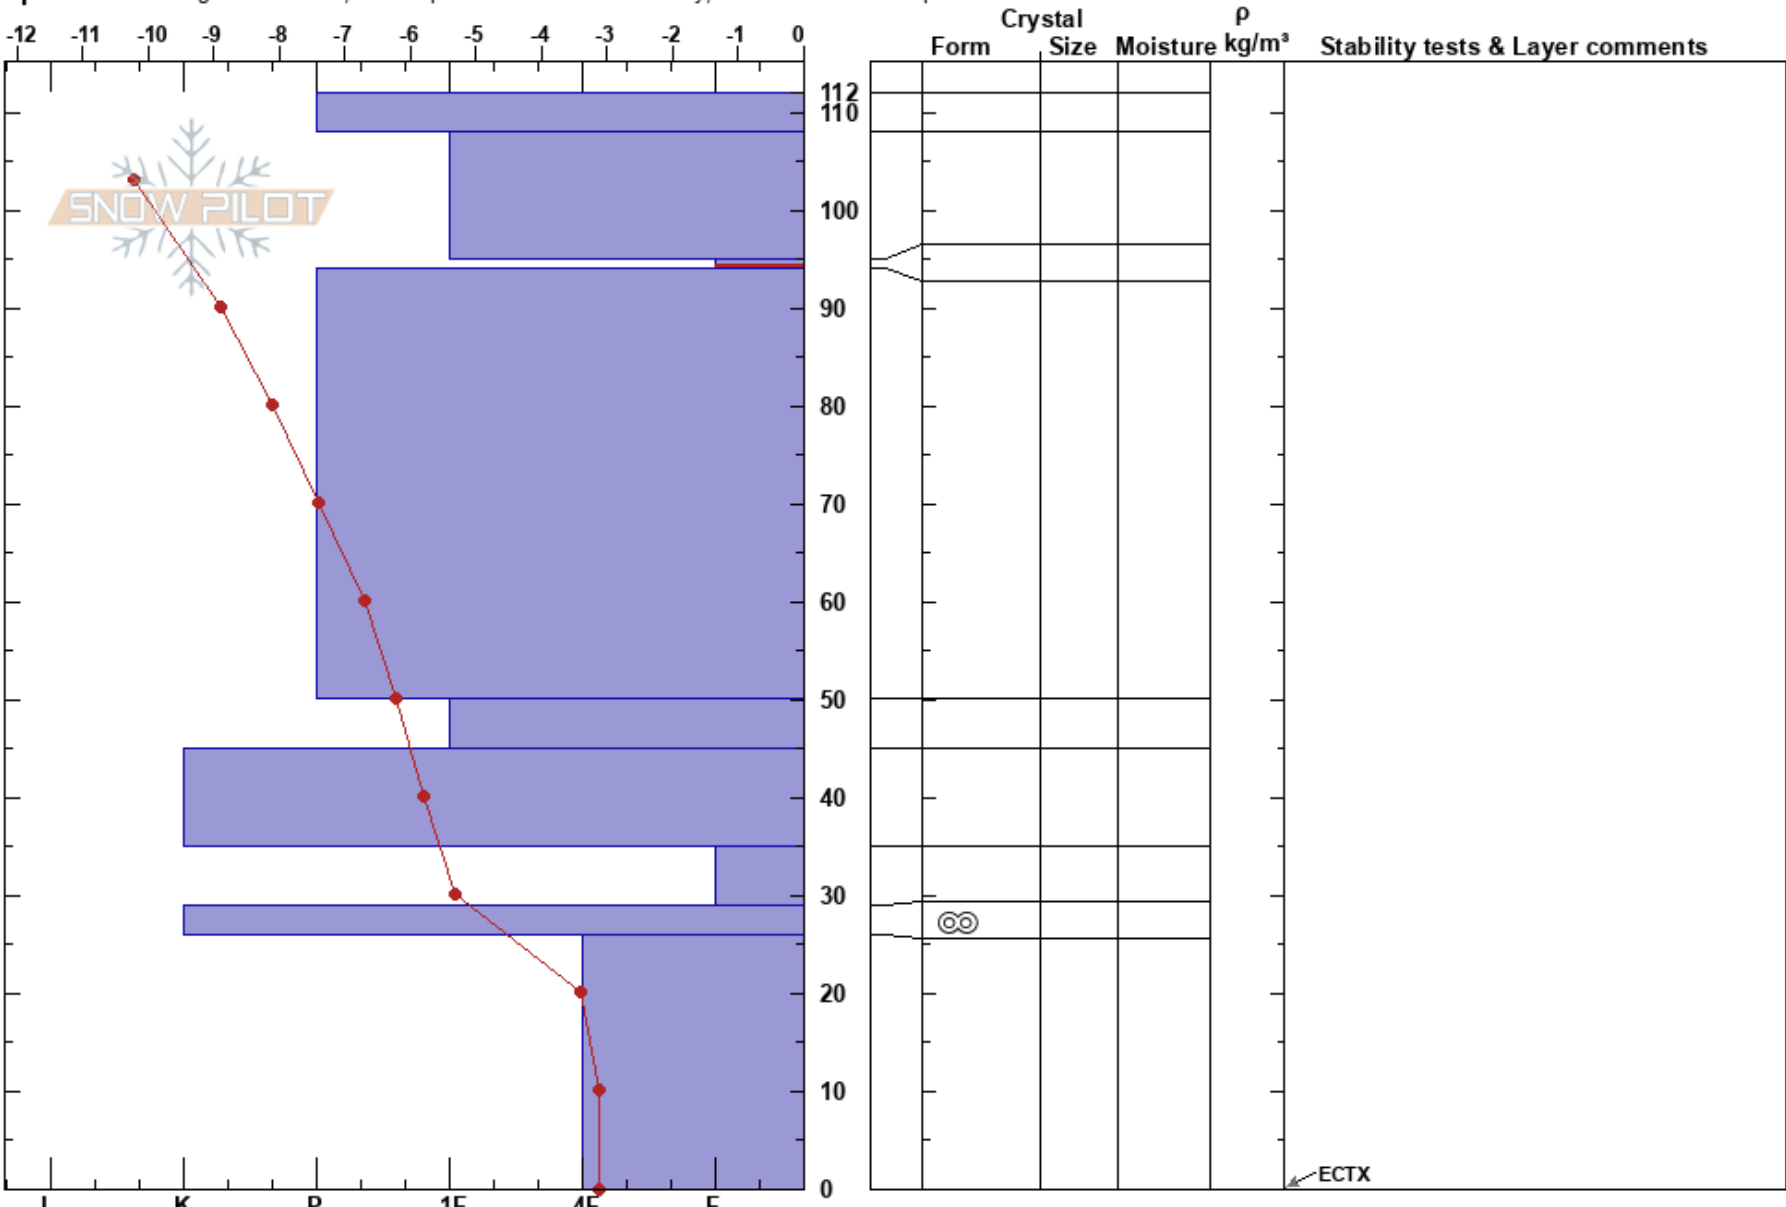

95-94cm: Problematic layer

Finland

Co-ord: 67.57520N, 24.22996E

Sky Cover: X

Elevation: 455 m

Slope Angle: 25°

Precipitation: NO

Aspect: SW

Wind Loading: no

Wind: SE Light Breeze

Specifics: Pit dug in a Ski Area; Pit is representative of backcountry; We snowmobiled slope

Notes: Varkaankurun seinämä