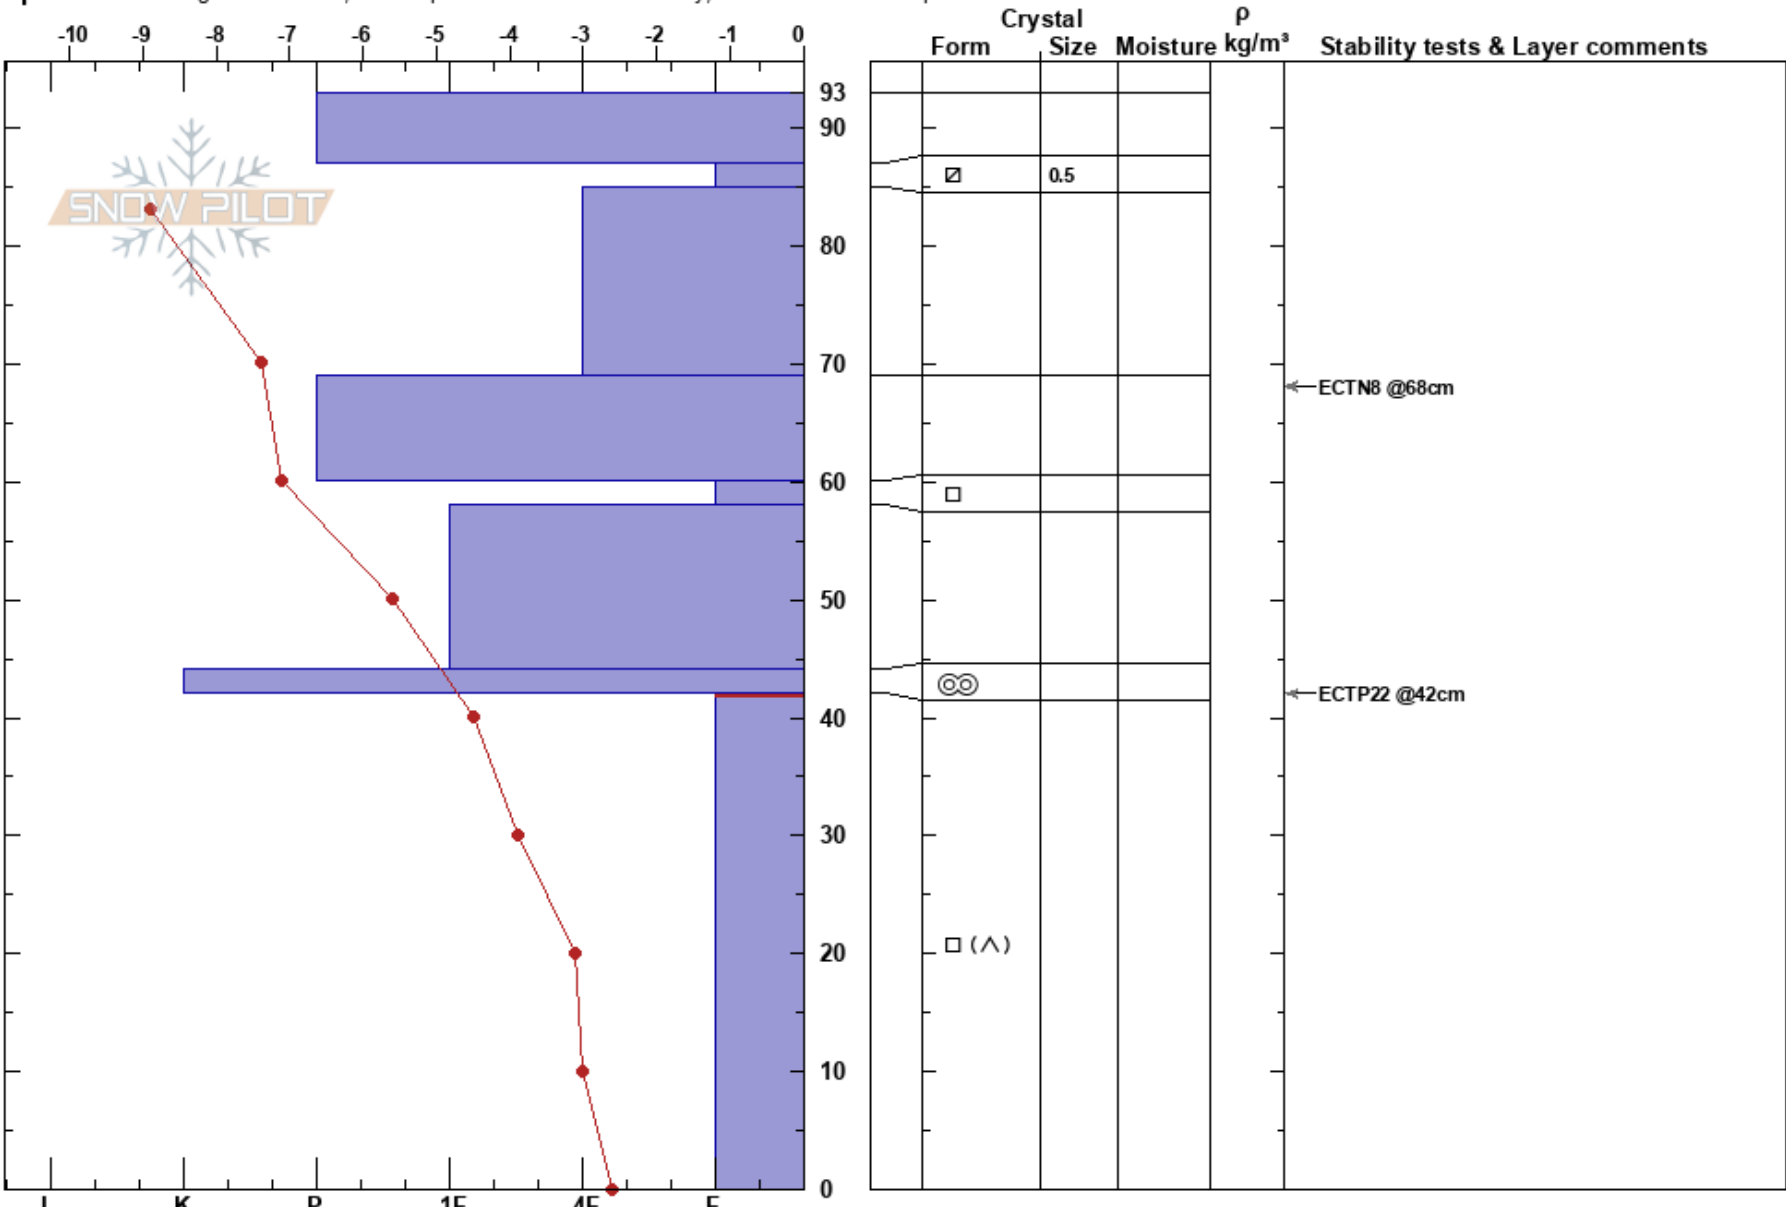

Air Temperature: -12.3°C PF:23

42-0cm: Problematic layer

Elevation: 455 m

Slope Angle: 23°

Sky Cover: X

Precipitation: NO

Aspect: NE

Wind Loading: no

Wind: SE Light Breeze

Specifics: Pit dug in a Ski Area; Pit is representative of backcountry; We snowmobiled slope

Notes: Varkaankurun seinämä