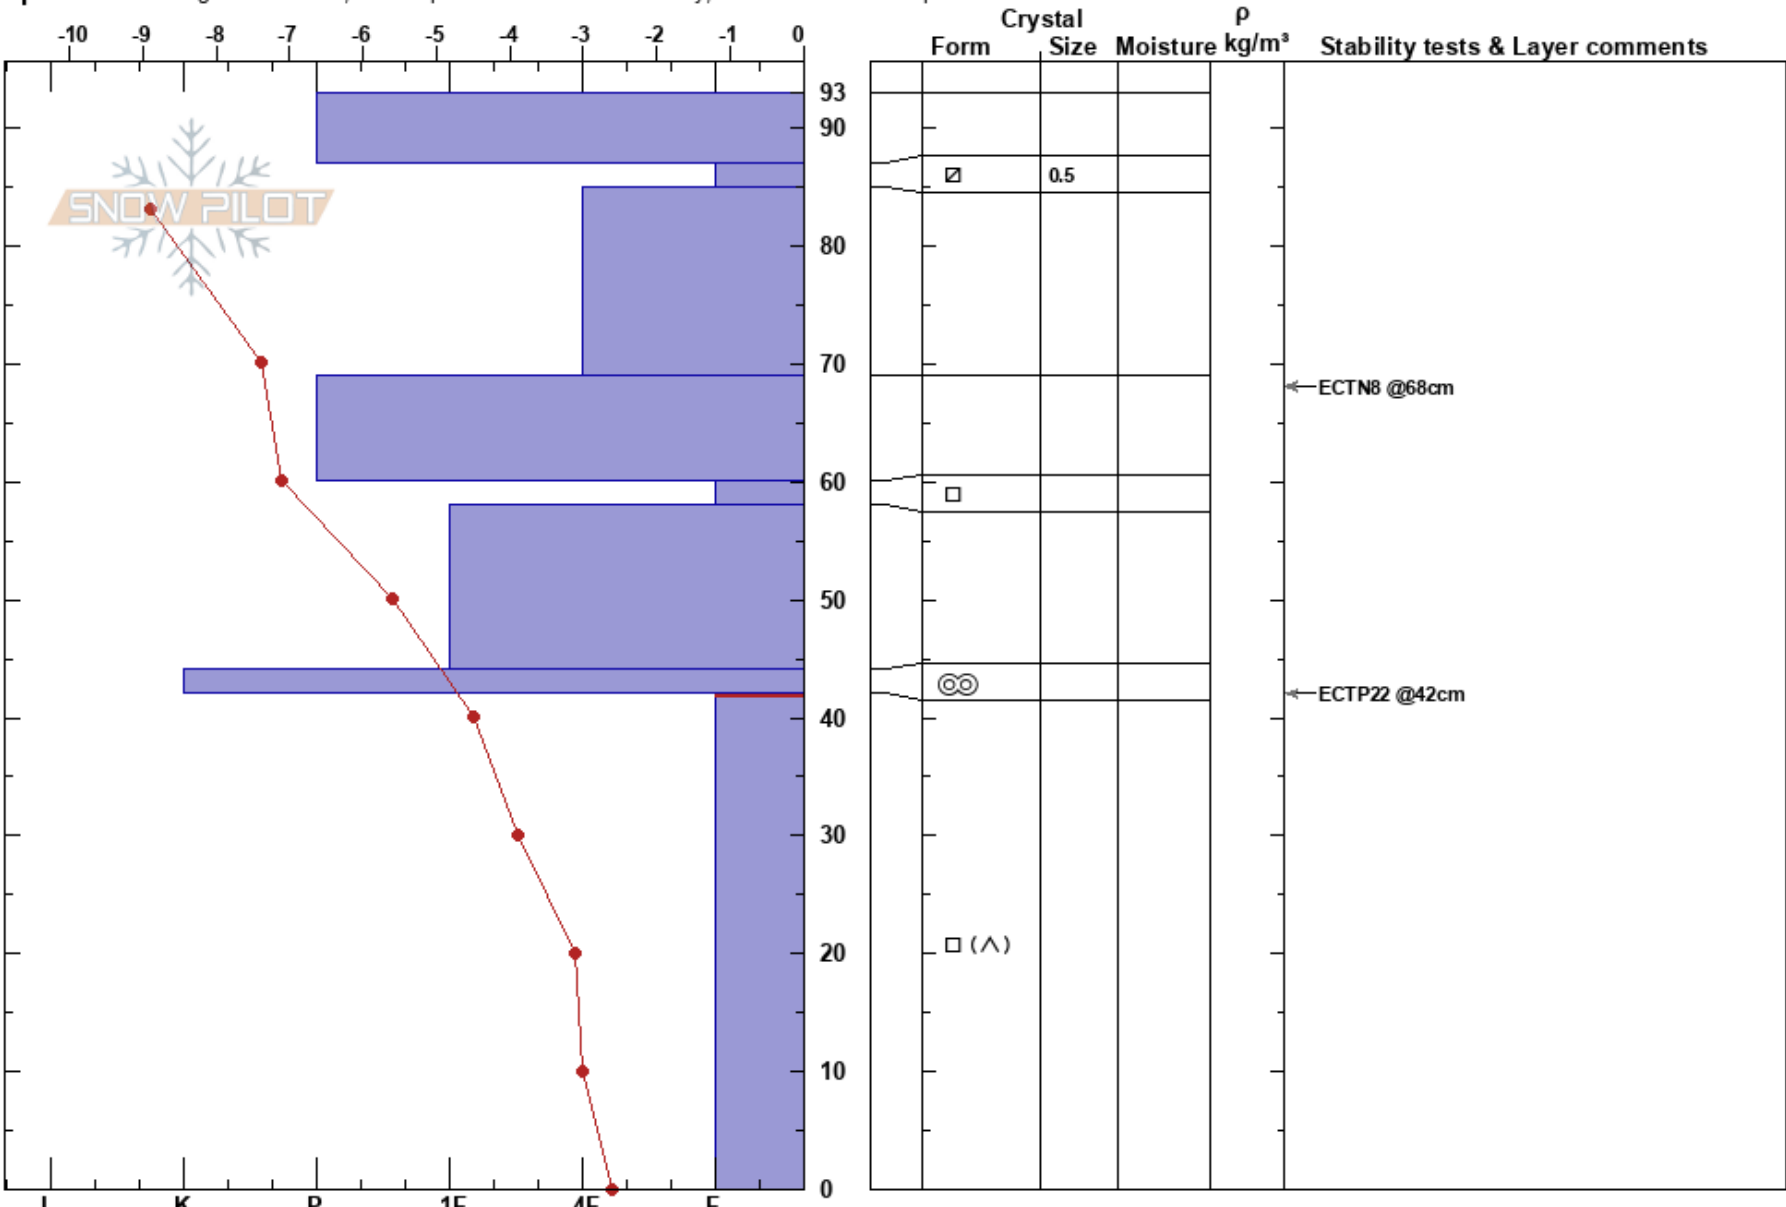

Finland

Co-ord: 67.57534N, 24.22771E

Sky Cover: X

Elevation: 455 m

Slope Angle: 23°

Precipitation: NO

Aspect: NE

Wind Loading: no

Wind: SE Light Breeze

Specifics: Pit dug in a Ski Area; Pit is representative of backcountry; We snowmobiled slope

Notes: Varkaankurun seinämä