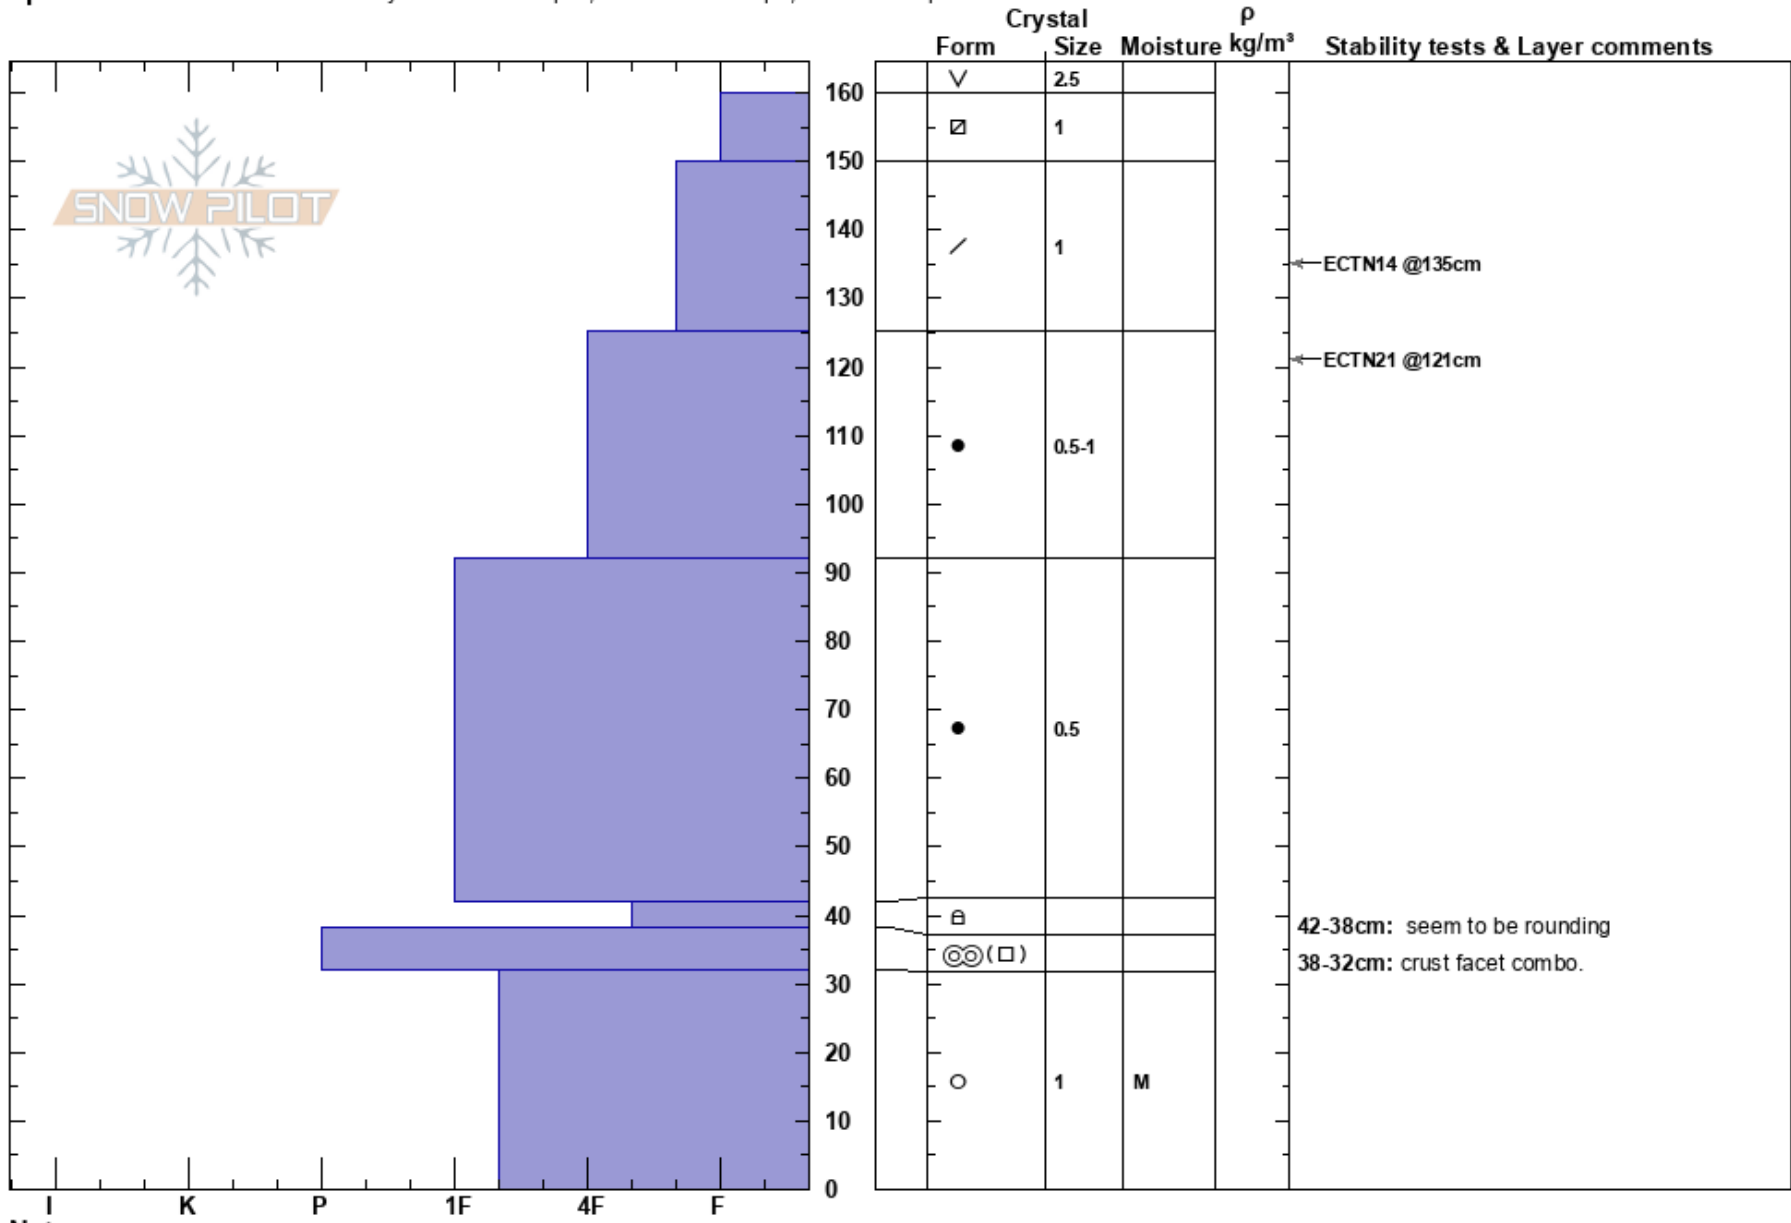

Sunburst Shoulder
 Chugach Range
 AK
 Elevation: 2000 ft
 Aspect: SW

Cole Greene
 12/21/2023 - 1:00pm
 Co-ord: 60.76776N, -149.20099W
 Slope Angle: 24°
 Wind Loading: no

Stability: Good
 Air Temperature: -11°C
 Sky Cover: FEW
 Precipitation: NO
 Wind: S Light Breeze

HS:160
 Layer Notes:
 42-38cm: seem to be rounding
 42-38cm: Problematic layer
 38-32cm: crust facet combo.

Specifics: Recent avalanche activity on different slopes; Ski tracks on slope; We skied slope