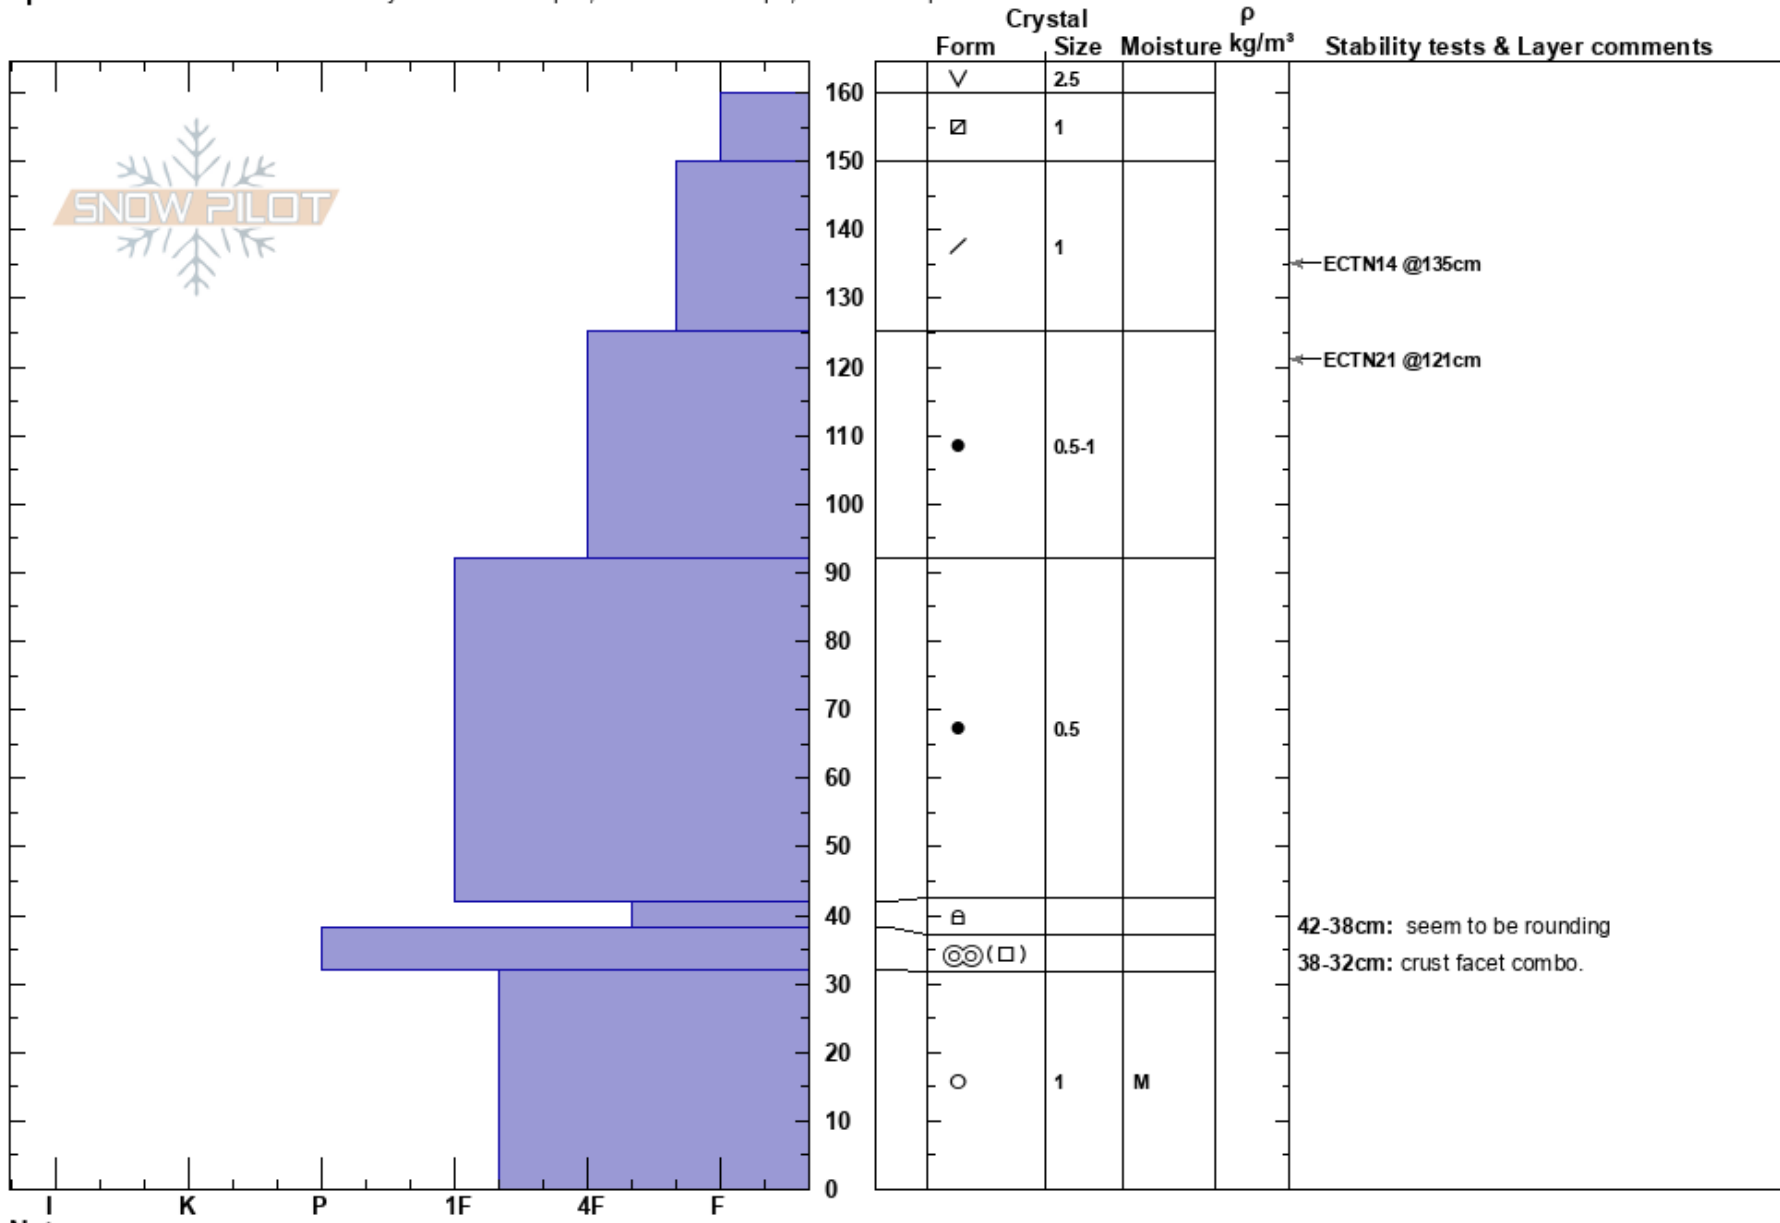

Sunburst Shoulder
 Chugach Range
 AK
 Elevation: 2000 ft
 Aspect: SW

Cole Greene
 12/21/2023 - 1:00pm
 Co-ord: 60.76776N, -149.20099W
 Slope Angle: 24°
 Wind Loading: no

Stability: Good
 Air Temperature: -11°C
 Sky Cover: FEW
 Precipitation: NO
 Wind: S Light Breeze

HS:160
 Layer Notes:
 42-38cm: seem to be rounding
 42-38cm: Problematic layer
 38-32cm: crust facet combo.

Specifics: Recent avalanche activity on different slopes; Ski tracks on slope; We skied slope