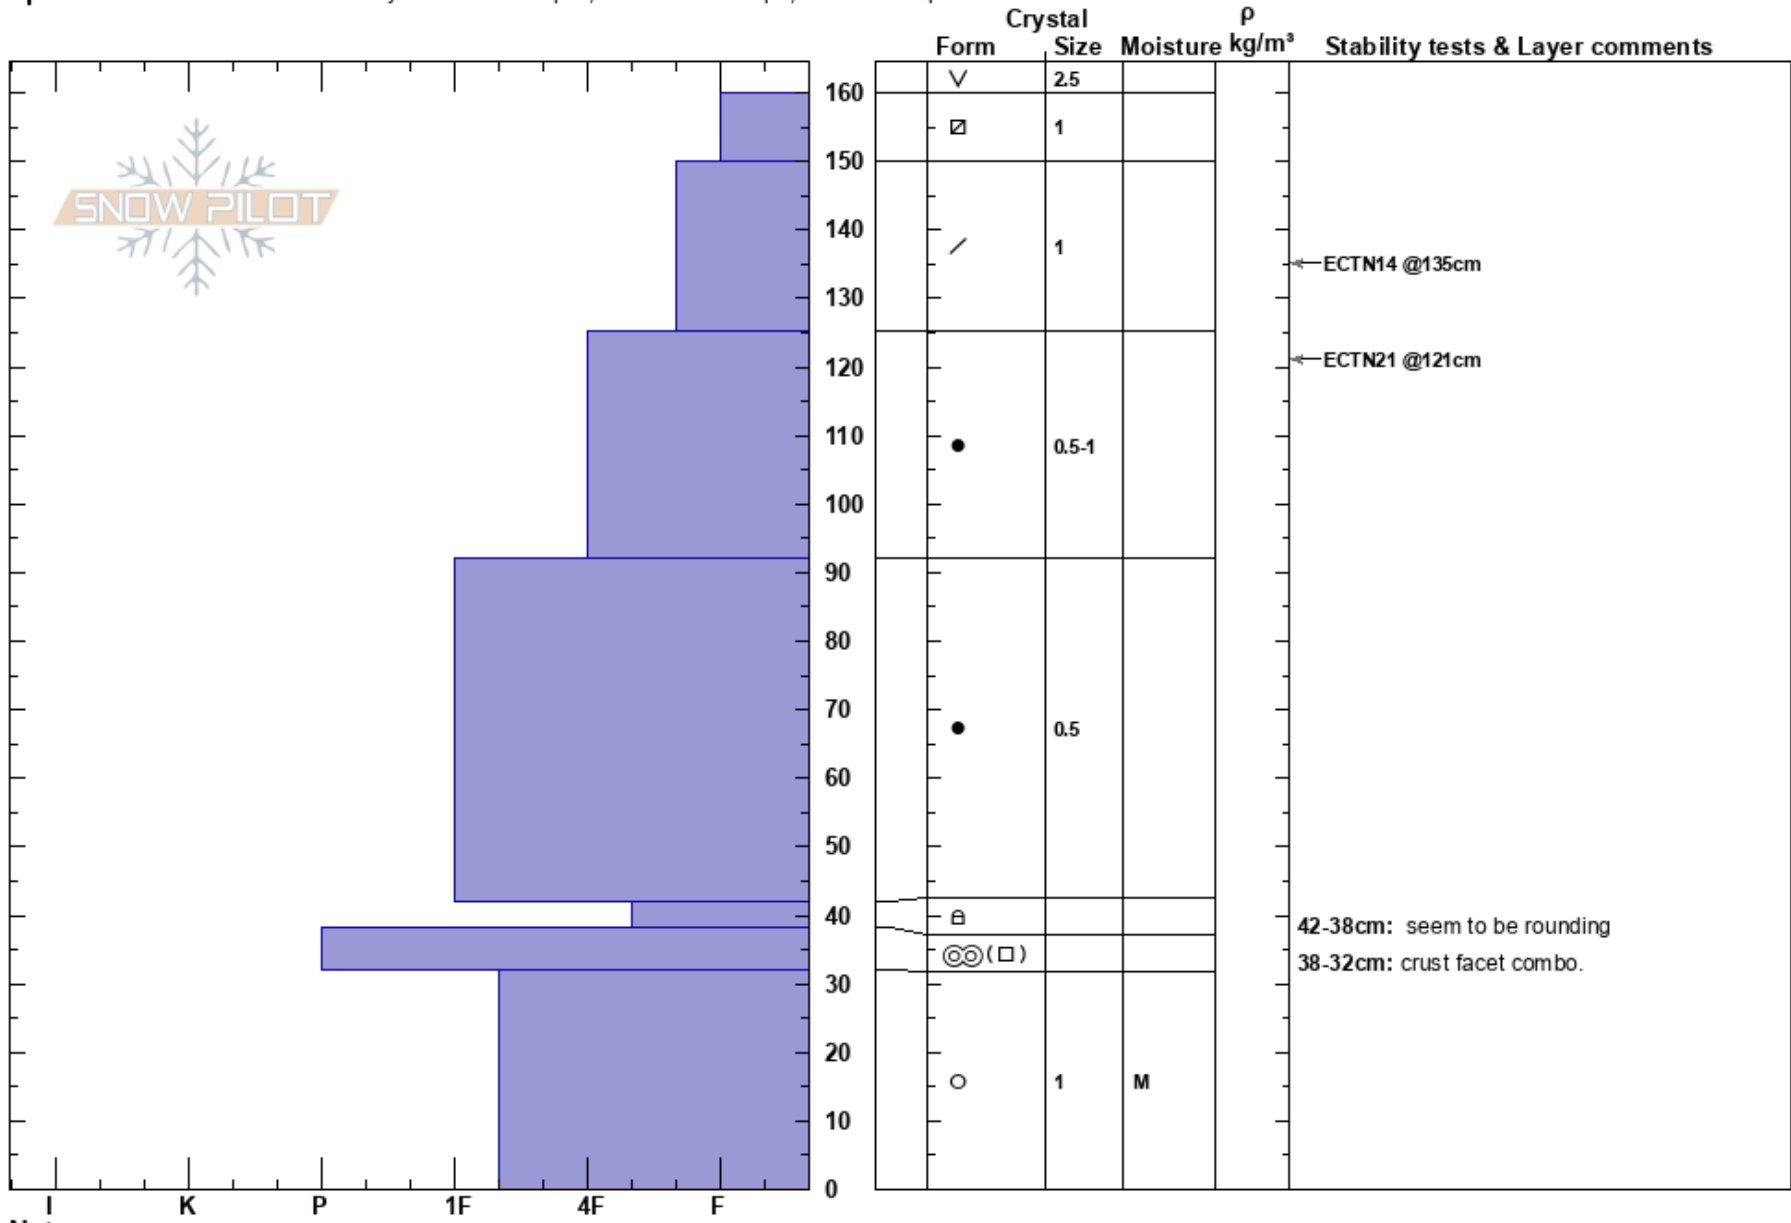

Sunburst Shoulder  
 Chugach Range  
 AK  
 Elevation: 2000 ft  
 Aspect: SW

Cole Greene  
 12/21/2023 - 1:00pm  
 Co-ord: 60.76776N, -149.20099W  
 Slope Angle: 24°  
 Wind Loading: no

Stability: Good HS:160  
 Air Temperature: -11°C  
 Sky Cover: FEW  
 Precipitation: NO  
 Wind: S Light Breeze

Layer Notes:  
 42-38cm: seem to be rounding  
 42-38cm: Problematic layer  
 38-32cm: crust facet combo.

Specifics: Recent avalanche activity on different slopes; Ski tracks on slope; We skied slope

Notes: