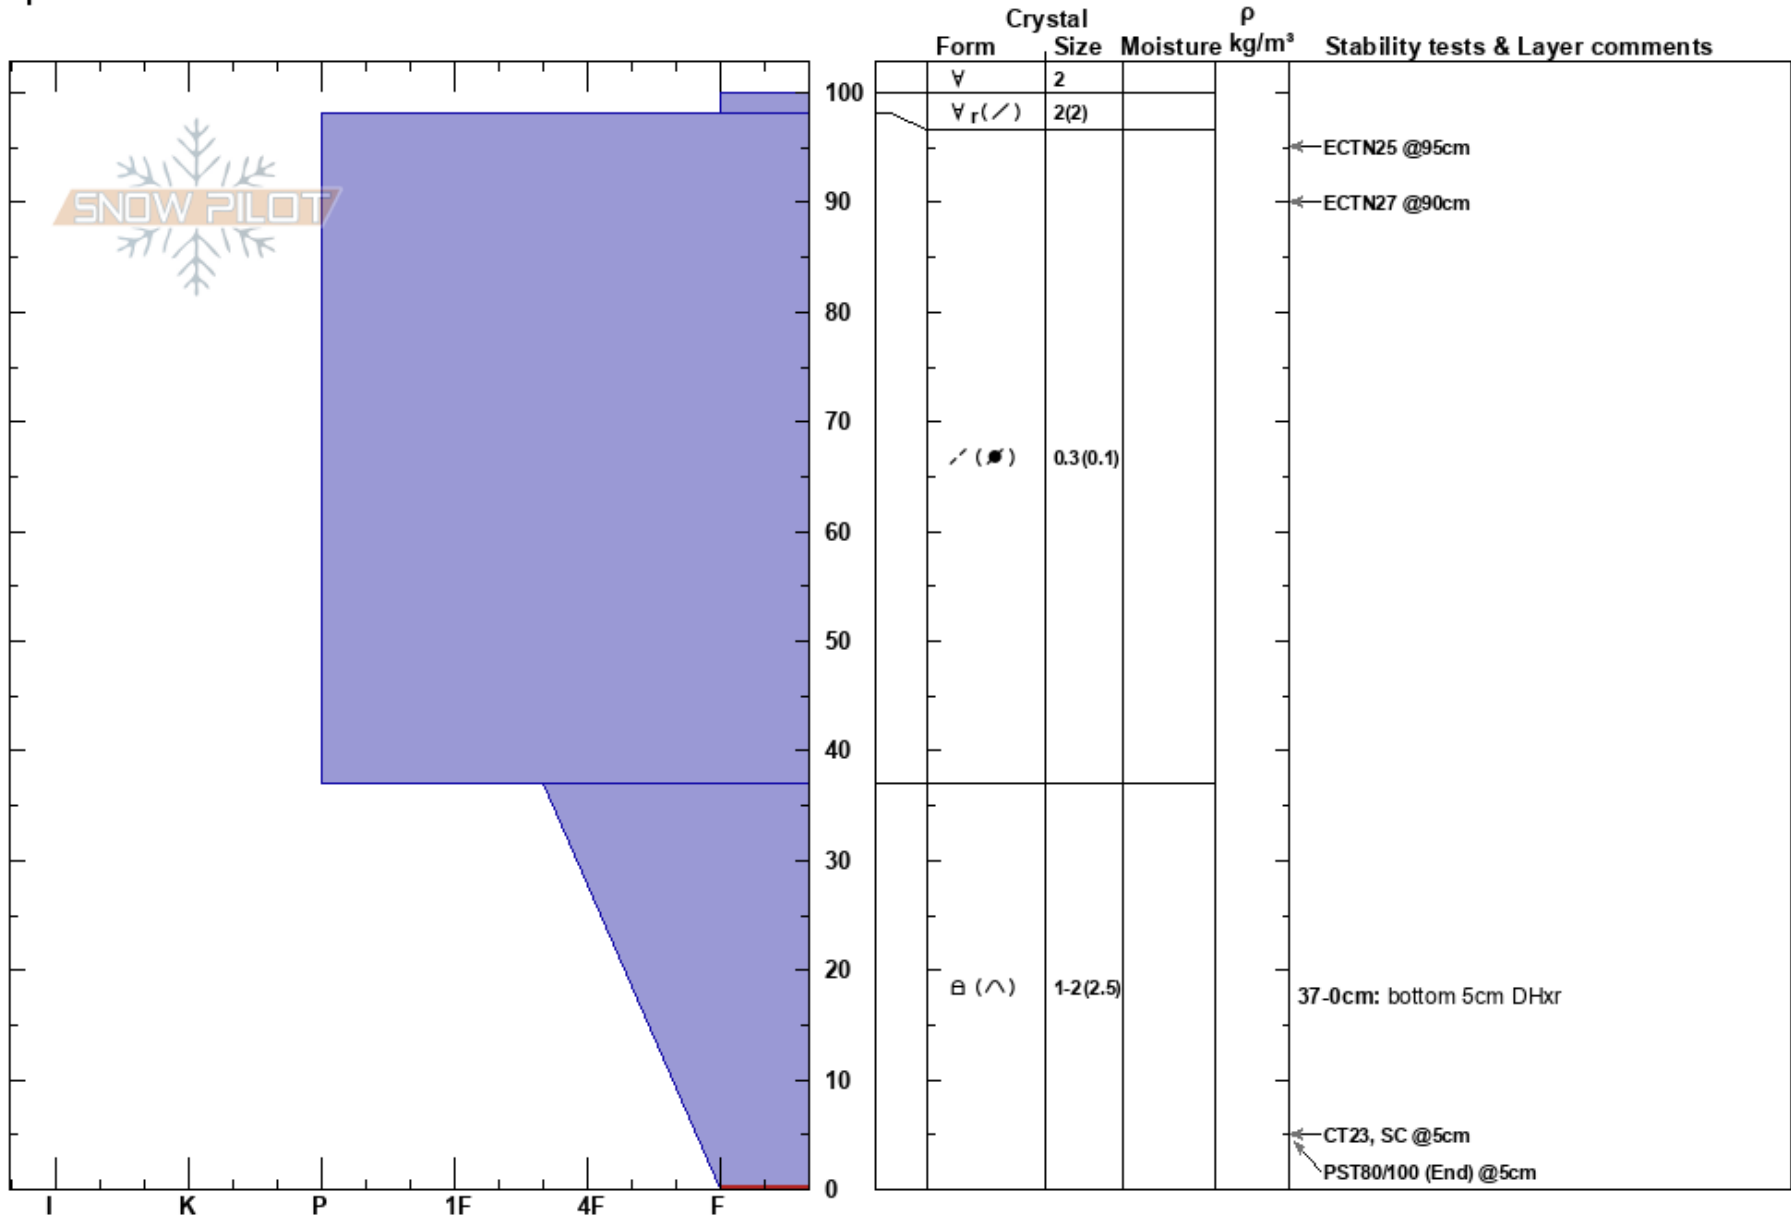

White Wing 9800' East
 Eastern Sierra Nevada
 CA
 Elevation: 9840 ft
 Aspect: E
 Specifics:

Everett Phillips
 12/21/2023 - 2:00pm
 Co-ord: 37.73261N, -119.04120W
 Slope Angle: 14°
 Wind Loading: previous

Stability:
 Air Temperature: -2°C
 Sky Cover: X
 Precipitation: NO
 Wind: E Moderate

HS:100
 PF:5
 PS:0
 37-0cm: bottom 5cm DHxr
 37-0cm: Problematic layer

Notes: Regretfully did not observe moisture content.