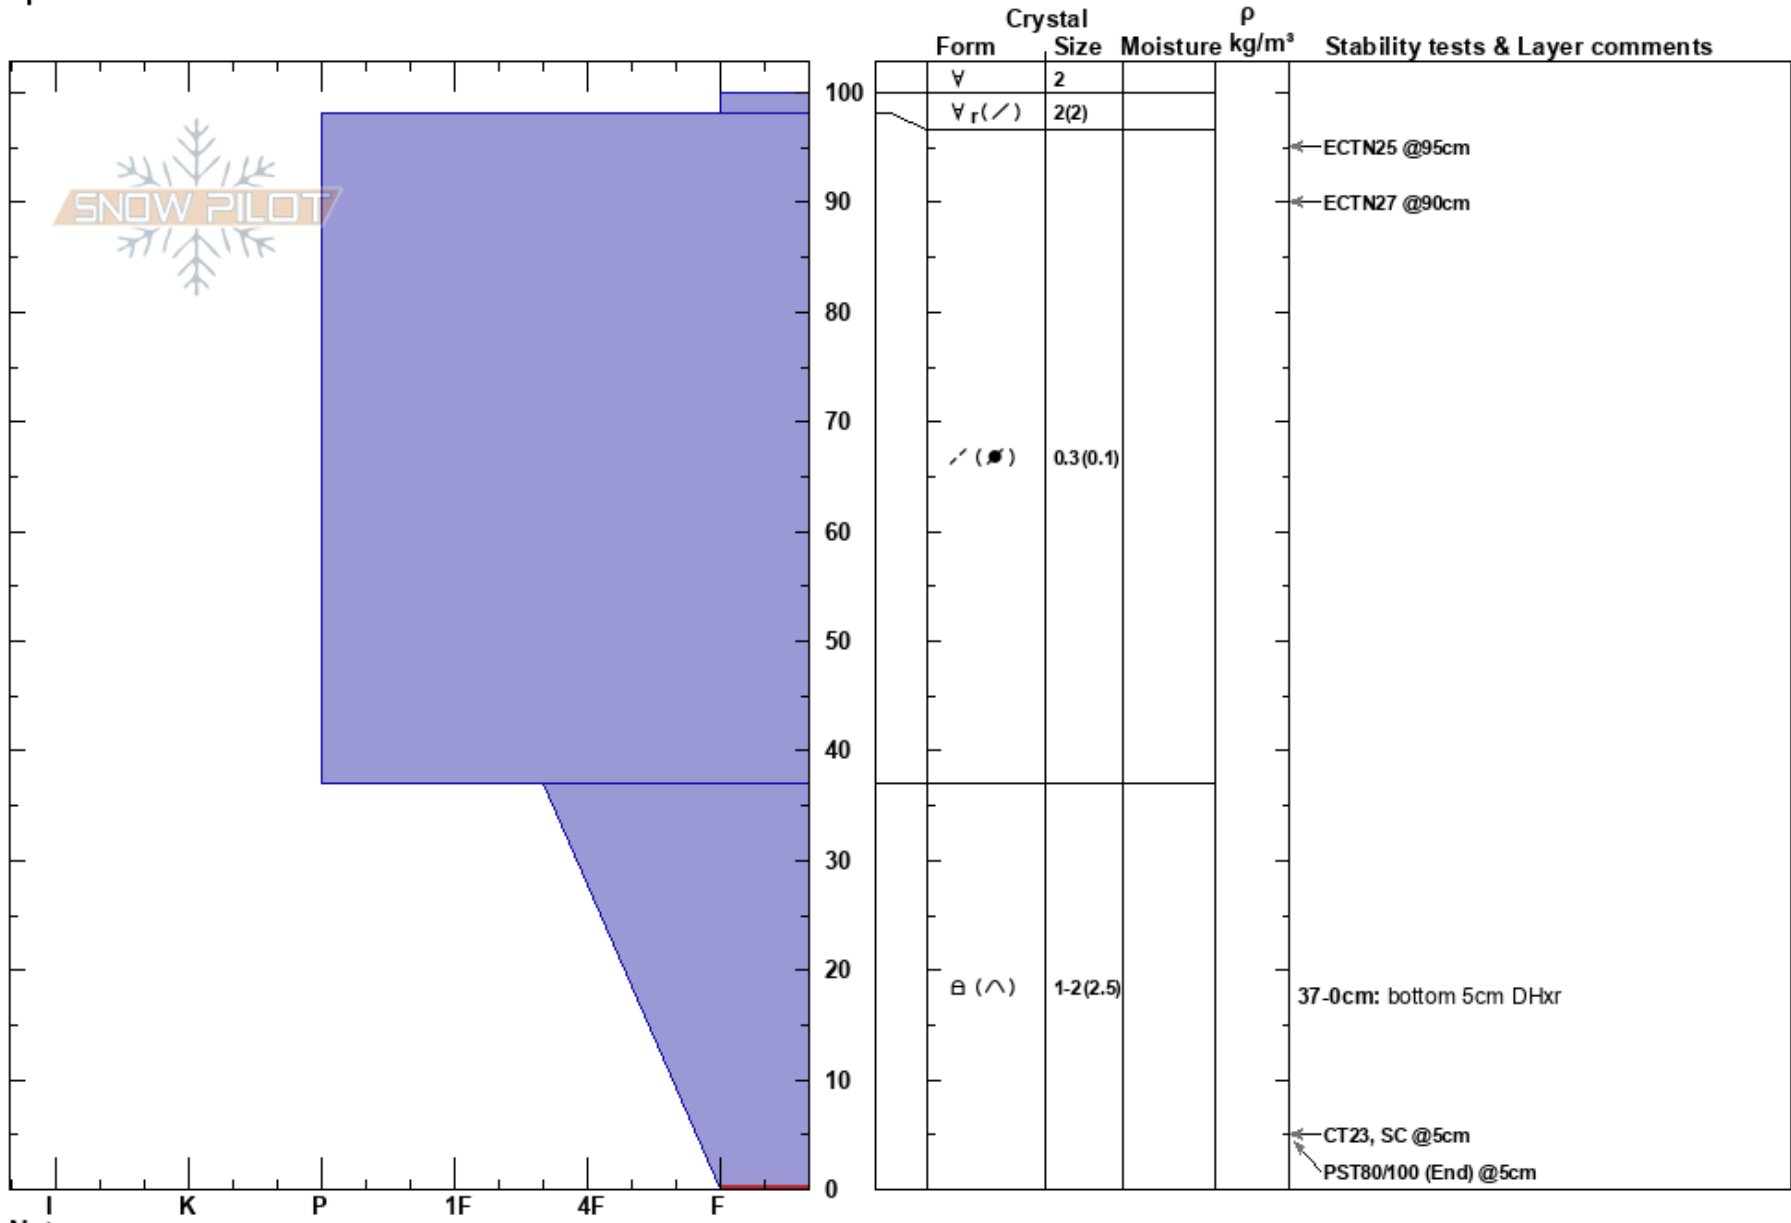

White Wing 9800' East  
 Eastern Sierra Nevada  
 CA  
 Elevation: 9840 ft  
 Aspect: E  
 Specifics:

Everett Phillips  
 12/21/2023 - 2:00pm  
 Co-ord: 37.73261N, -119.04120W  
 Slope Angle: 14°  
 Wind Loading: previous

Stability:  
 Air Temperature: -2°C  
 Sky Cover: X  
 Precipitation: NO  
 Wind: E Moderate

HS:100  
 PF:5  
 PS:0  
 37-0cm: bottom 5cm DHxr  
 37-0cm: Problematic layer

Notes: Regretfully did not observe moisture content.