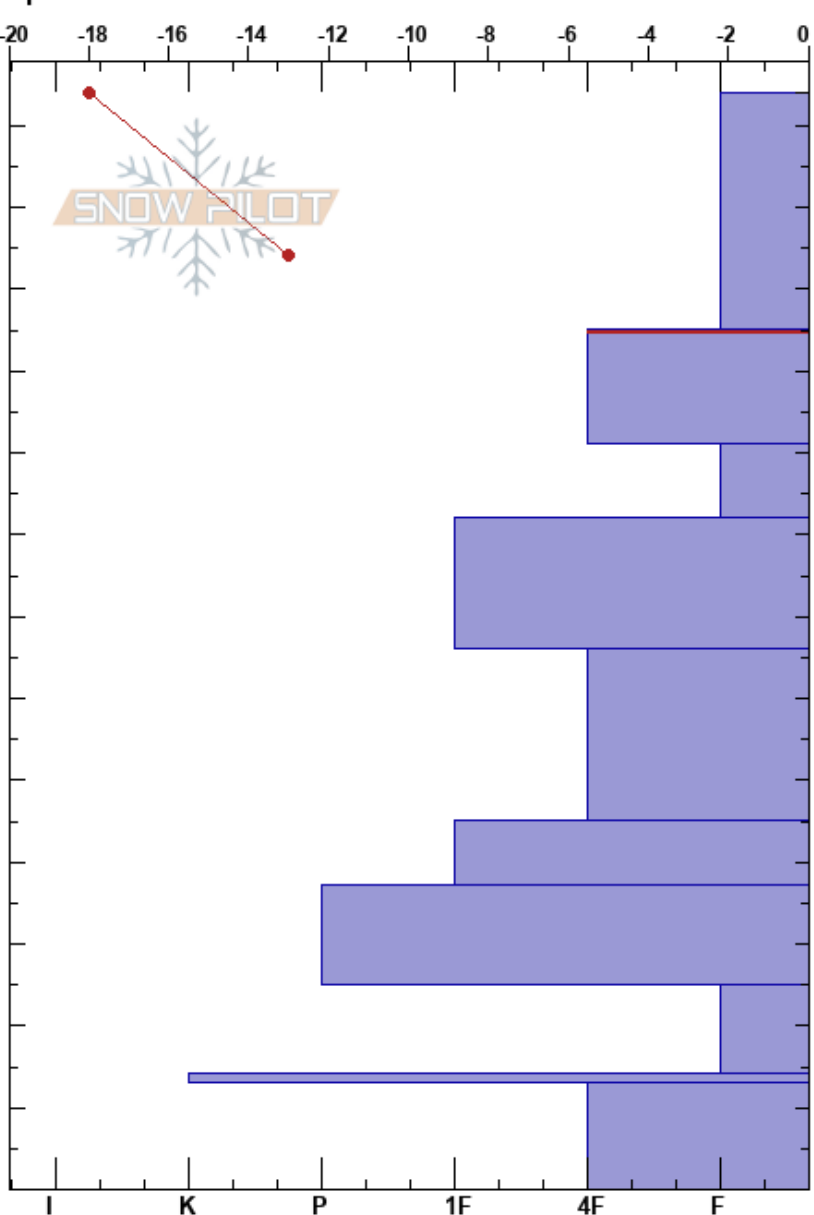

Microdot South
 Hatcher Pass
 AK
 Elevation: 4025 ft
 Aspect: S
 Specifics:

Michael Kerst
 12/21/2023 - 10:00am
 Co-ord: 61.79029N, -149.26402W
 Slope Angle: 25°
 Wind Loading:

Stability: **HS:134**
 Air Temperature: -14°C **PF:40**
 Sky Cover: FEW **PS:15**
 Precipitation: NO
 Wind: Calm
Layer Notes:
 105-91cm: Problematic layer
 14-13cm: icy grains interlaced

Height (cm)	Crystal		Moisture	ρ kg/m ³	Stability tests & Layer comments
	Form	Size			
134	☐	0.5			
130					
120	/	0.5-1	D		← STE @119cm stellars ← CT6, Q2 @119cm x2 PC yet planar
110					
100	•	0.5	D		
90	•	1	D		← CT12, Q1 @92cm x2 SP ← ECTP23 @92cm SC
80	☐	1-1.5	D		
70					
60	☐	1	D		
50					
40	⊖	1	D		
30	⊖	1	M		
20	^	2-3	M		← CT16, Q1 @20cm x2 SC
10	^	3	M		
0	^	4	M		14-13cm: icy grains interlaced