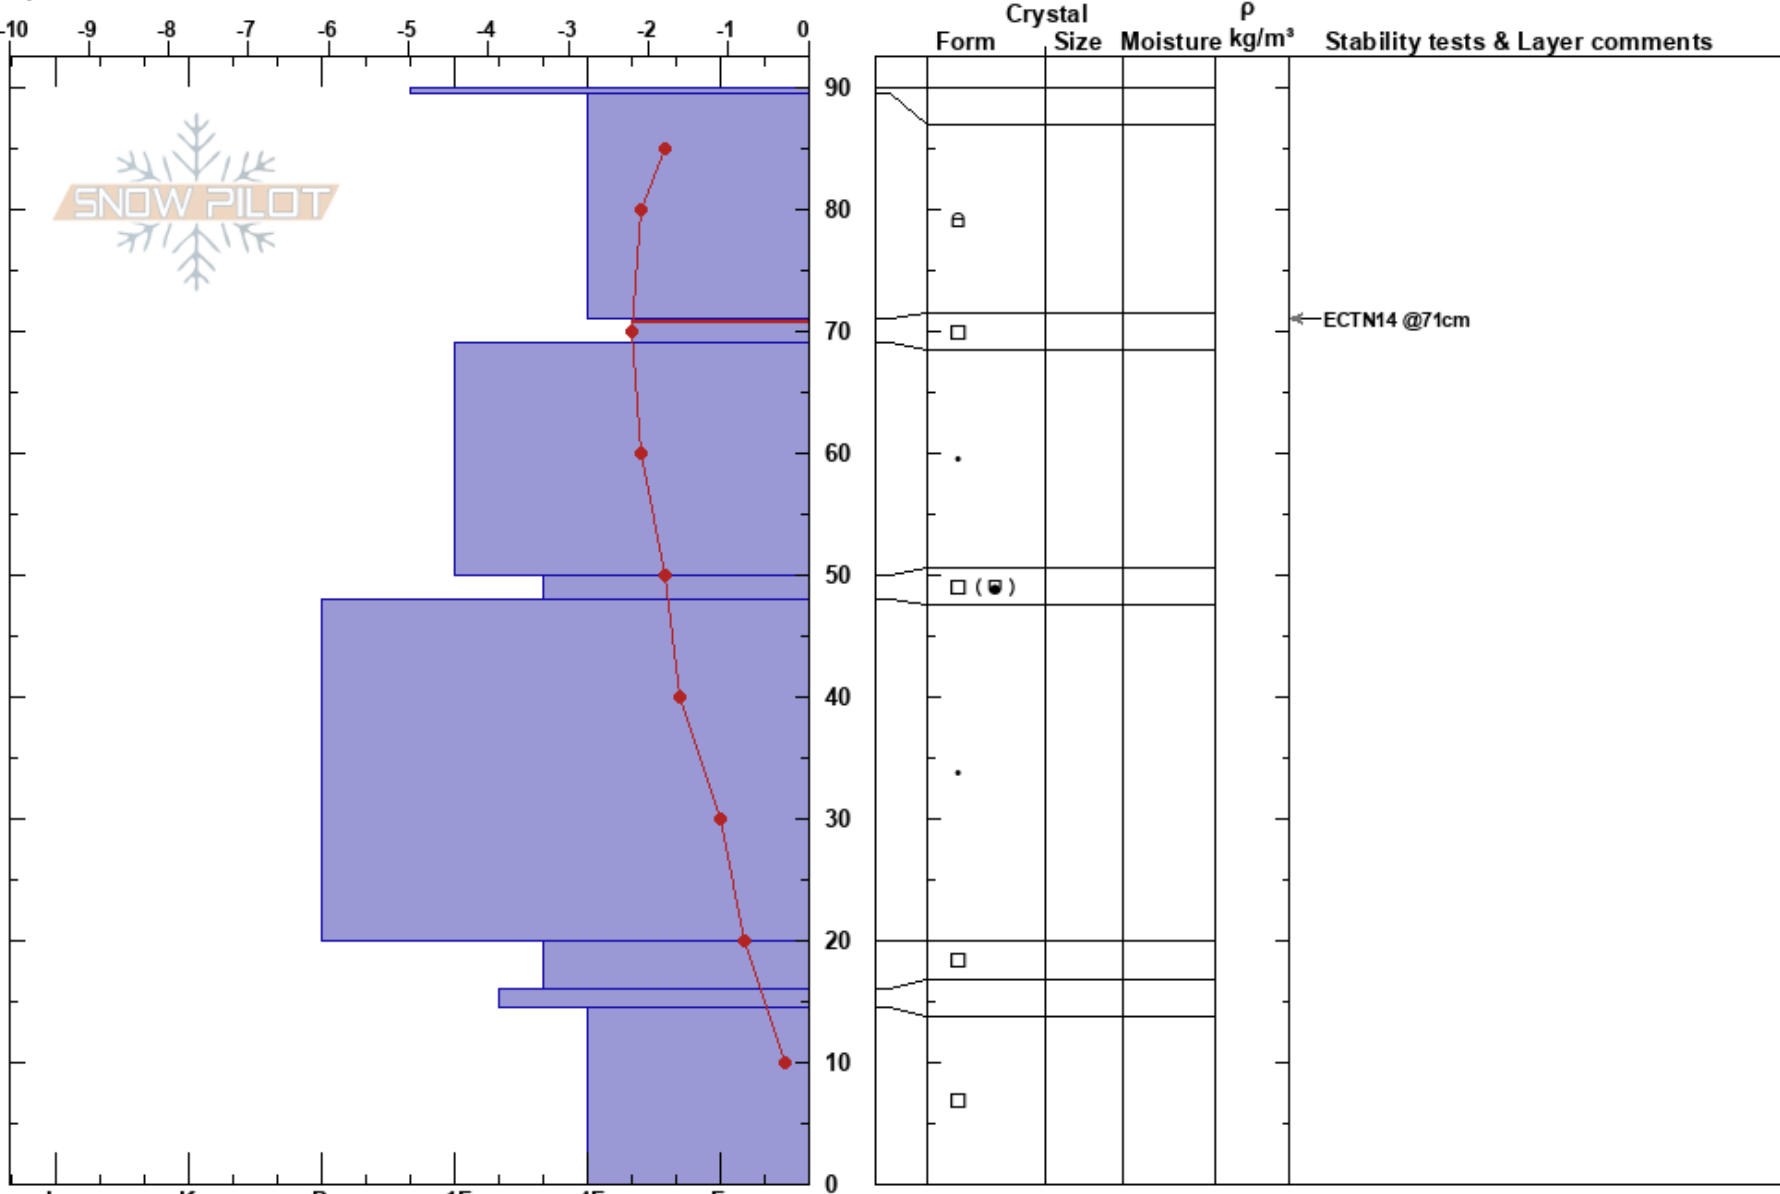

Chicken Hill #1'
 Bear River Range
 UT
 Elevation: 8900 ft
 Aspect: N

toby weed
 12/21/2023 - 1:30pm
 Co-ord: 41.91476N, -111.62962W
 Slope Angle: 11°
 Wind Loading:

Stability:
 Air Temperature: 1.6°C
 Sky Cover: BKN
 Precipitation: NO
 Wind: Calm
 HS:90
 PF:20
 PS:5
 Layer Notes:
 71-69cm: Problematic layer

Specifics: Ski tracks on slope; We skied slope

Notes: I K P 1F 4F F