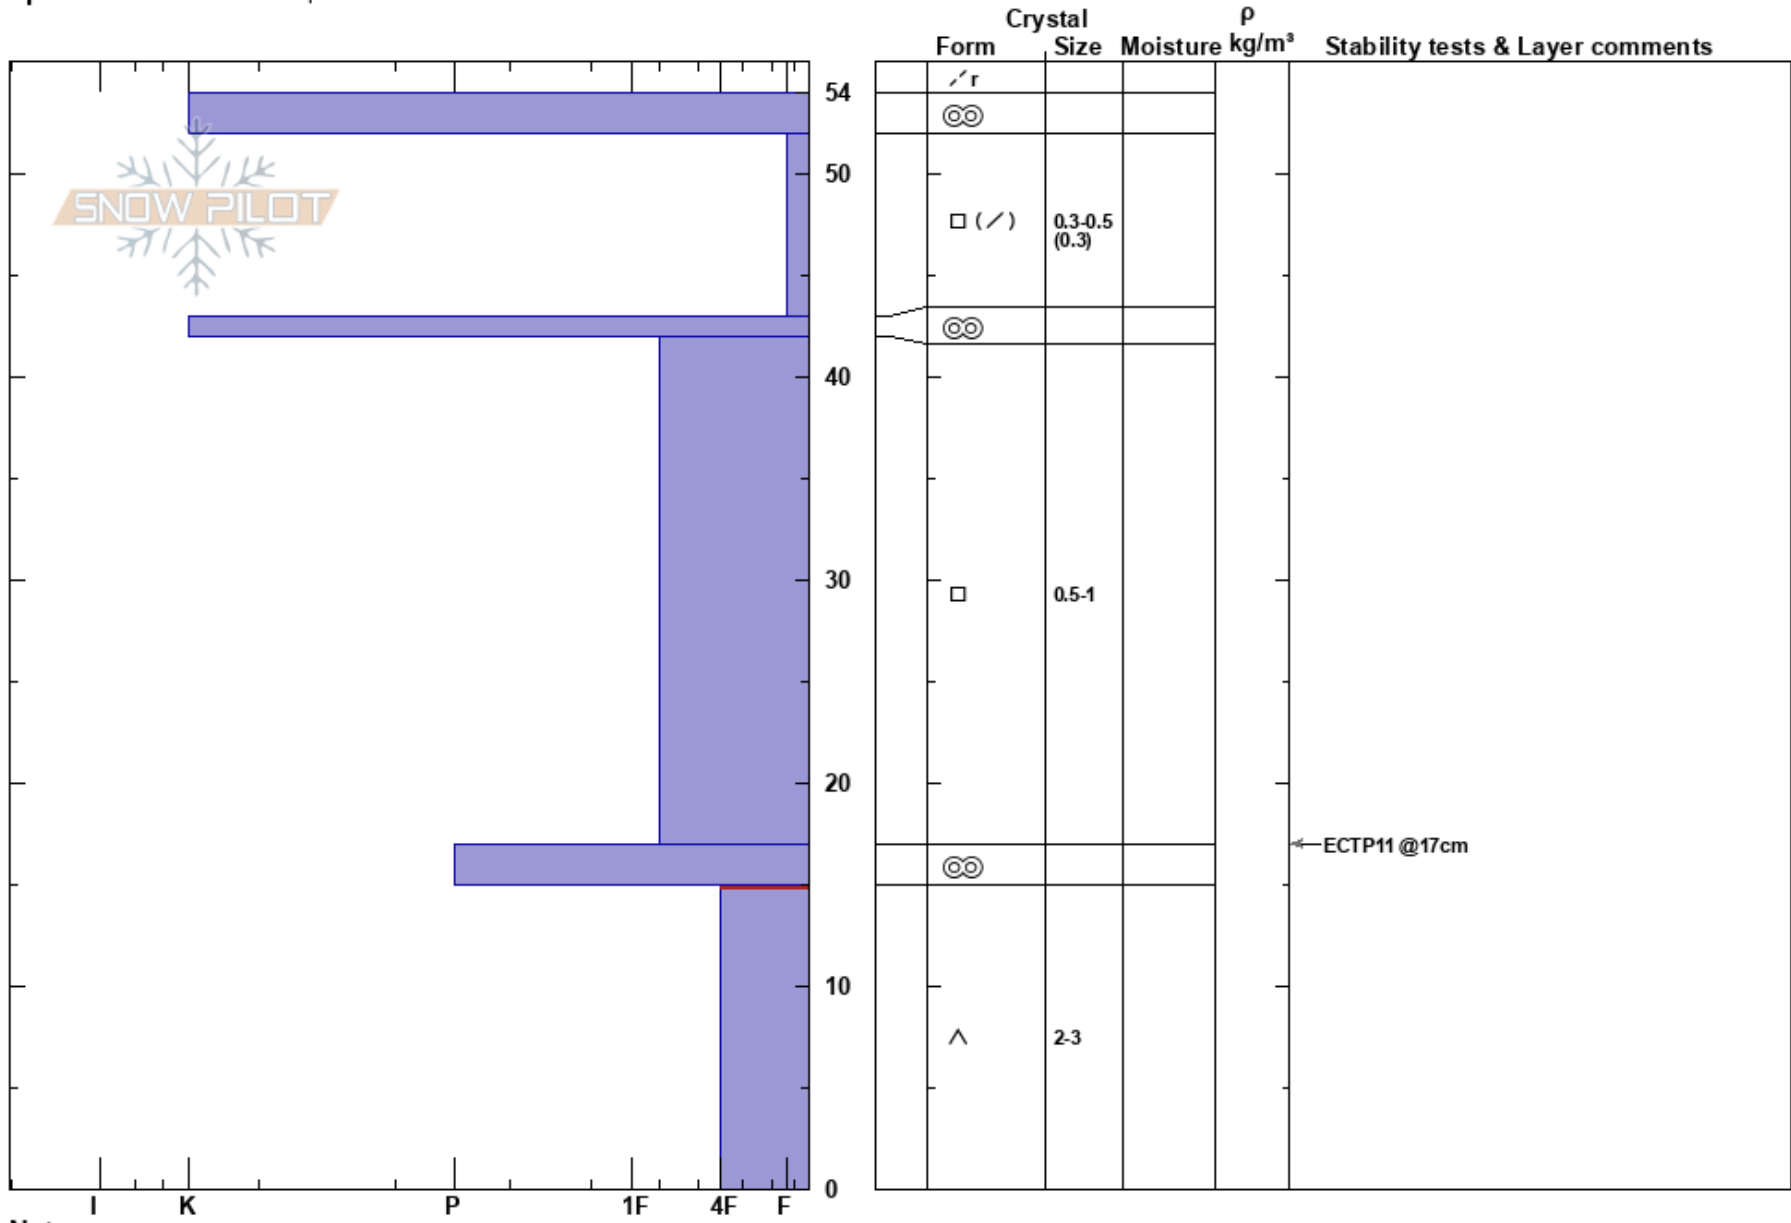

Glacier Mountain
 Vail/Summit County
 CO
Elevation: 12200 ft
Aspect: SE
Specifics: Ski tracks on slope

Andrew McWilliams
 12/21/2023 - 1:00pm
Co-ord: 39.55861N, -105.87758W
Slope Angle: 32°
Wind Loading: no

Stability:
Air Temperature: -5°C
Sky Cover: BKN
Precipitation: S-1
Wind: NW Moderate

HS:54
PF:50
PS: 15
 15-0cm: Problematic layer

Notes: