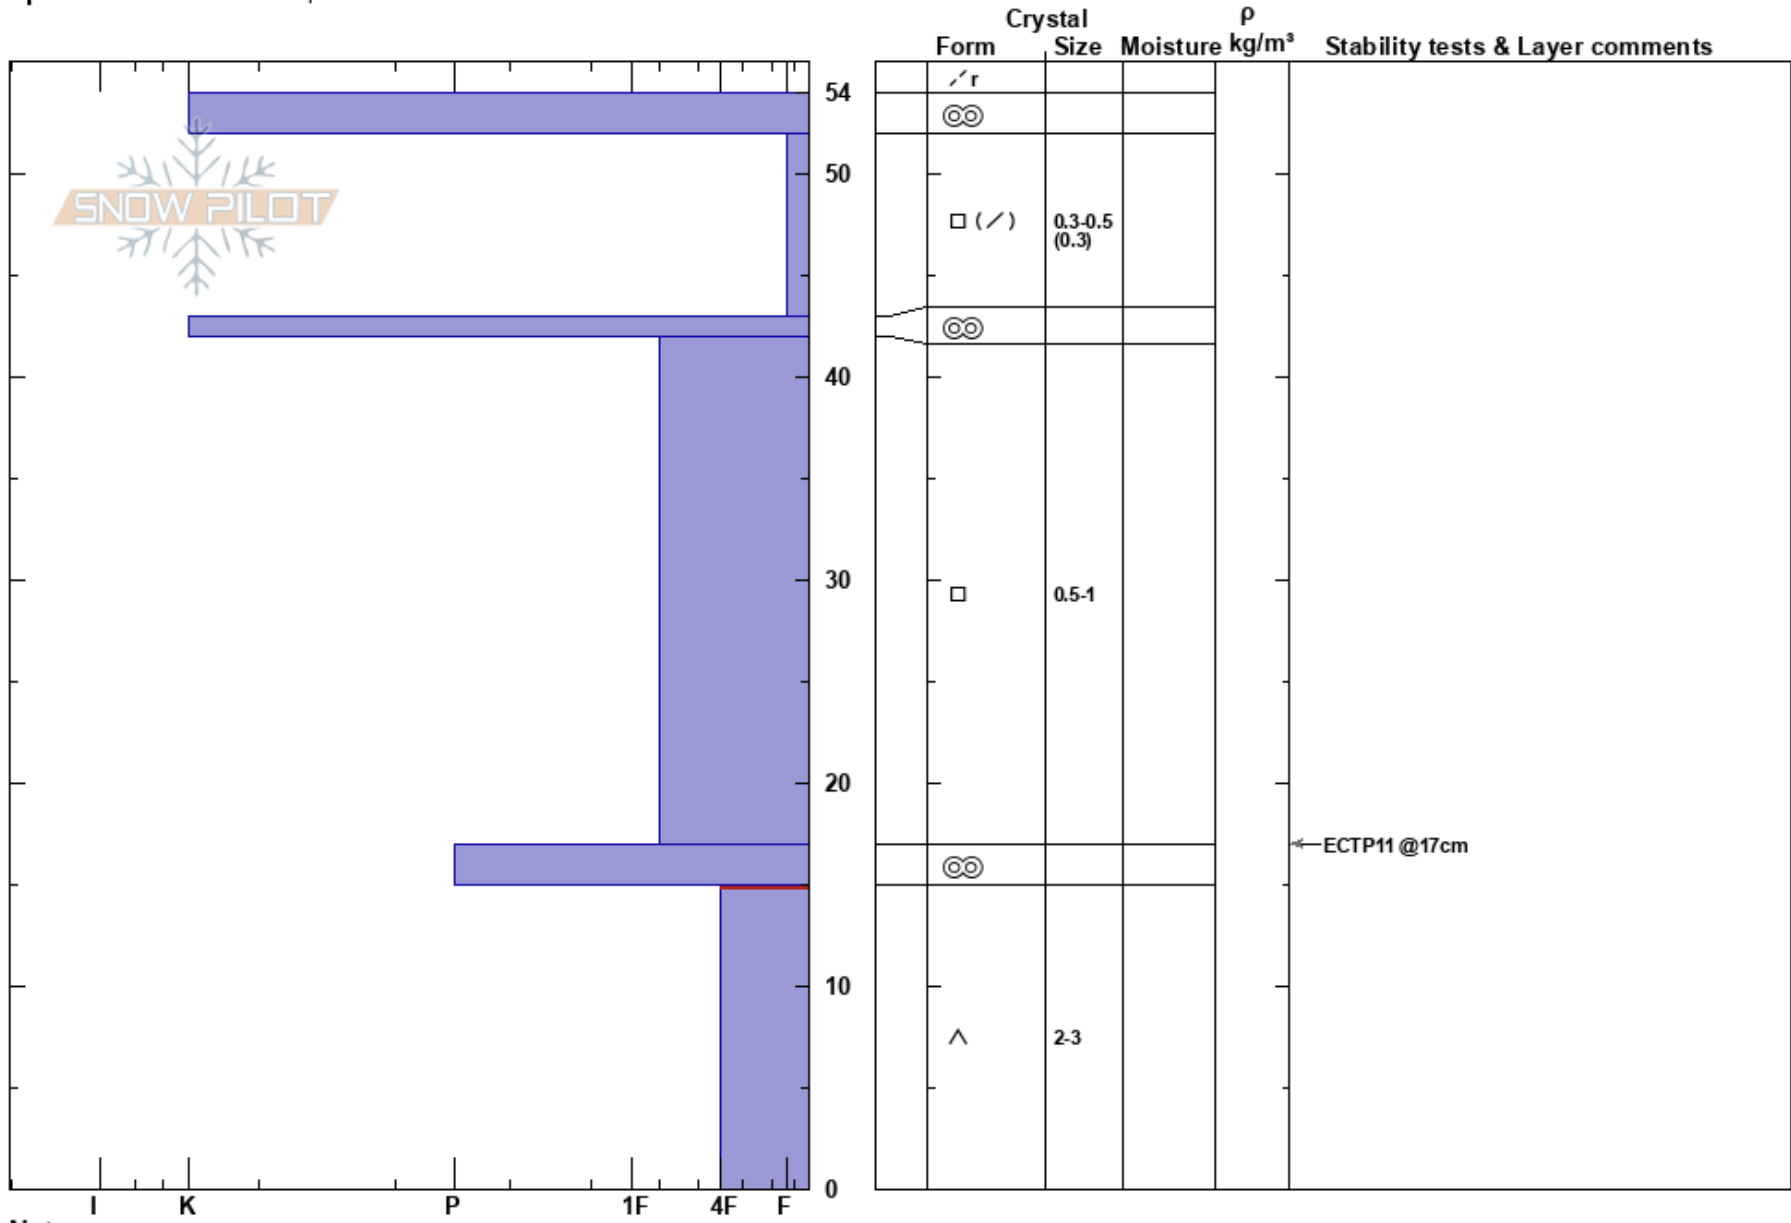

Glacier Mountain
 Vail/Summit County
 CO
Elevation: 12200 ft
Aspect: SE
Specifics: Ski tracks on slope

Andrew McWilliams
 12/21/2023 - 1:00pm
Co-ord: 39.55861N, -105.87758W
Slope Angle: 32°
Wind Loading: no

Stability:
Air Temperature: -5°C
Sky Cover: BKN
Precipitation: S-1
Wind: NW Moderate

HS:54
PF:50
PS: 15

Layer Notes:
 15-0cm: Problematic layer

Notes: