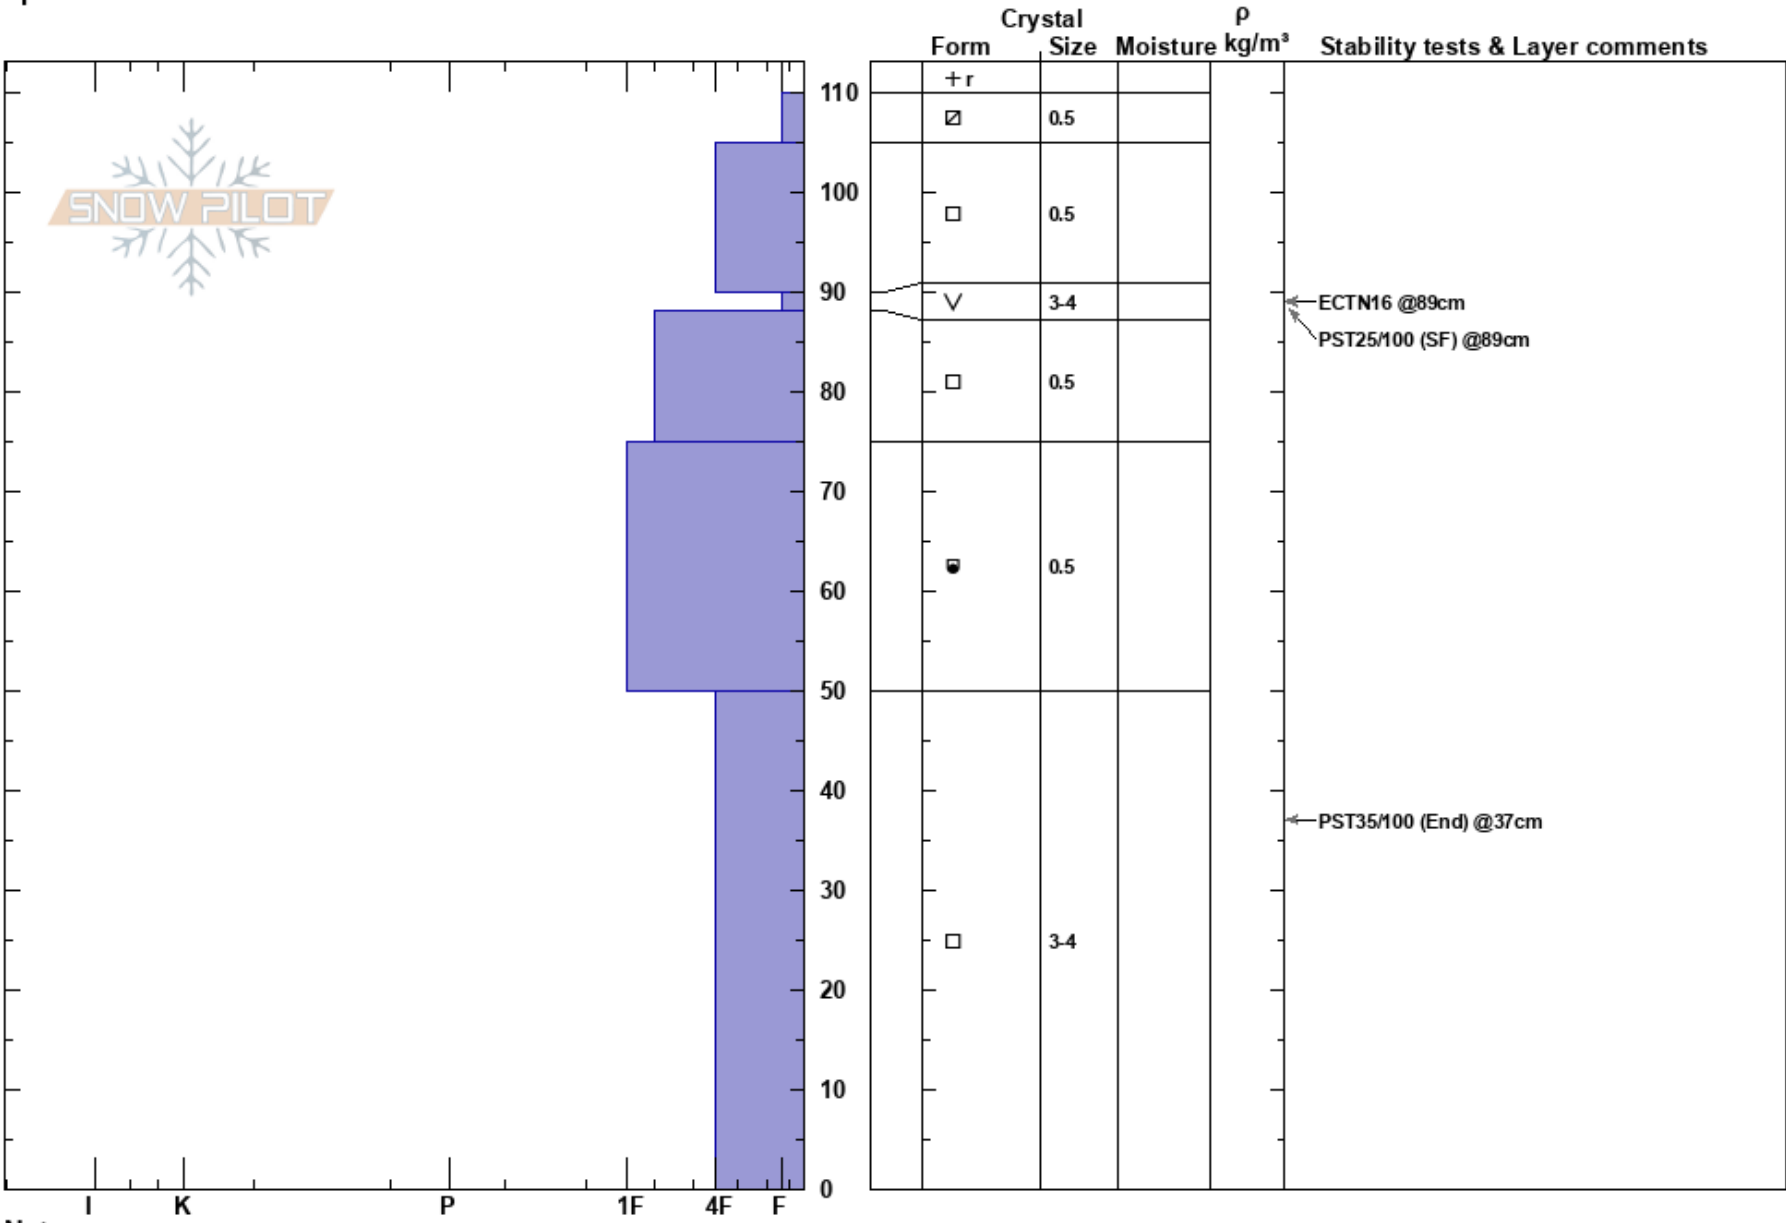

Abrahams, East Vail
 Gore Range
 CO
Elevation: 11000 ft
Aspect: 30°
Specifics:

Jason Konigsberg
 12/21/2023 - 12:00pm
Co-ord: 39.60351N, -106.29719W
Slope Angle: 28°
Wind Loading:

Stability: Good
Air Temperature:
Sky Cover: OVC
Precipitation:
Wind: Calm

HS: 110
 50-0cm: Problematic layer

Notes: