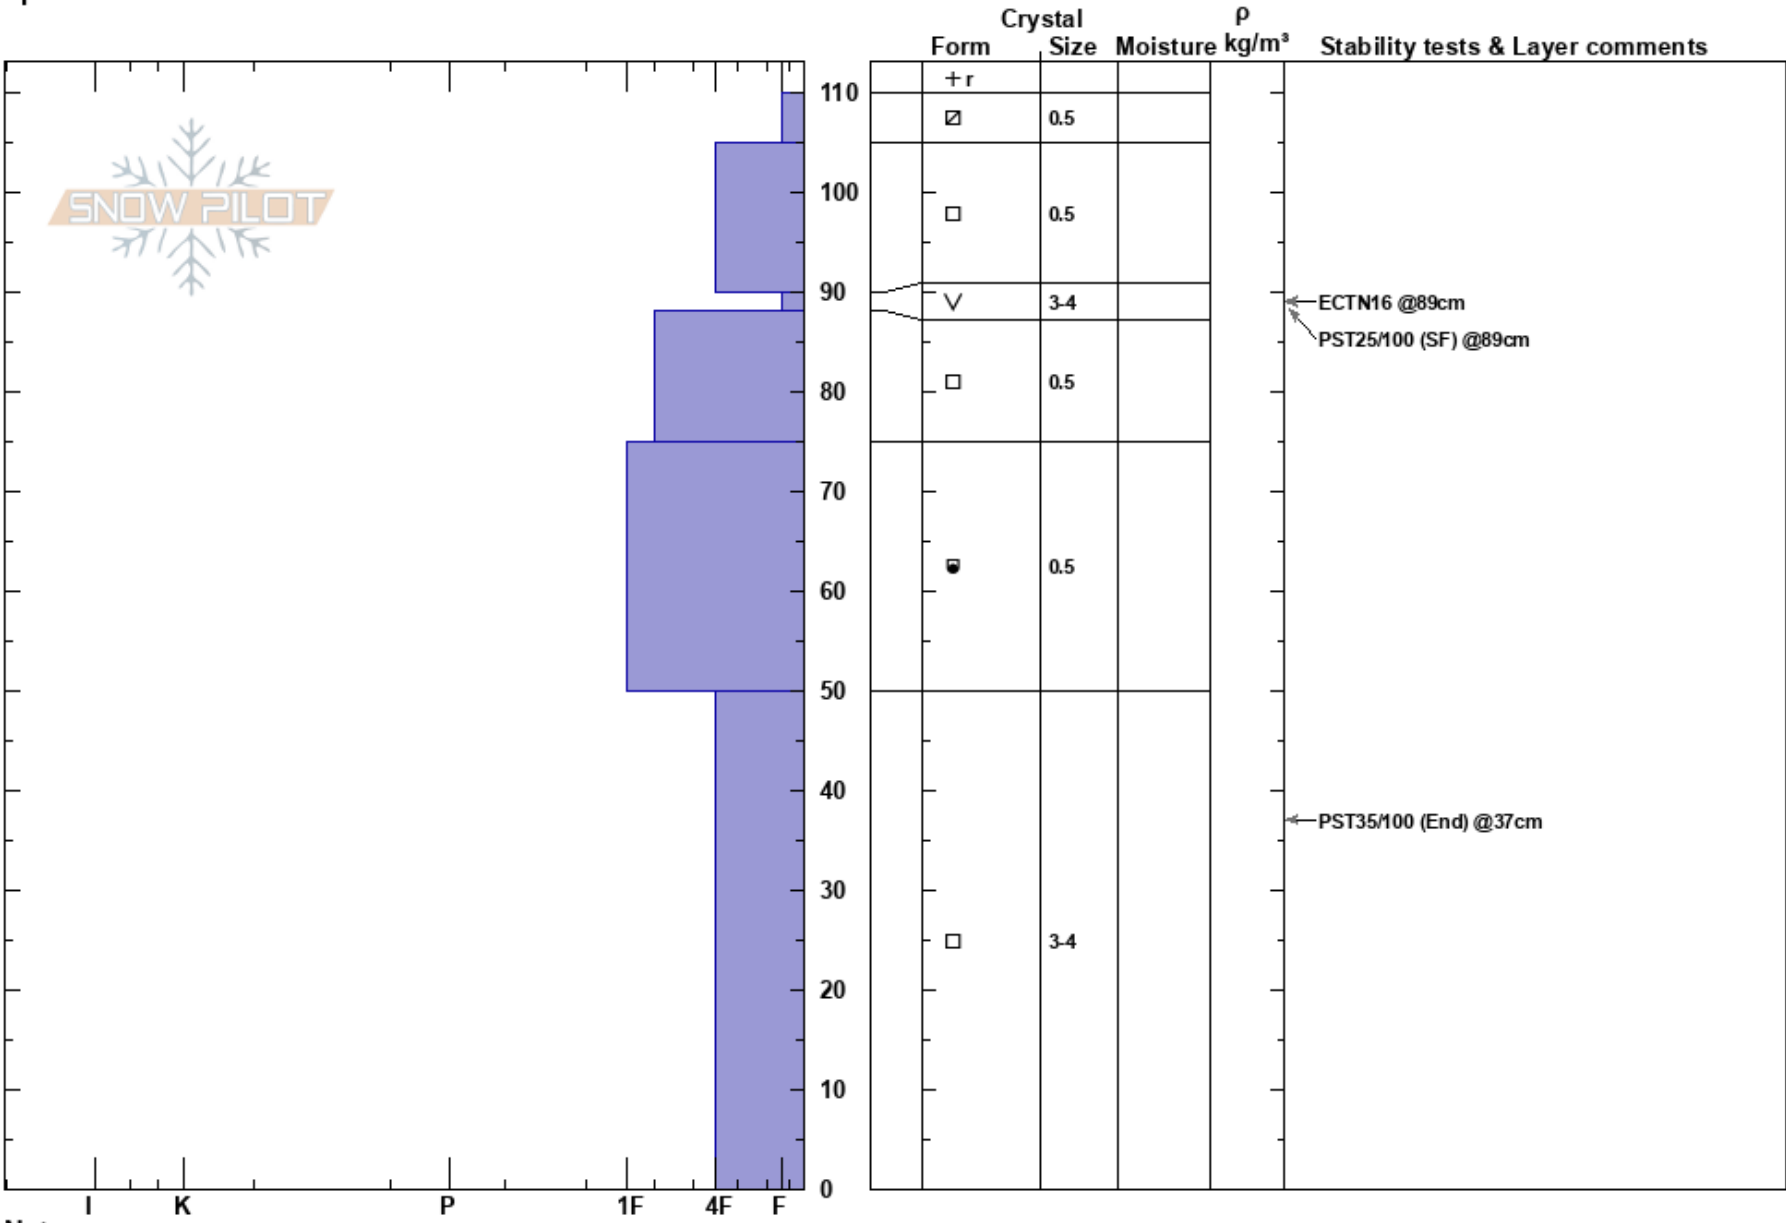

Abrahams, East Vail
 Gore Range
 CO
 Elevation: 11000 ft
 Aspect: 30°
 Specifics:

Jason Konigsberg
 12/21/2023 - 12:00pm
 Co-ord: 39.60351N, -106.29719W
 Slope Angle: 28°
 Wind Loading:

Stability: Good
 Air Temperature:
 Sky Cover: OVC
 Precipitation:
 Wind: Calm

HS:110
 50-0cm: Problematic layer

Notes: