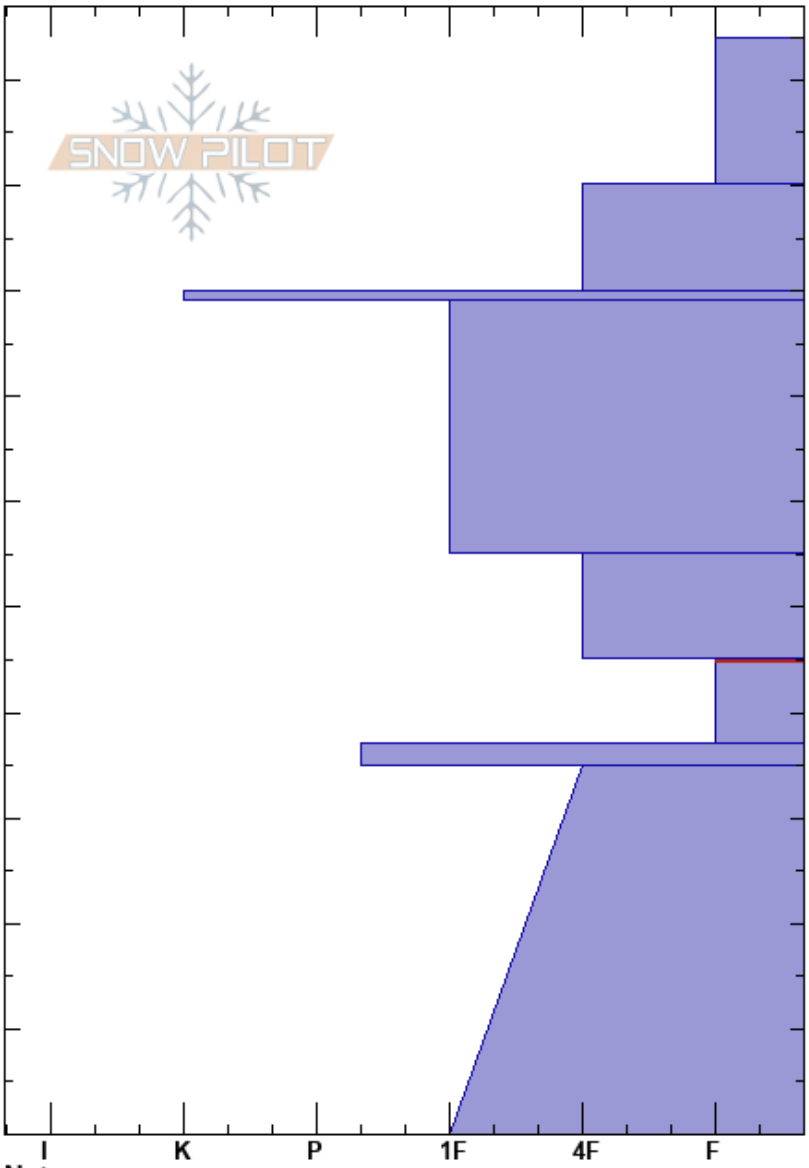

Starvation Peak
 Snake River Range
 WY
 Elevation: 9500 ft
 Aspect: NE
 Specifics:

Alex Drinkard
 12/21/2023 - 11:00am
 Co-ord: 43.43361N, -111.02095W
 Slope Angle: 22°
 Wind Loading: no

Stability:
 Air Temperature:
 Sky Cover: BKN
 Precipitation: NO
 Wind: SW Calm

HS:104
 PF:20
 55-45cm: moist
 45-37cm: dry
 45-37cm: Problematic layer
 35-0cm: moist

Height (m)	Crystal		Moisture	ρ kg/m ³	Stability tests & Layer comments
	Form	Size			
104					
100	/				
90	/				
80	=				
70	⊖				
60					
50	□	1			55-45cm: moist
45					← ECTP24 @45cm
40	□	2			45-37cm: dry
35	⊙⊙				
20	□	2			35-0cm: moist
10					
0					