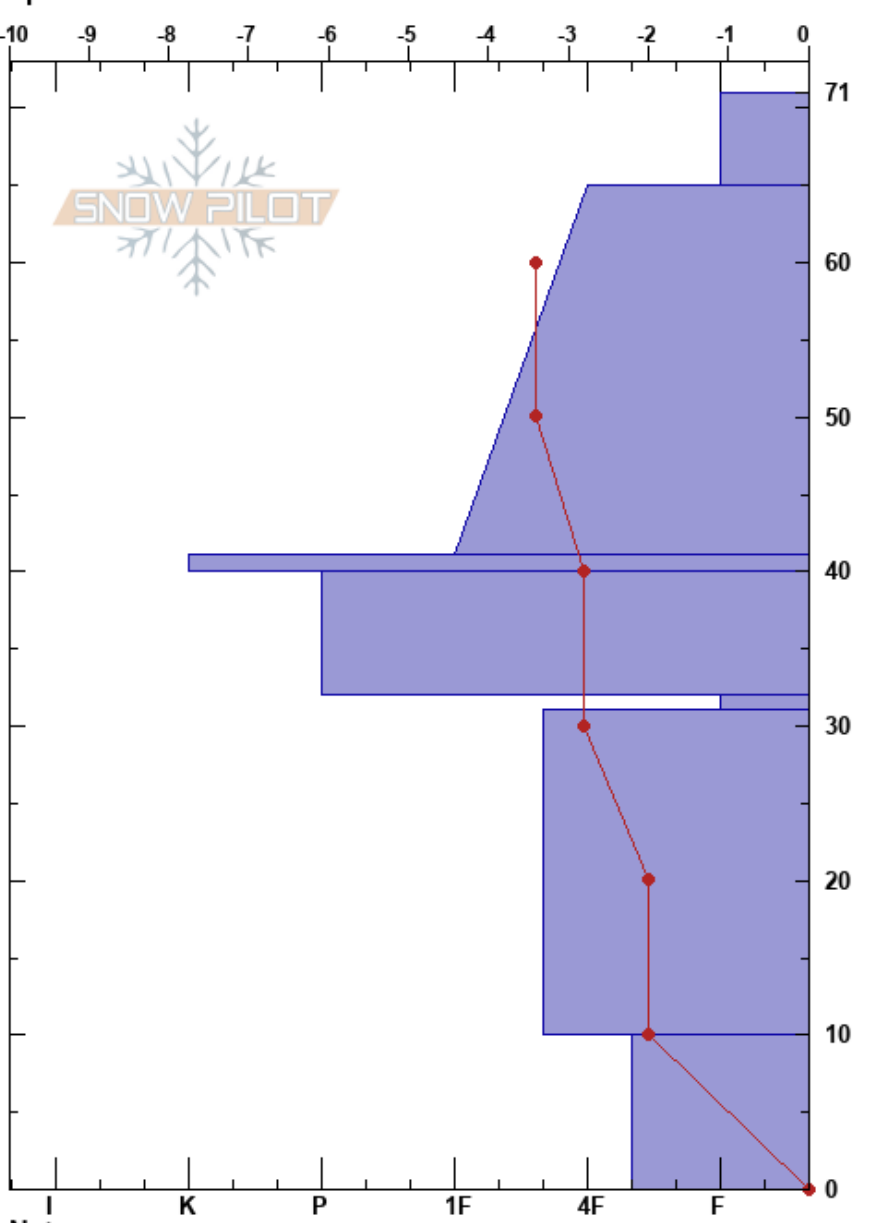

Goat's Eye - SSV  
 Banff, Yoho and Kootenay  
 AB

Banff Visitor Safety  
 21/12/2023 - 13:00  
 Co-ord: 51.08562N, -115.75770W  
 Slope Angle:  
 Wind Loading: previous

Stability:  
 Air Temperature:  
 Sky Cover: OVC  
 Precipitation: NO  
 Wind: SW Light Breeze

HS:71  
 PF:62  
 PS: 10  
 10-0cm: Problematic layer

Elevation: 2250 m  
 Aspect:  
 Specifics:

Form	Crystal		$\rho$ kg/m <sup>3</sup>	Stability tests & Layer comments
	Size	Moisture		
	1			
+r	1	D-M		
	1	D		
=				
⊖	1	D		
□ (V)	2(3)	D		← CT10, SP @32cm x2
□	2	D		
^	3	D		← CT13, SC @5cm