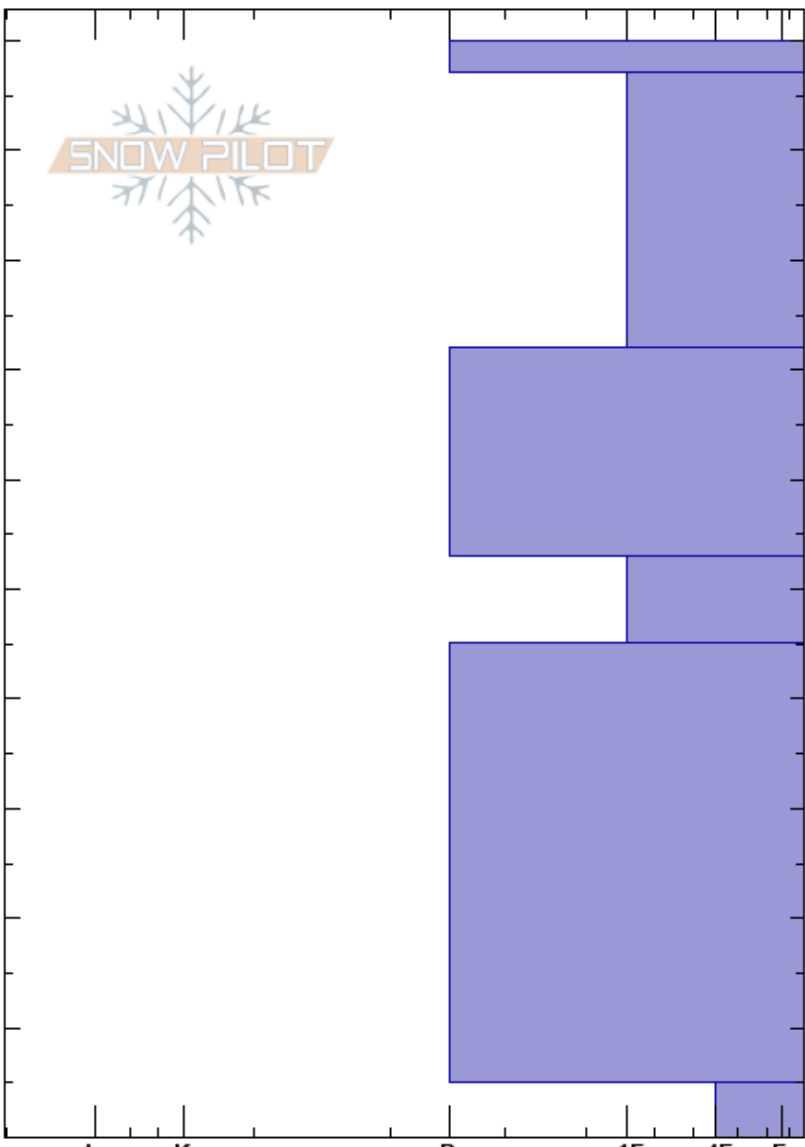

Yankee Doodle
 Indian Peaks, Front Rang
 CO
Elevation: 11400 ft
Aspect: SE
Specifics:

Ian Fowler
 12/20/2023 - 3:00pm
Co-ord: 13S 443984W 4421254N
Slope Angle: 27°
Wind Loading:

Stability:
Air Temperature:
Sky Cover:
Precipitation:
Wind:

HS:100
PF:5 53-45cm:Problematic layer

Crystal Form	Crystal Size	Moisture	ρ kg/m ³	Stability tests & Layer comments
•				
•				
•				
•				
□				

← CT21, SP @50cm

↙ 2x ECTX

Notes: