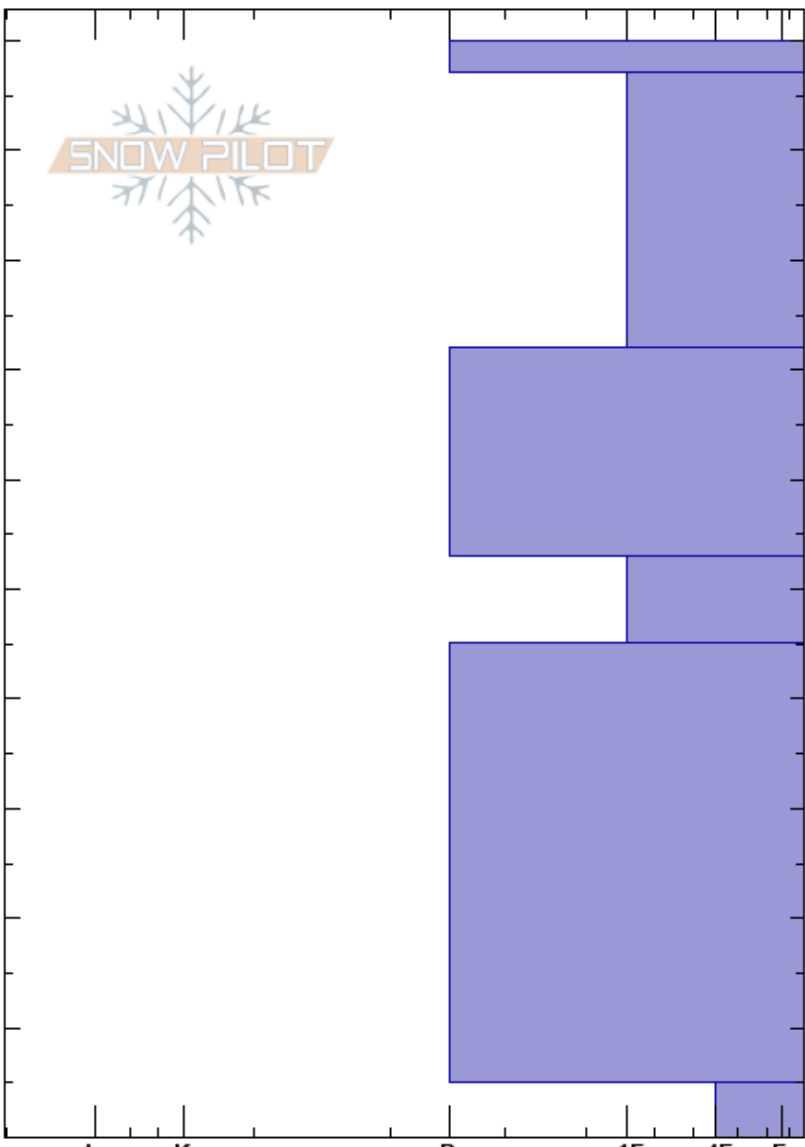

Yankee Doodle
 Indian Peaks, Front Rang
 CO
Elevation: 11400 ft
Aspect: SE
Specifics:

Ian Fowler
 12/20/2023 - 3:00pm
Co-ord: 13S 443984W 4421254N
Slope Angle: 27°
Wind Loading:

Stability:
Air Temperature:
Sky Cover:
Precipitation:
Wind:

HS:100
PF:5 53-45cm:Problematic layer

Depth (cm)	Crystal		ρ kg/m ³	Stability tests & Layer comments
	Form	Size		
100	•			
85	•			
63	•			
50	⊖			← CT21, SP @50cm
25	•			
0	□			↙ 2x ECTX

Notes: