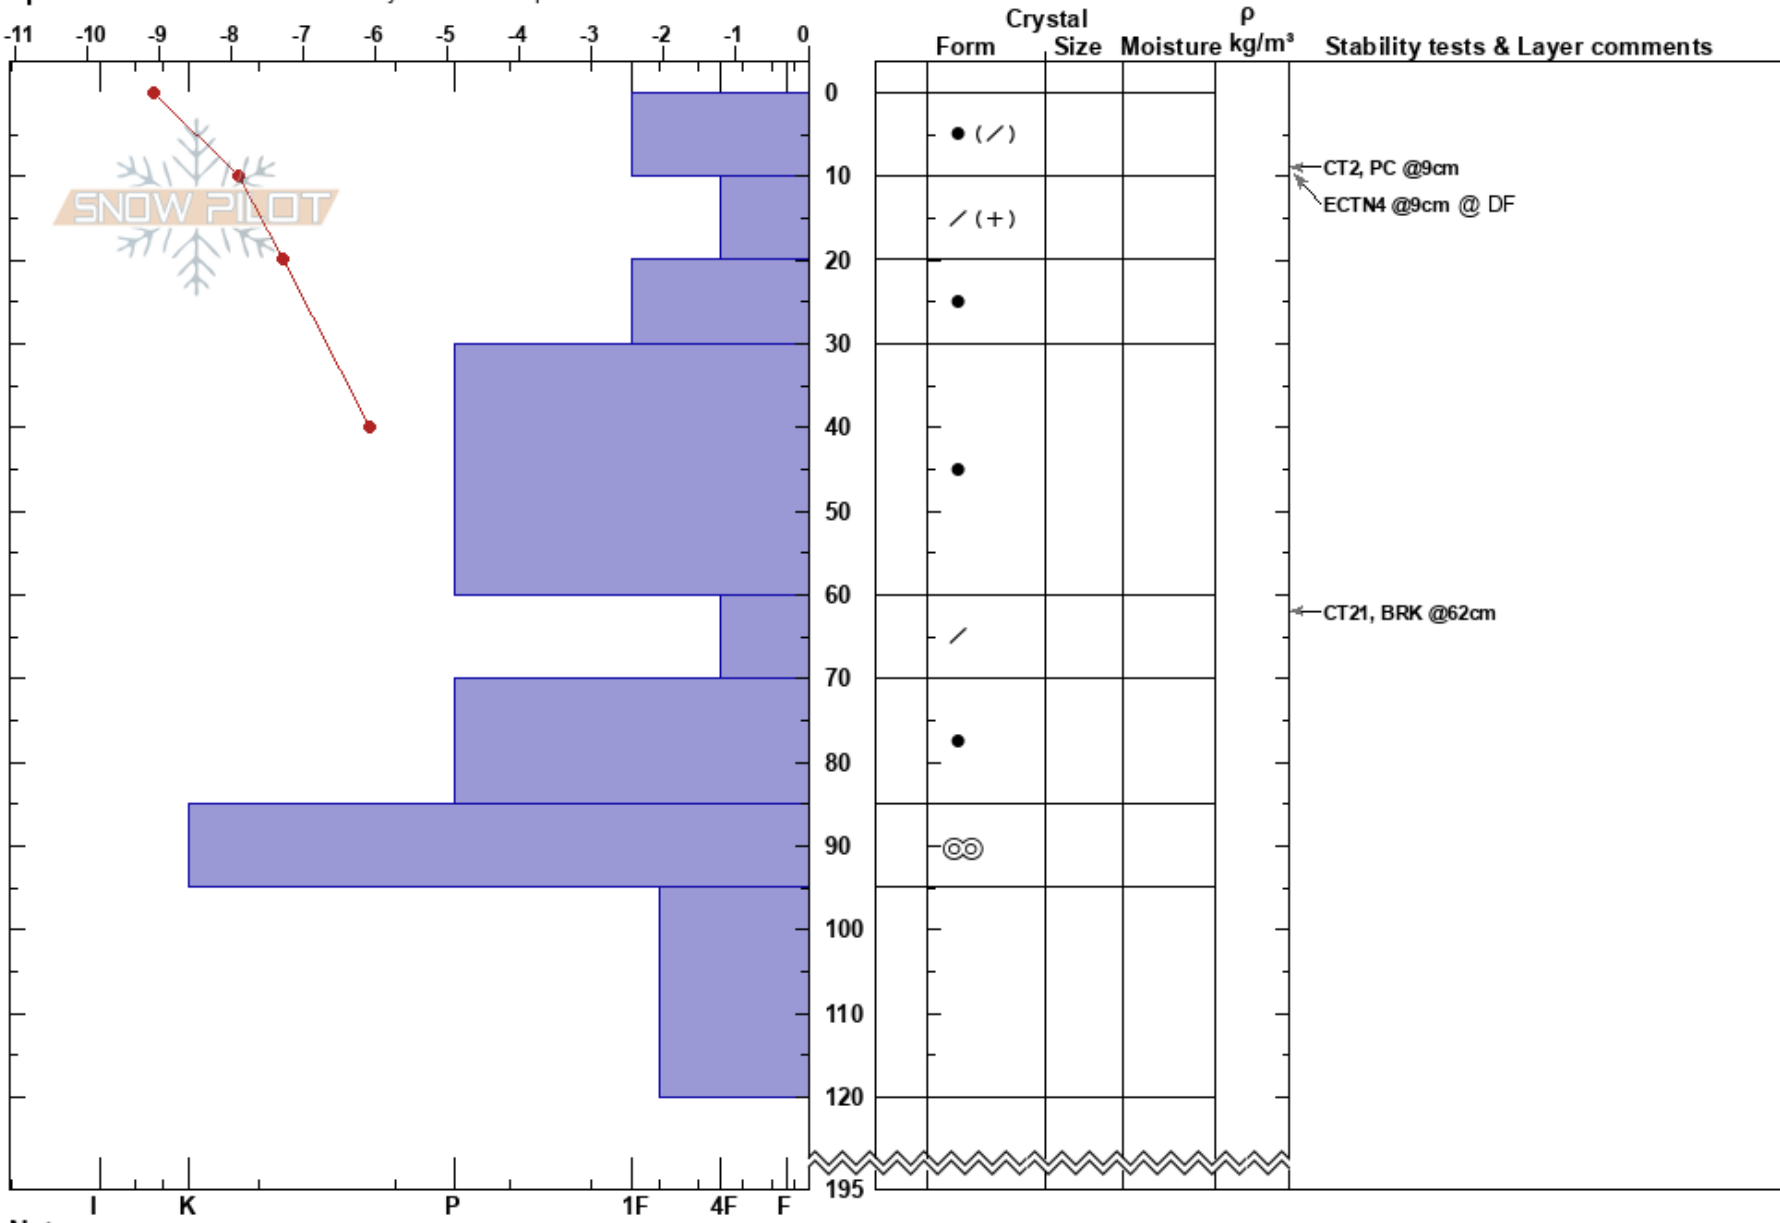

Kläppen O
 Vålådalen
 Sweden
Elevation: 900 m
Aspect: E

Karin Trolin
 21/12/2023 - 14:00
Co-ord: 33V 396433E 7006174N
Slope Angle: 30°
Wind Loading: previous

Stability:
Air Temperature: -8.8°C **PF:**20
Sky Cover: OVC
Precipitation: S-1
Wind: SE Moderate

Layer Notes:

Specifics: Recent avalanche activity on similar slopes

Notes: