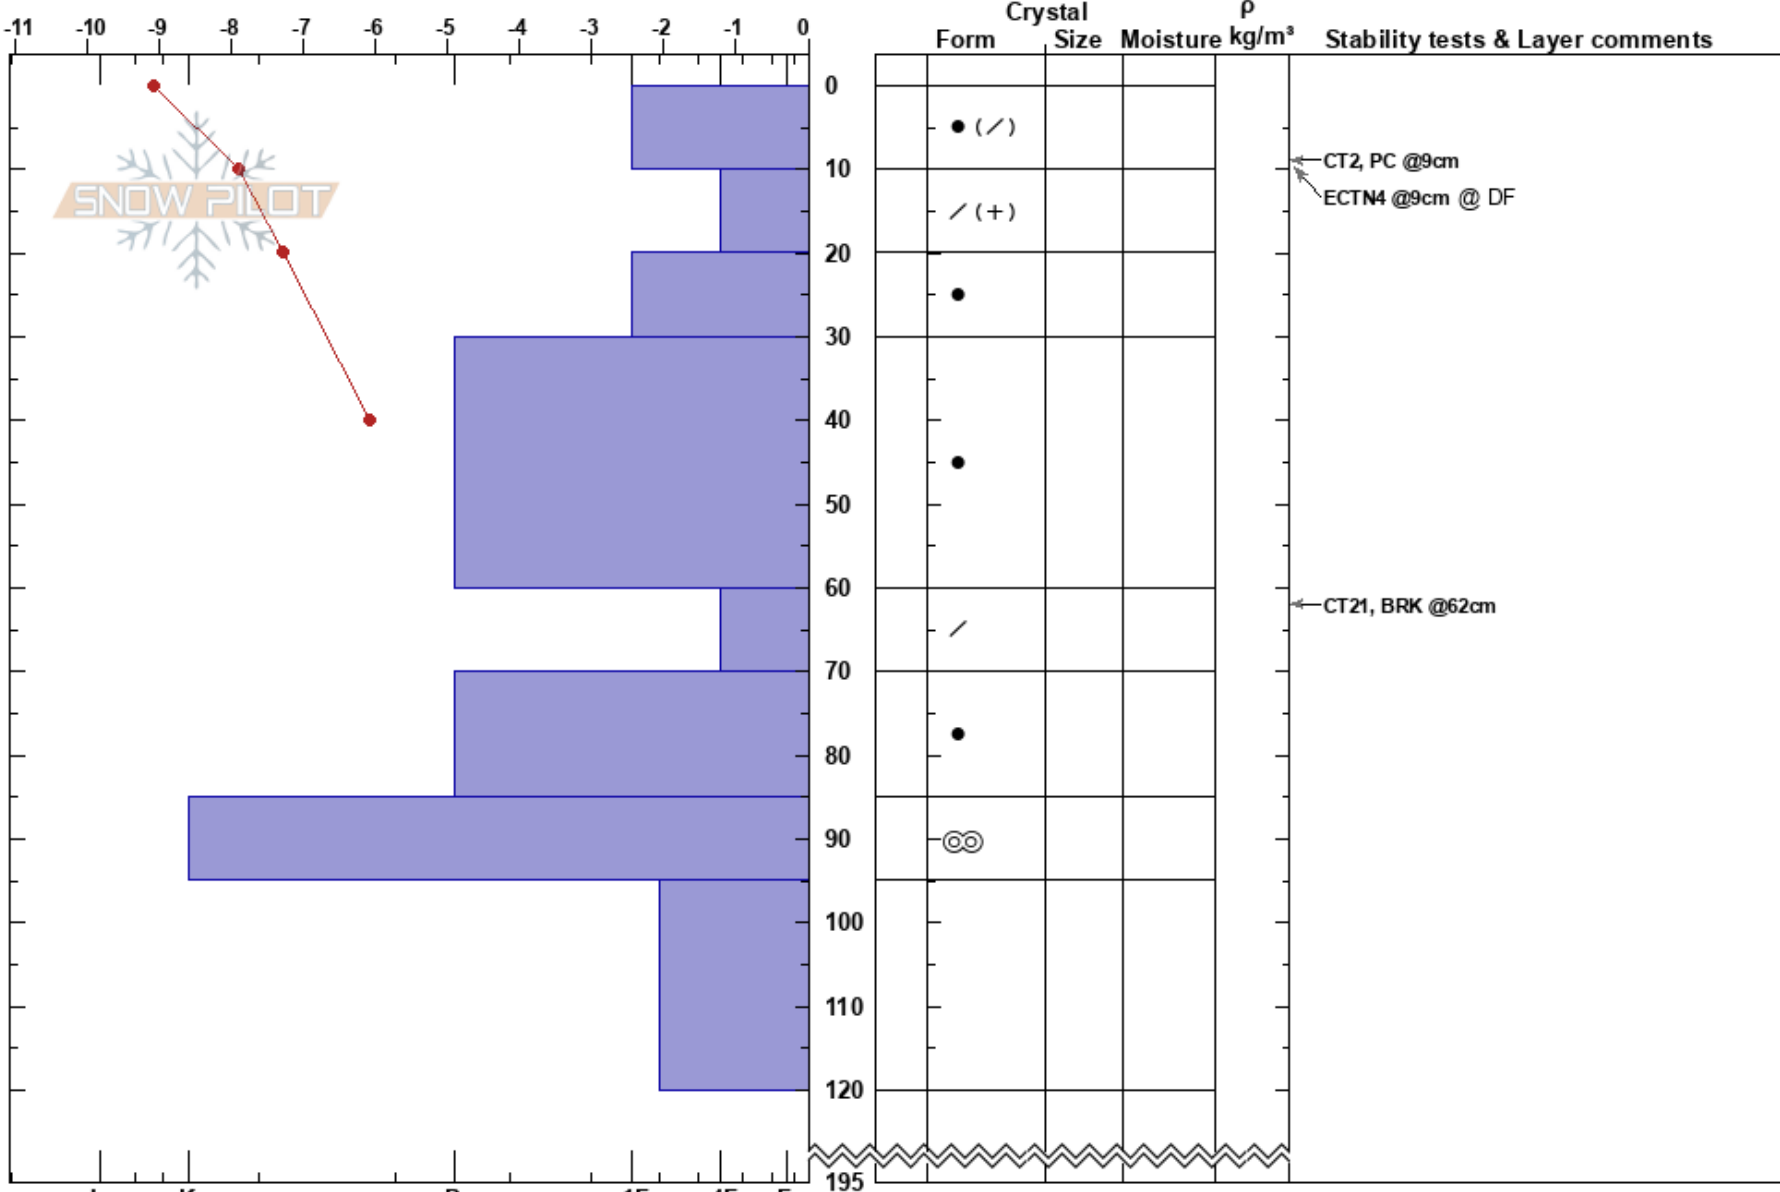

Kläppen O
 Vålådalen
 Sweden
Elevation: 900 m
Aspect: E

Karin Trolin
 21/12/2023 - 14:00
Co-ord: 33V 396433E 7006174N
Slope Angle: 30°
Wind Loading: previous

Stability: HS:195
Air Temperature: -8.8°C **PF:**20
Sky Cover: OVC
Precipitation: S-1
Wind: SE Moderate

Layer Notes:

Specifics: Recent avalanche activity on similar slopes

Notes: