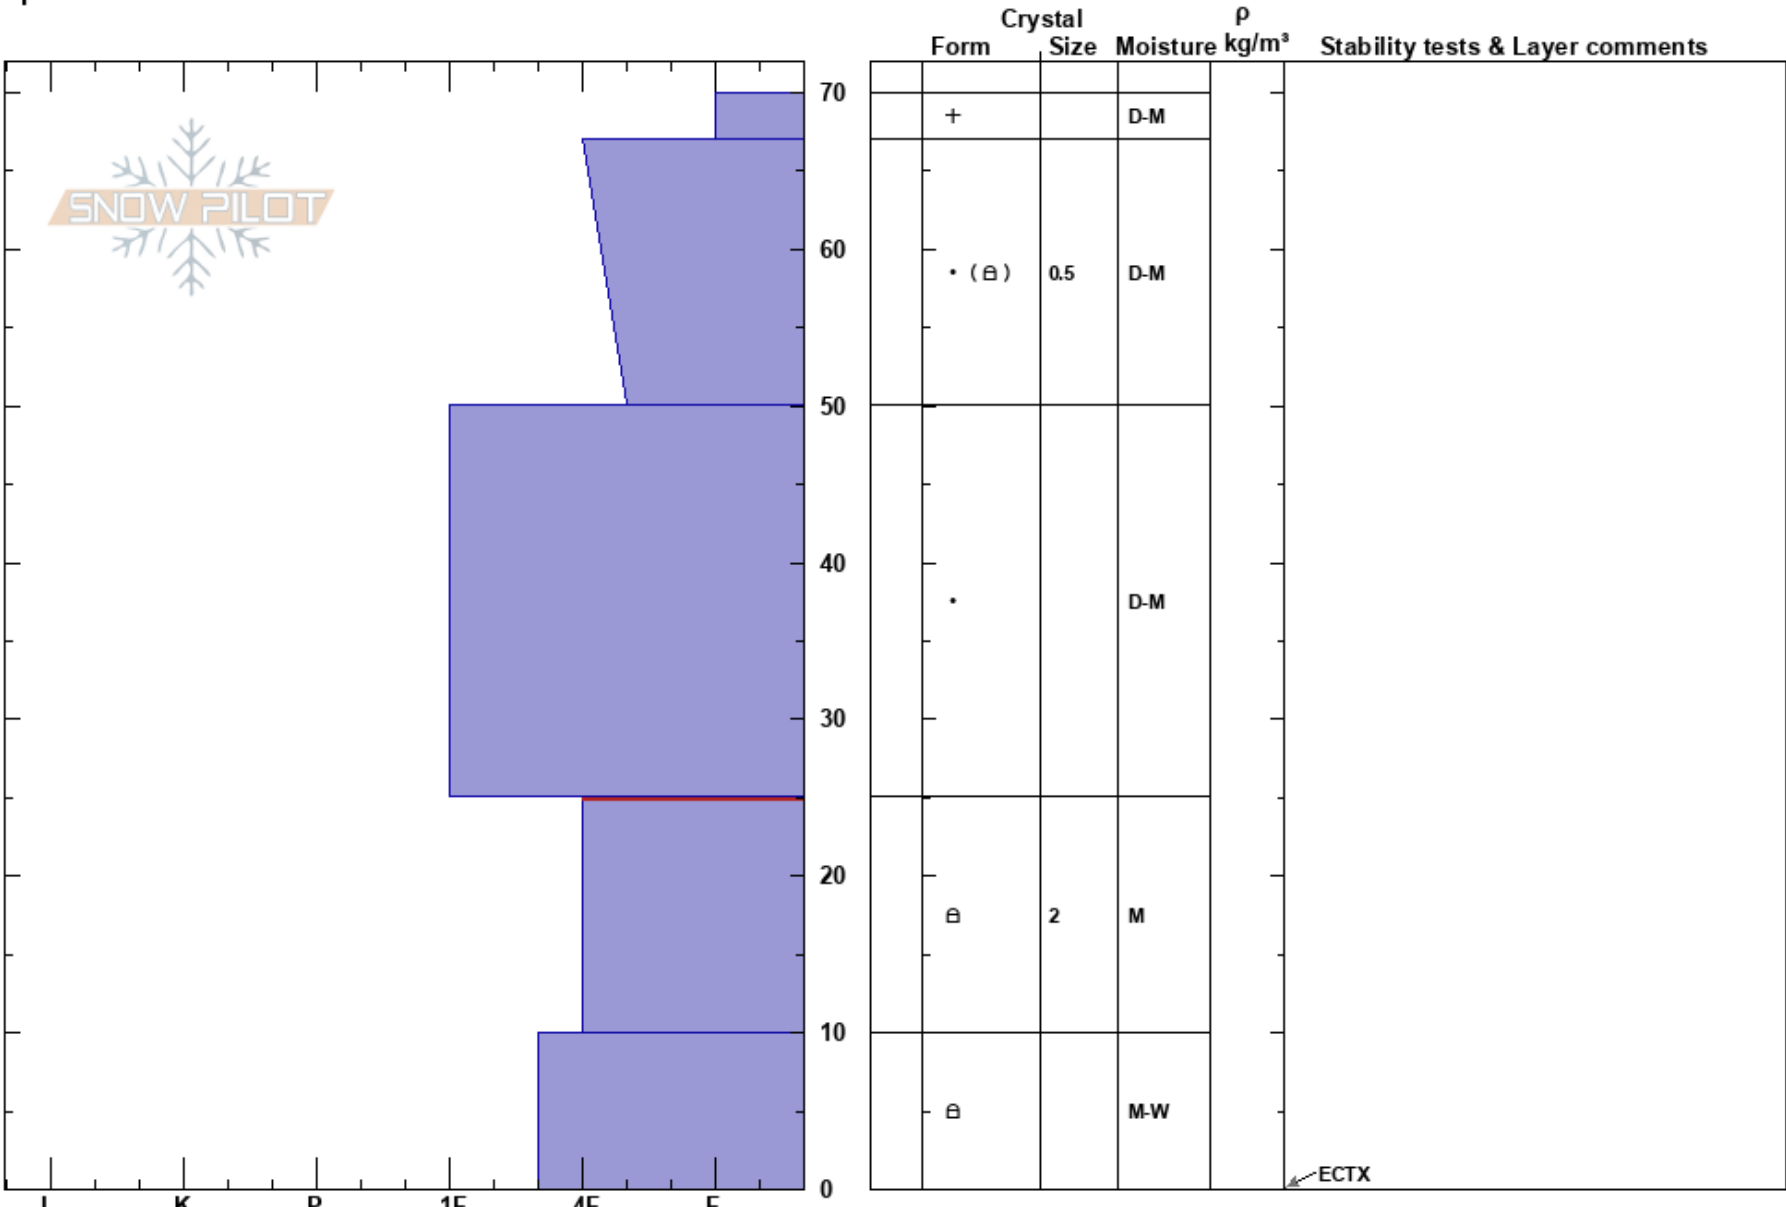

Butler Basin  
 Wasatch Range  
 UT  
 Elevation: 9178 ft  
 Aspect: NE  
 Specifics:

Bo Torrey  
 12/20/2023 - 2:00pm  
 Co-ord: 40.66635N, -111.67673W  
 Slope Angle: 22°  
 Wind Loading: no

Stability: Very Good  
 Air Temperature:  
 Sky Cover: BKN  
 Precipitation: S-1  
 Wind: Calm

HS:70  
 Layer Notes:  
 25-10cm: Problematic layer

Notes: An adjacent slope that had previously avalanched had a different structure and the layer of buried early-season facets was much drier.