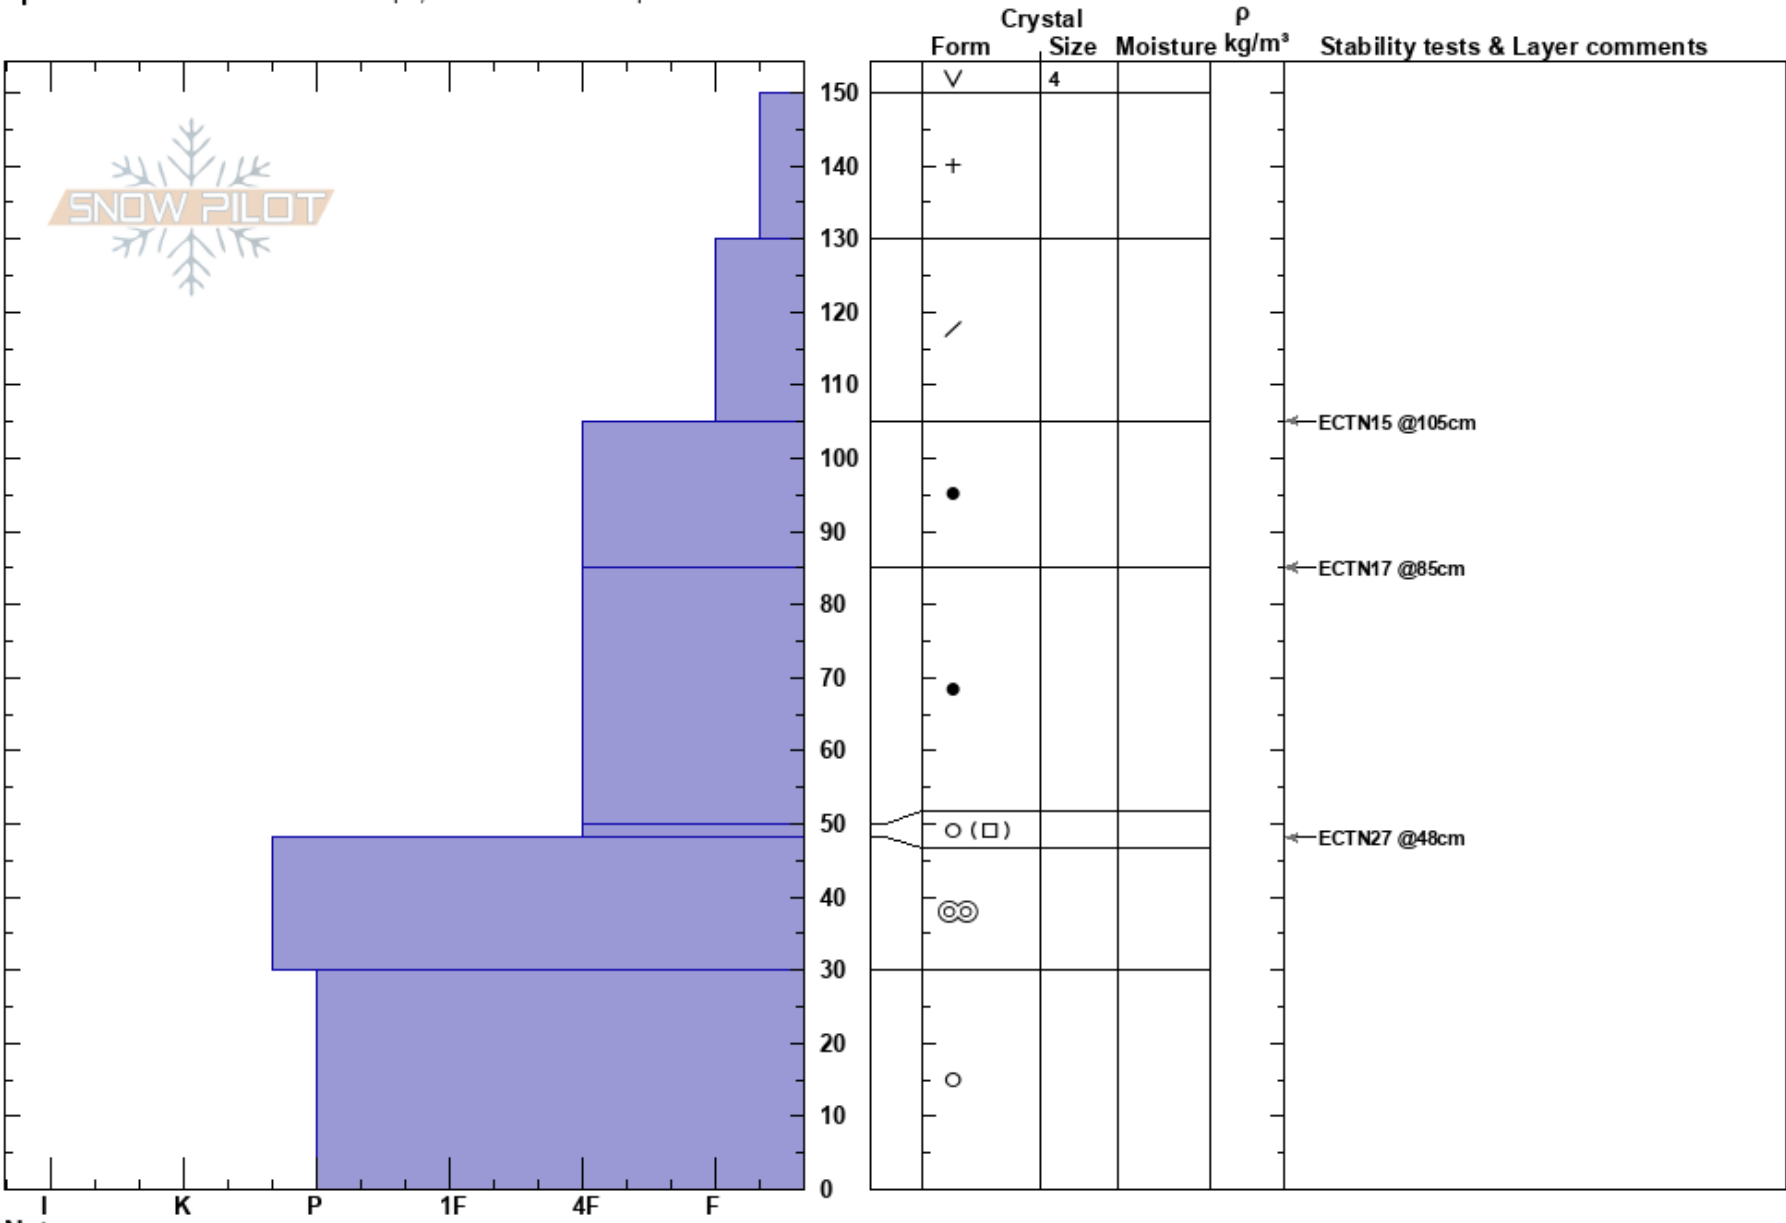

Carter Lake
 Kenai Mountains
 AK
Elevation: 1680 ft
Aspect: 124°
Specifics: Snowmobile tracks on slope; We snowmobiled slope

Andrew Schauer
 12/20/2023 - 2:00pm
Co-ord: 60.49611N, -149.46750W
Slope Angle: 25°
Wind Loading: no

Stability: Fair
Air Temperature:
Sky Cover: CLR
Precipitation: NO
Wind: Calm

HS:150
PF:75
Layer Notes:

Notes: