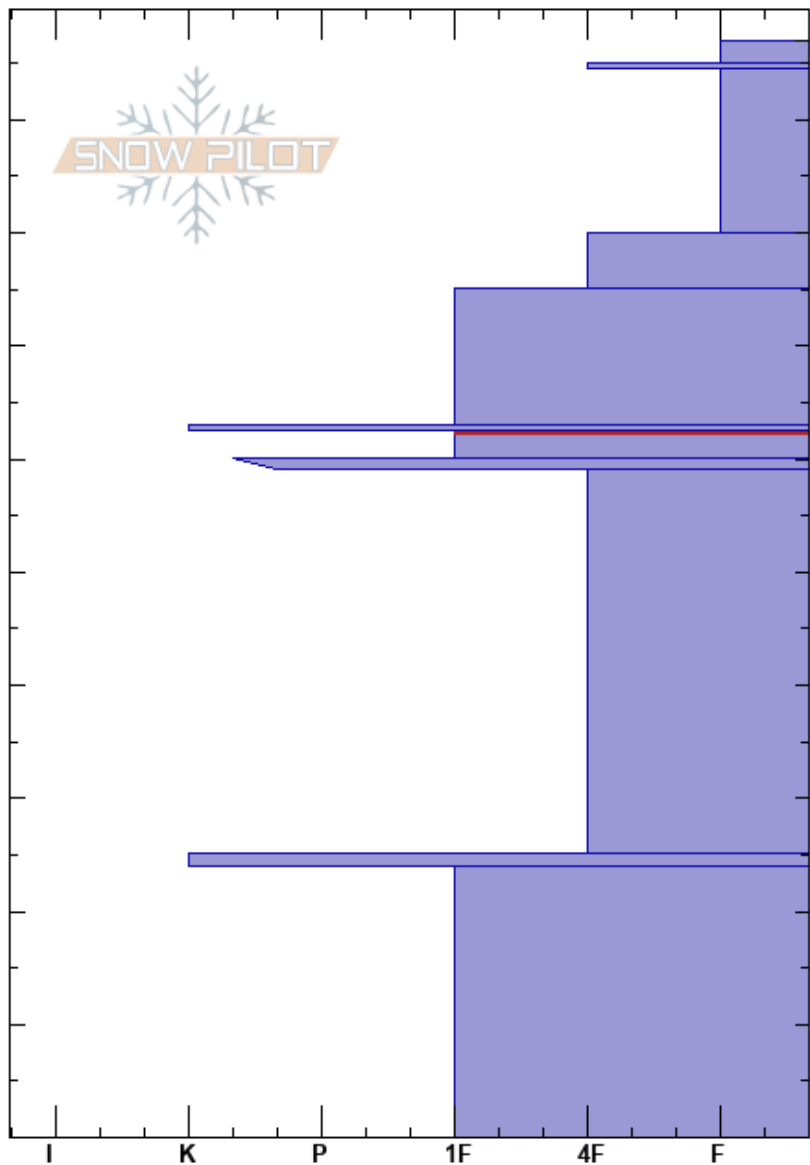

N Bowl Pinedale
 Teton Range
 WY
 Elevation: 9530 ft
 Aspect: E
 Specifics: Ski tracks on slope; We skied slope

Christian Santelices
 12/20/2023 - 12:50pm
 Co-ord: 12T 509361W 4824889N
 Slope Angle: 34°
 Wind Loading:

Stability: HS:97
 Air Temperature: 32°C
 Sky Cover: OVC
 Precipitation: S-1
 Wind: SE Light Breeze

Layer Notes:
 62.5-60cm: Problematic layer

Height (cm)	Crystal		Moisture	ρ kg/m ³	Stability tests & Layer comments
	Form	Size			
97	+r				
90	/				
	⊙⊙				
80	/	0.5			
70	/	0.5			
60	/	0.5			
	⊙⊙				
	□	1-2			← ECTP23 @62cm
	⊙⊙				
40	□	1-2			
20	⊙⊙				
10	□				