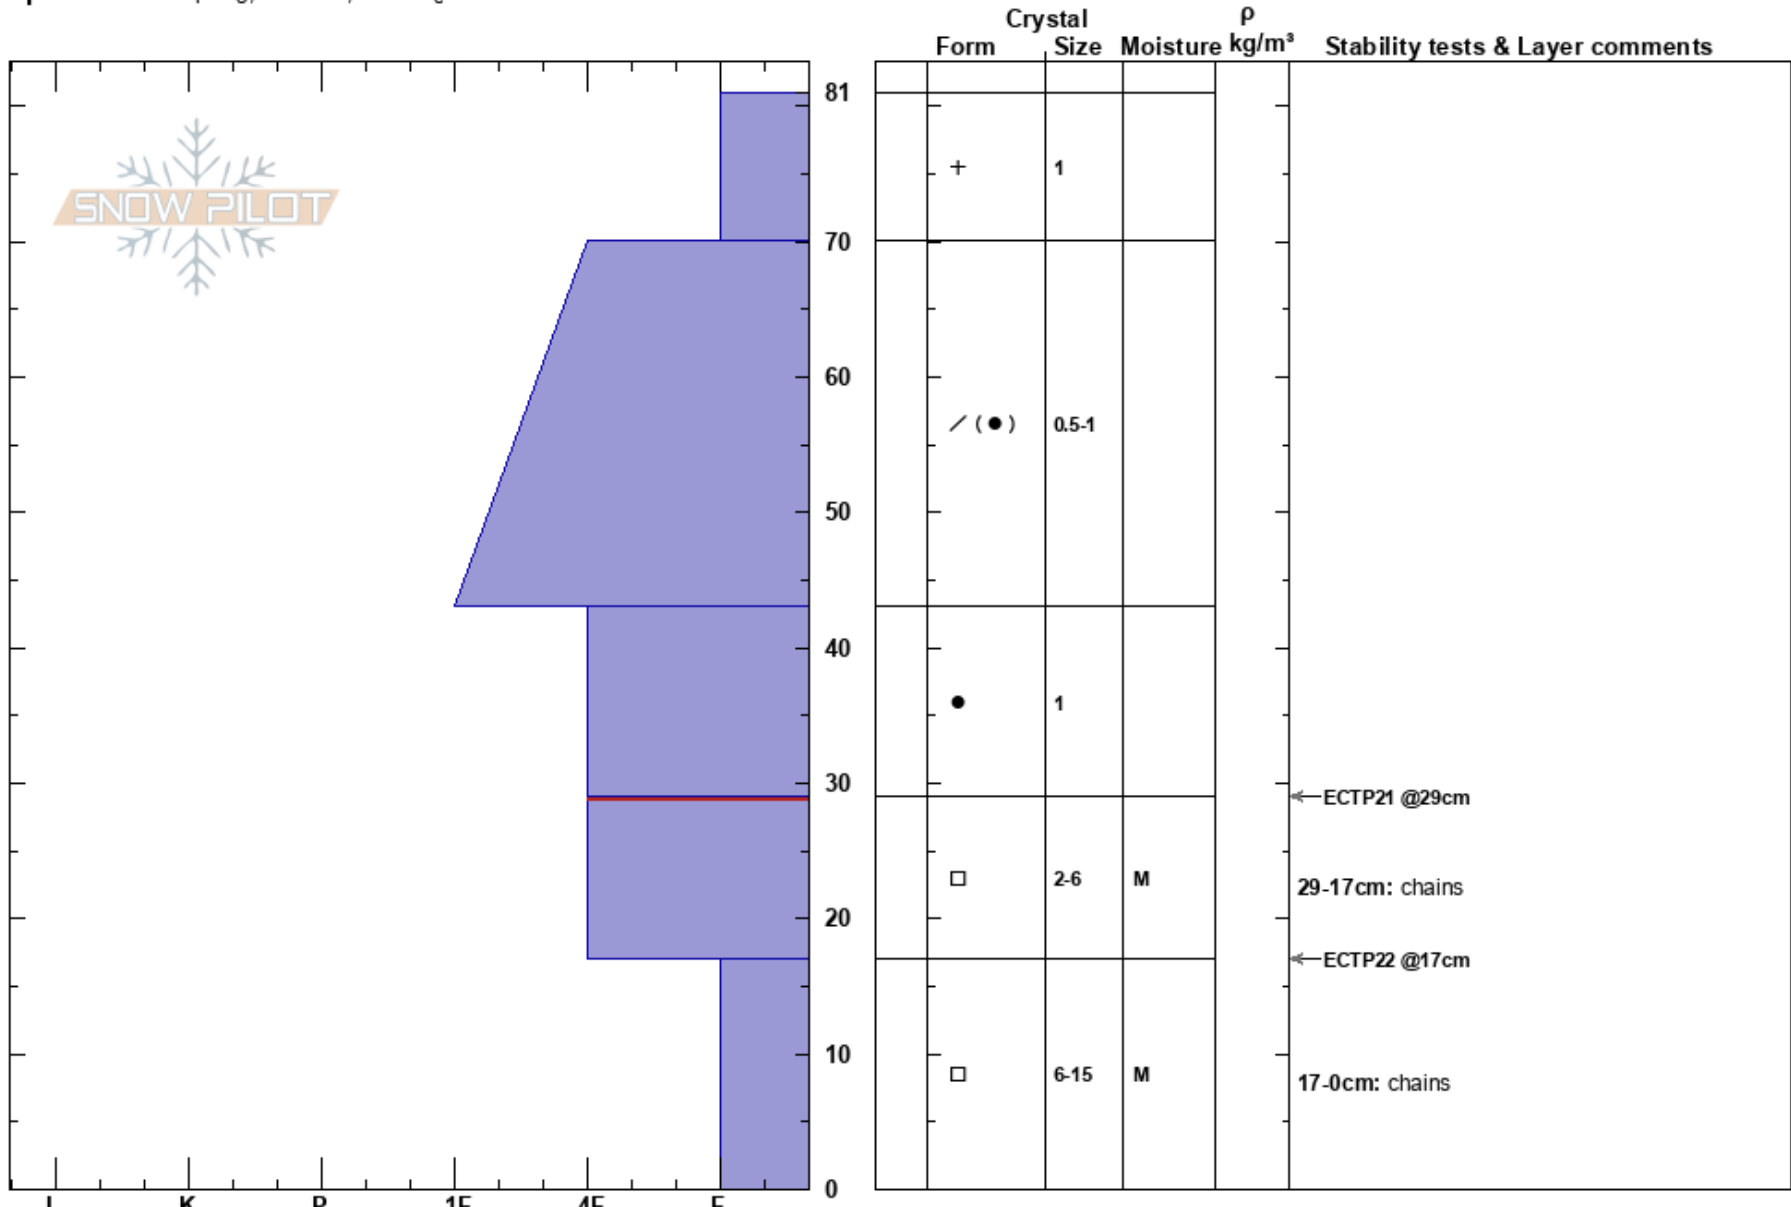

PF:80

29-17cm: chains

NV

Co-ord: 39.31249N, -119.90933W

Sky Cover: OVC

PS: 10

29-17cm: Problematic layer

Elevation: 9080 ft

Slope Angle: 26°

Precipitation: NO

Wind: E Light Breeze

17-0cm: chains

Aspect: 32°

Wind Loading: no

Specifics: Collapsing, localized; Cracking

Notes: Pit dug in NTL terrain, 50 feet lateral on the slope from where a slope scale collapse was triggered.