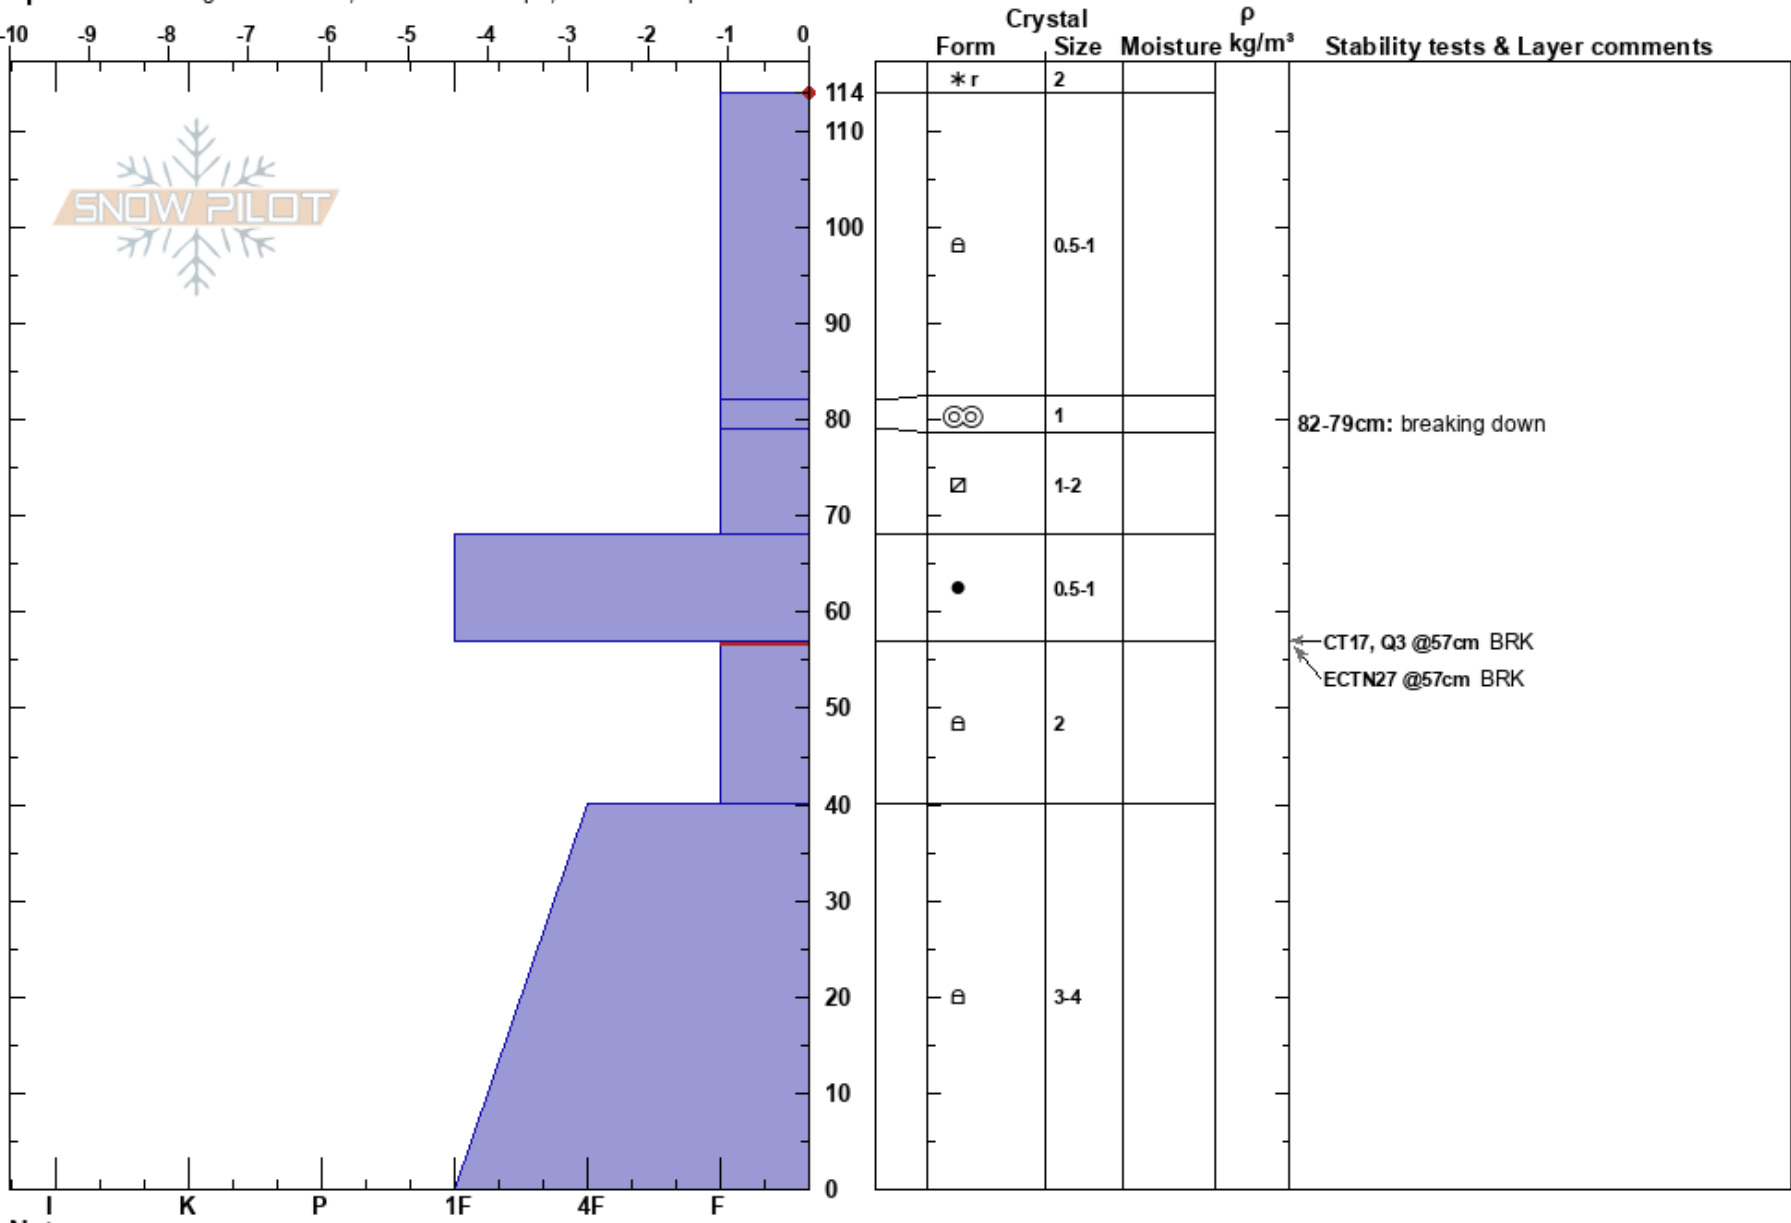

Combat-TargheeSkiArea Luke LeMaire
 Teton Range 12/20/2023 - 1:40pm
 WY Co-ord: 43.77883N, -110.94201W
 Elevation: 2864 m Slope Angle: 36°
 Aspect: 20° Wind Loading: no
 Specifics: Pit dug in a Ski Area; Ski tracks on slope; We skied slope

Stability: Fair HS:114 Layer Notes:
 Air Temperature: 0°C PF:80 82-79cm: breaking down
 Sky Cover: OVC PS:20 57-40cm:Problematic layer
 Precipitation: S-1
 Wind: W Light Breeze

Notes: