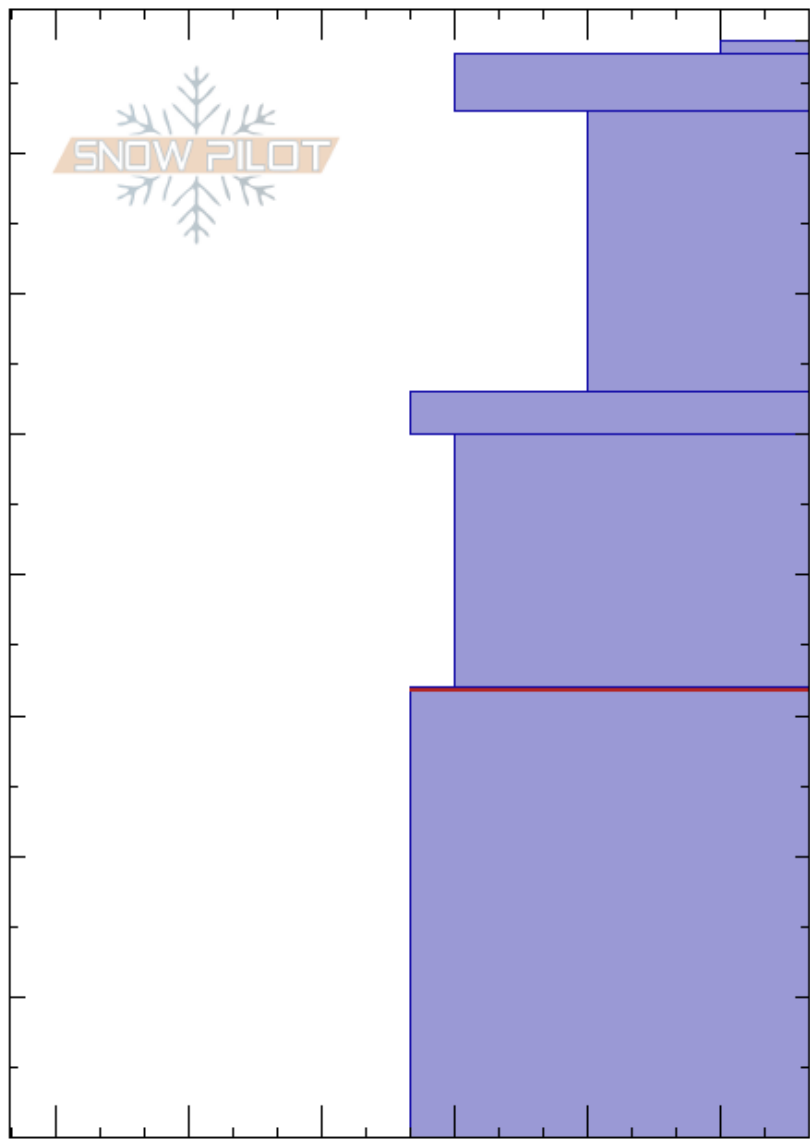

South Bowl Gut  
 Teton Range  
 WY  
**Elevation:** 2816 m  
**Aspect:** S  
**Specifics:** We skied slope

Daniel Nagy  
 12/20/2023 - 12:50pm  
**Co-ord:** 43.77314N, -110.93031W  
**Slope Angle:** 23°  
**Wind Loading:**

**Stability:** Fair **HS:** 78  
**Air Temperature:** -1°C **Layer Notes:**  
 32-0cm: Problematic layer  
**Sky Cover:** OVC  
**Precipitation:** S-1  
**Wind:** SW Light Breeze

Form	Crystal		Moisture	$\rho$ kg/m <sup>3</sup>	Stability tests & Layer comments
	Size				
*r	2				
* (Δ)	2				
⊙⊙					
•	0.5-1				
⊙⊙					← CT17, Q2 @50cm
•	0.5				
^	3-4				← ECTN17 @32cm ← CT21, Q2 @31cm RP