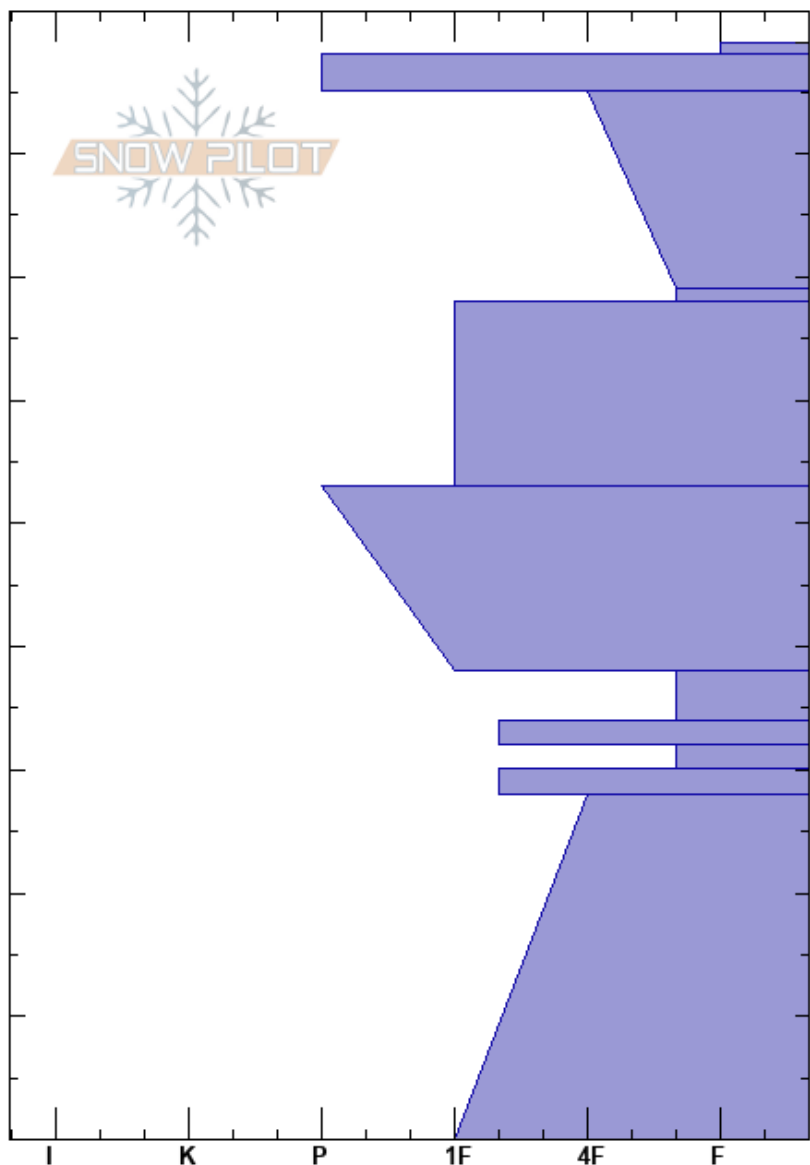

SE Bowl Upper Gut
 Teton Range
 WY
Elevation: 2945 m
Aspect: SE
Specifics: We skied slope

Daniel Nagy
 12/20/2023 - 12:20pm
Co-ord: 43.77529N, -110.92892W
Slope Angle: 33°
Wind Loading:

Stability: Fair **HS:**89
Air Temperature: -1°C
Sky Cover: OVC
Precipitation: S-1
Wind: SW Light Breeze

Layer Notes:
 28-0cm: Moist

Depth (cm)	Crystal		ρ kg/m ³	Stability tests & Layer comments
	Form	Size		
89	*r	2		
88	*r	1-2		
87	⊙⊙			
80	• (/)	0.5-1		
70	□	1		← STM @69cm
60	•	0.3-0.5		
50	•	0.3-0.5		← STH @49cm ← ECTP15 @49cm
40	□	2-3		
38	⊙⊙			
36	□	2-3		
34	⊙⊙			
10	□ (^)	46		28-0cm: Moist